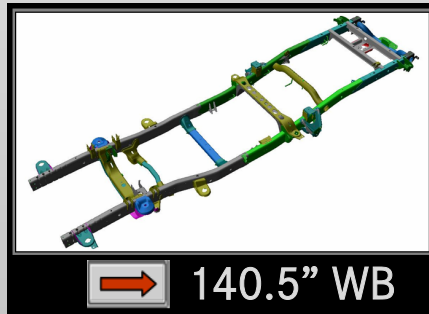

RAM QUAD CAB FRAME RAIL

**SELECT A SERIES*

RAM QUAD CAB 1500 FRAME RAIL

**SELECT A WHEELBASE*

RAM QUAD CAB 1500 140.5"WB FRAME RAIL

**SELECT A DRIVETRAIN*

RAM QUAD CAB 1500 160.5"WB FRAME RAIL

**SELECT A DRIVETRAIN*

RAM QUAD CAB 2500/3500 FRAME RAIL

**SELECT A WHEELBASE*

RAM QUAD CAB 2500/3500 140.5"WB FRAME RAIL

**SELECT A DRIVETRAIN*

RAM QUAD CAB 2500/3500 160.5"WB FRAME RAIL

**SELECT A DRIVETRAIN*