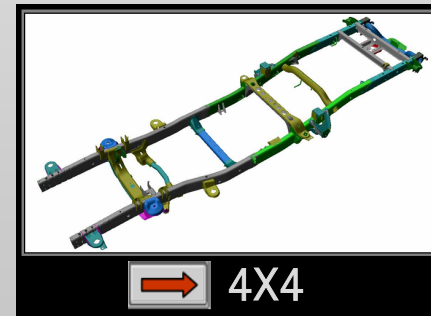

RAM QUAD CAB FRAME RAIL

**SELECT A SERIES*

RAM QUAD CAB 1500 FRAME RAIL

**SELECT A WHEELBASE*

RAM QUAD CAB 1500 140.5"WB FRAME RAIL

**SELECT A DRIVETRAIN*

RAM QUAD CAB 1500 160.5"WB FRAME RAIL

**SELECT A DRIVETRAIN*

RAM QUAD CAB 2500/3500 FRAME RAIL

**SELECT A WHEELBASE*

RAM QUAD CAB 2500/3500 140.5"WB FRAME RAIL

**SELECT A DRIVETRAIN*

RAM QUAD CAB 2500/3500 160.5"WB FRAME RAIL

**SELECT A DRIVETRAIN*