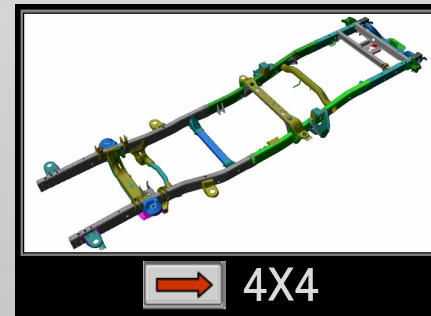

RAM QUAD CAB FRAME RAIL

**SELECT A SERIES*

RAM QUAD CAB 1500 FRAME RAIL

**SELECT A WHEELBASE*

RAM QUAD CAB 1500 140.5"WB FRAME RAIL

**SELECT A DRIVETRAIN*

RAM QUAD CAB 1500 160.5"WB FRAME RAIL

**SELECT A DRIVETRAIN*

RAM QUAD CAB 2500/3500 FRAME RAIL

**SELECT A WHEELBASE*

RAM QUAD CAB 2500/3500 140.5"WB FRAME RAIL

**SELECT A DRIVETRAIN*

RAM QUAD CAB 2500/3500 160.5"WB FRAME RAIL

**SELECT A DRIVETRAIN*