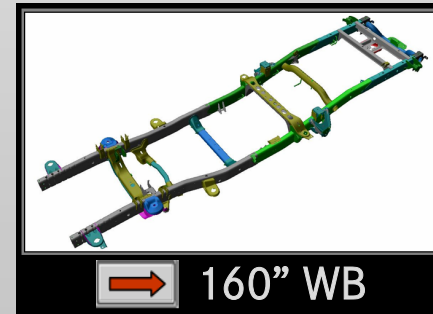

RAM QUAD CAB FRAME RAIL

**SELECT A SERIES*

RAM QUAD CAB 1500 FRAME RAIL

**SELECT A WHEELBASE*

RAM QUAD CAB 1500 140.5"WB FRAME RAIL

**SELECT A DRIVETRAIN*

RAM QUAD CAB 1500 160.5"WB FRAME RAIL

**SELECT A DRIVETRAIN*

RAM QUAD CAB 2500/3500 FRAME RAIL

**SELECT A WHEELBASE*

RAM QUAD CAB 2500/3500 140.5"WB FRAME RAIL

**SELECT A DRIVETRAIN*

RAM QUAD CAB 2500/3500 160.5"WB FRAME RAIL

**SELECT A DRIVETRAIN*