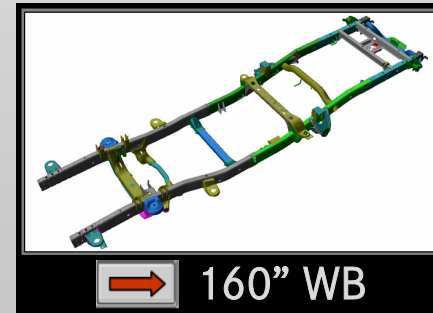

RAM QUAD CAB FRAME RAIL

**SELECT A SERIES*

RAM QUAD CAB 1500 FRAME RAIL

**SELECT A WHEELBASE*

RAM QUAD CAB 1500 140.5"WB FRAME RAIL

**SELECT A DRIVETRAIN*

RAM QUAD CAB 1500 160.5"WB FRAME RAIL

**SELECT A DRIVETRAIN*

RAM QUAD CAB 2500/3500 FRAME RAIL

**SELECT A WHEELBASE*

RAM QUAD CAB 2500/3500 140.5"WB FRAME RAIL

**SELECT A DRIVETRAIN*

RAM QUAD CAB 2500/3500 160.5"WB FRAME RAIL

**SELECT A DRIVETRAIN*