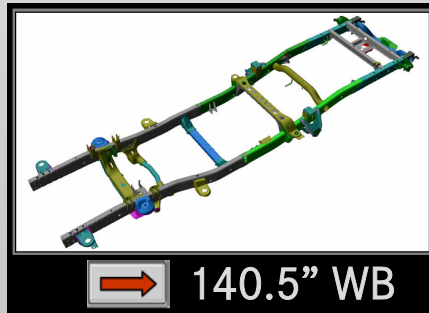

RAM QUAD CAB FRAME RAIL

**SELECT A SERIES*

RAM QUAD CAB 1500 FRAME RAIL

**SELECT A WHEELBASE*

RAM QUAD CAB 1500 140.5"WB FRAME RAIL

**SELECT A DRIVETRAIN*

RAM QUAD CAB 1500 160.5"WB FRAME RAIL

**SELECT A DRIVETRAIN*

RAM QUAD CAB 2500/3500 FRAME RAIL

**SELECT A WHEELBASE*

RAM QUAD CAB 2500/3500 140.5"WB FRAME RAIL

**SELECT A DRIVETRAIN*

RAM QUAD CAB 2500/3500 160.5"WB FRAME RAIL

**SELECT A DRIVETRAIN*