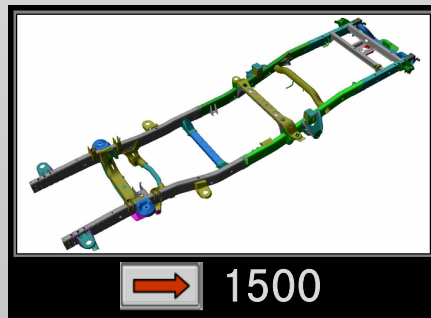

RAM QUAD CAB FRAME RAIL

**SELECT A SERIES*

RAM QUAD CAB 1500 FRAME RAIL

**SELECT A WHEELBASE*

RAM QUAD CAB 1500 140.5"WB FRAME RAIL

**SELECT A DRIVETRAIN*

RAM QUAD CAB 1500 160.5"WB FRAME RAIL

**SELECT A DRIVETRAIN*

RAM QUAD CAB 2500/3500 FRAME RAIL

**SELECT A WHEELBASE*

RAM QUAD CAB 2500/3500 140.5"WB FRAME RAIL

**SELECT A DRIVETRAIN*

RAM QUAD CAB 2500/3500 160.5"WB FRAME RAIL

**SELECT A DRIVETRAIN*