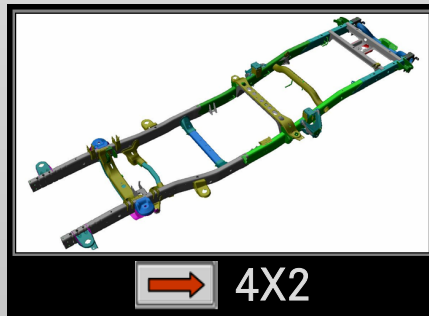

RAM QUAD CAB FRAME RAIL

**SELECT A SERIES*

RAM QUAD CAB 1500 FRAME RAIL

**SELECT A WHEELBASE*

RAM QUAD CAB 1500 140.5"WB FRAME RAIL

**SELECT A DRIVETRAIN*

RAM QUAD CAB 1500 160.5"WB FRAME RAIL

**SELECT A DRIVETRAIN*

RAM QUAD CAB 2500/3500 FRAME RAIL

**SELECT A WHEELBASE*

RAM QUAD CAB 2500/3500 140.5"WB FRAME RAIL

**SELECT A DRIVETRAIN*

RAM QUAD CAB 2500/3500 160.5"WB FRAME RAIL

**SELECT A DRIVETRAIN*