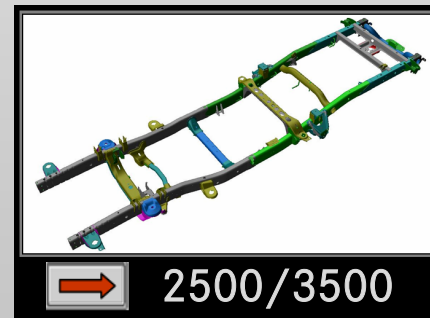

RAM QUAD CAB FRAME RAIL

**SELECT A SERIES*

RAM QUAD CAB 1500 FRAME RAIL

**SELECT A WHEELBASE*

RAM QUAD CAB 1500 140.5"WB FRAME RAIL

**SELECT A DRIVETRAIN*

RAM QUAD CAB 1500 160.5"WB FRAME RAIL

**SELECT A DRIVETRAIN*

RAM QUAD CAB 2500/3500 FRAME RAIL

**SELECT A WHEELBASE*

RAM QUAD CAB 2500/3500 140.5"WB FRAME RAIL

**SELECT A DRIVETRAIN*

RAM QUAD CAB 2500/3500 160.5"WB FRAME RAIL

**SELECT A DRIVETRAIN*