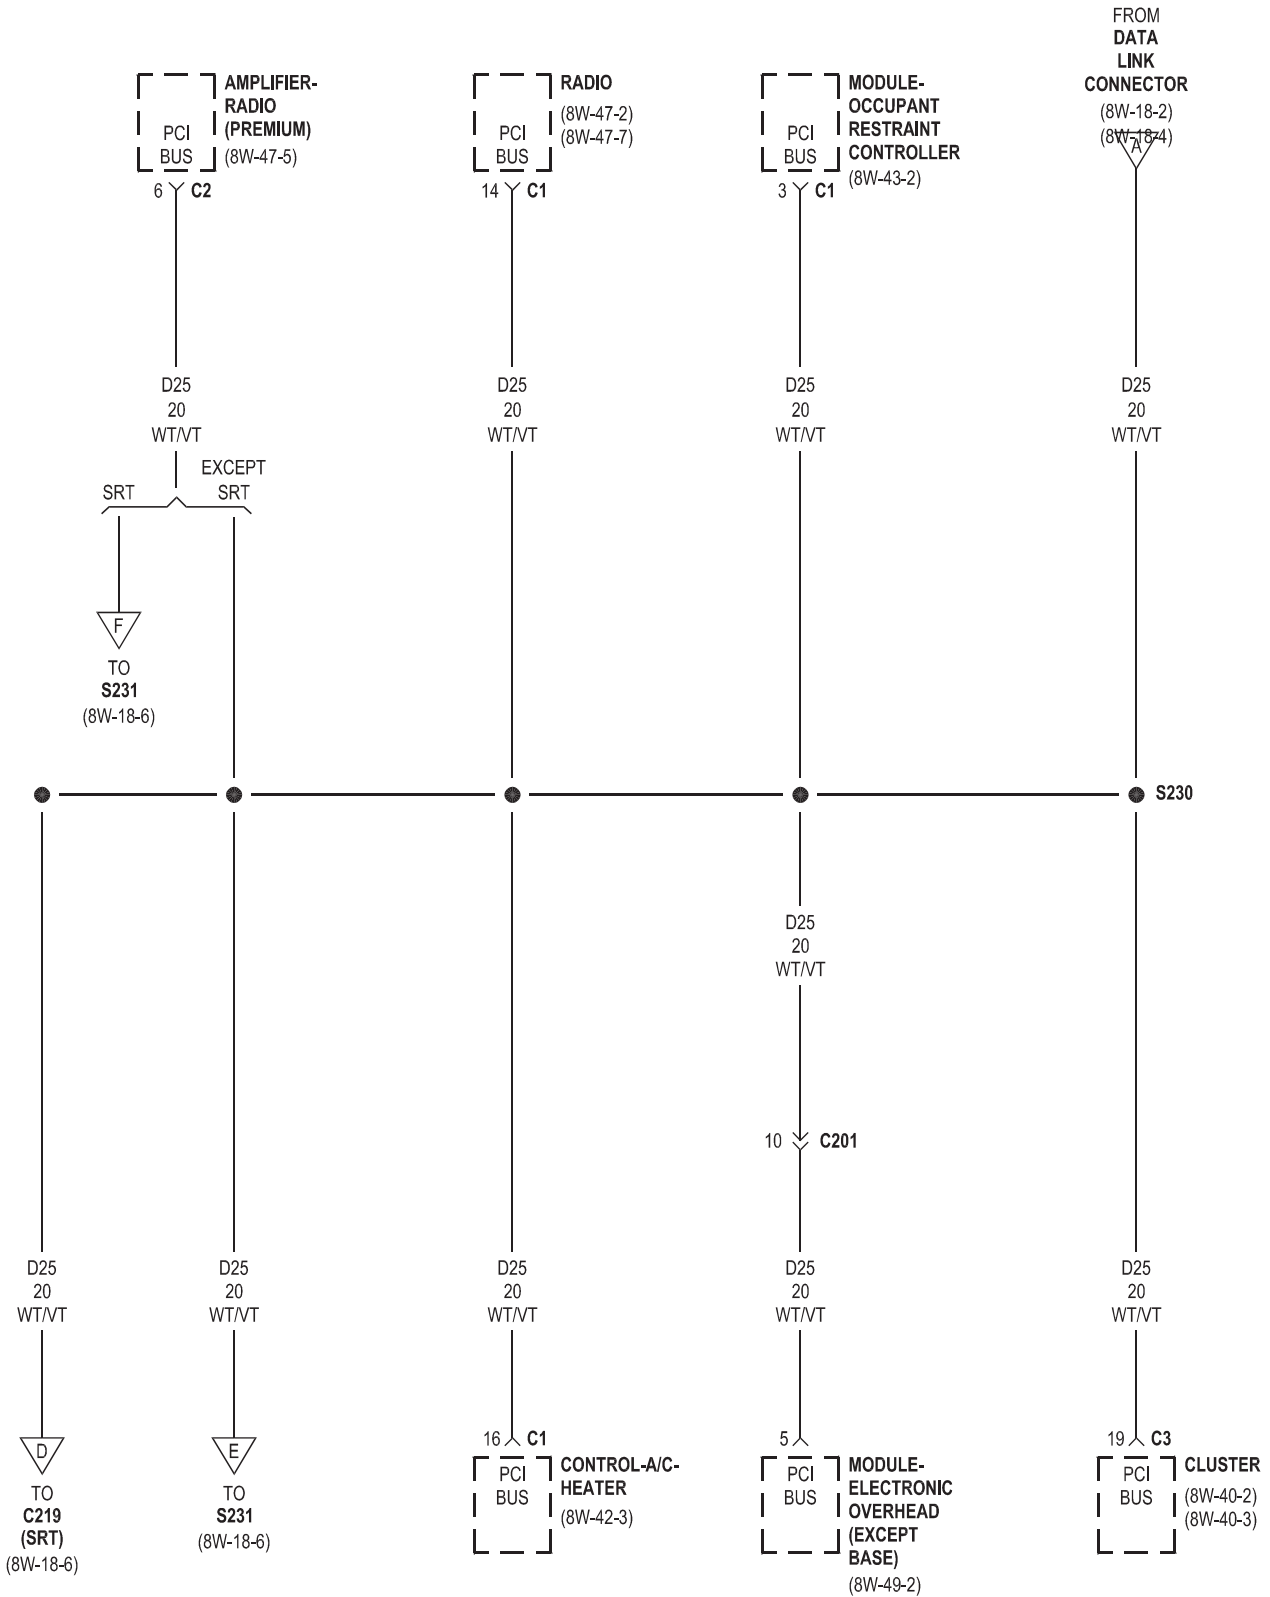

8W-18 BUS COMMUNICATIONS

Component	Page	Component	Page
Amplifier-Radio	8W-18-5, 6	Module-Final Drive Control	8W-18-6
Cluster	8W-18-5	Module-Front Control	8W-18-6
Control-A/C-Heater	8W-18-5	Module-Hands Free	8W-18-6
Data Link Connector	8W-18-2, 3, 4, 5	Module-Integrated Power	8W-18-2, 4, 6
Data Link Connector-Engine	8W-18-4	Module-Occupant Restraint Controller	8W-18-5
Fuse 51	8W-18-2, 4	Module-Powertrain Control	8W-18-2, 3, 6
G120	8W-18-4	Module-Sentry Key Immobilizer	8W-18-6
G201	8W-18-2, 4	Module-Transfer Case Control	8W-18-6
Module-Anti-Lock Brakes	8W-18-6	Radio	8W-18-5
Module-Electronic Overhead	8W-18-5		
Module-Engine Control	8W-18-4, 6		

■ NGC

■ NGC
 ■■ SRT

□ NGC
 □□□ SRT