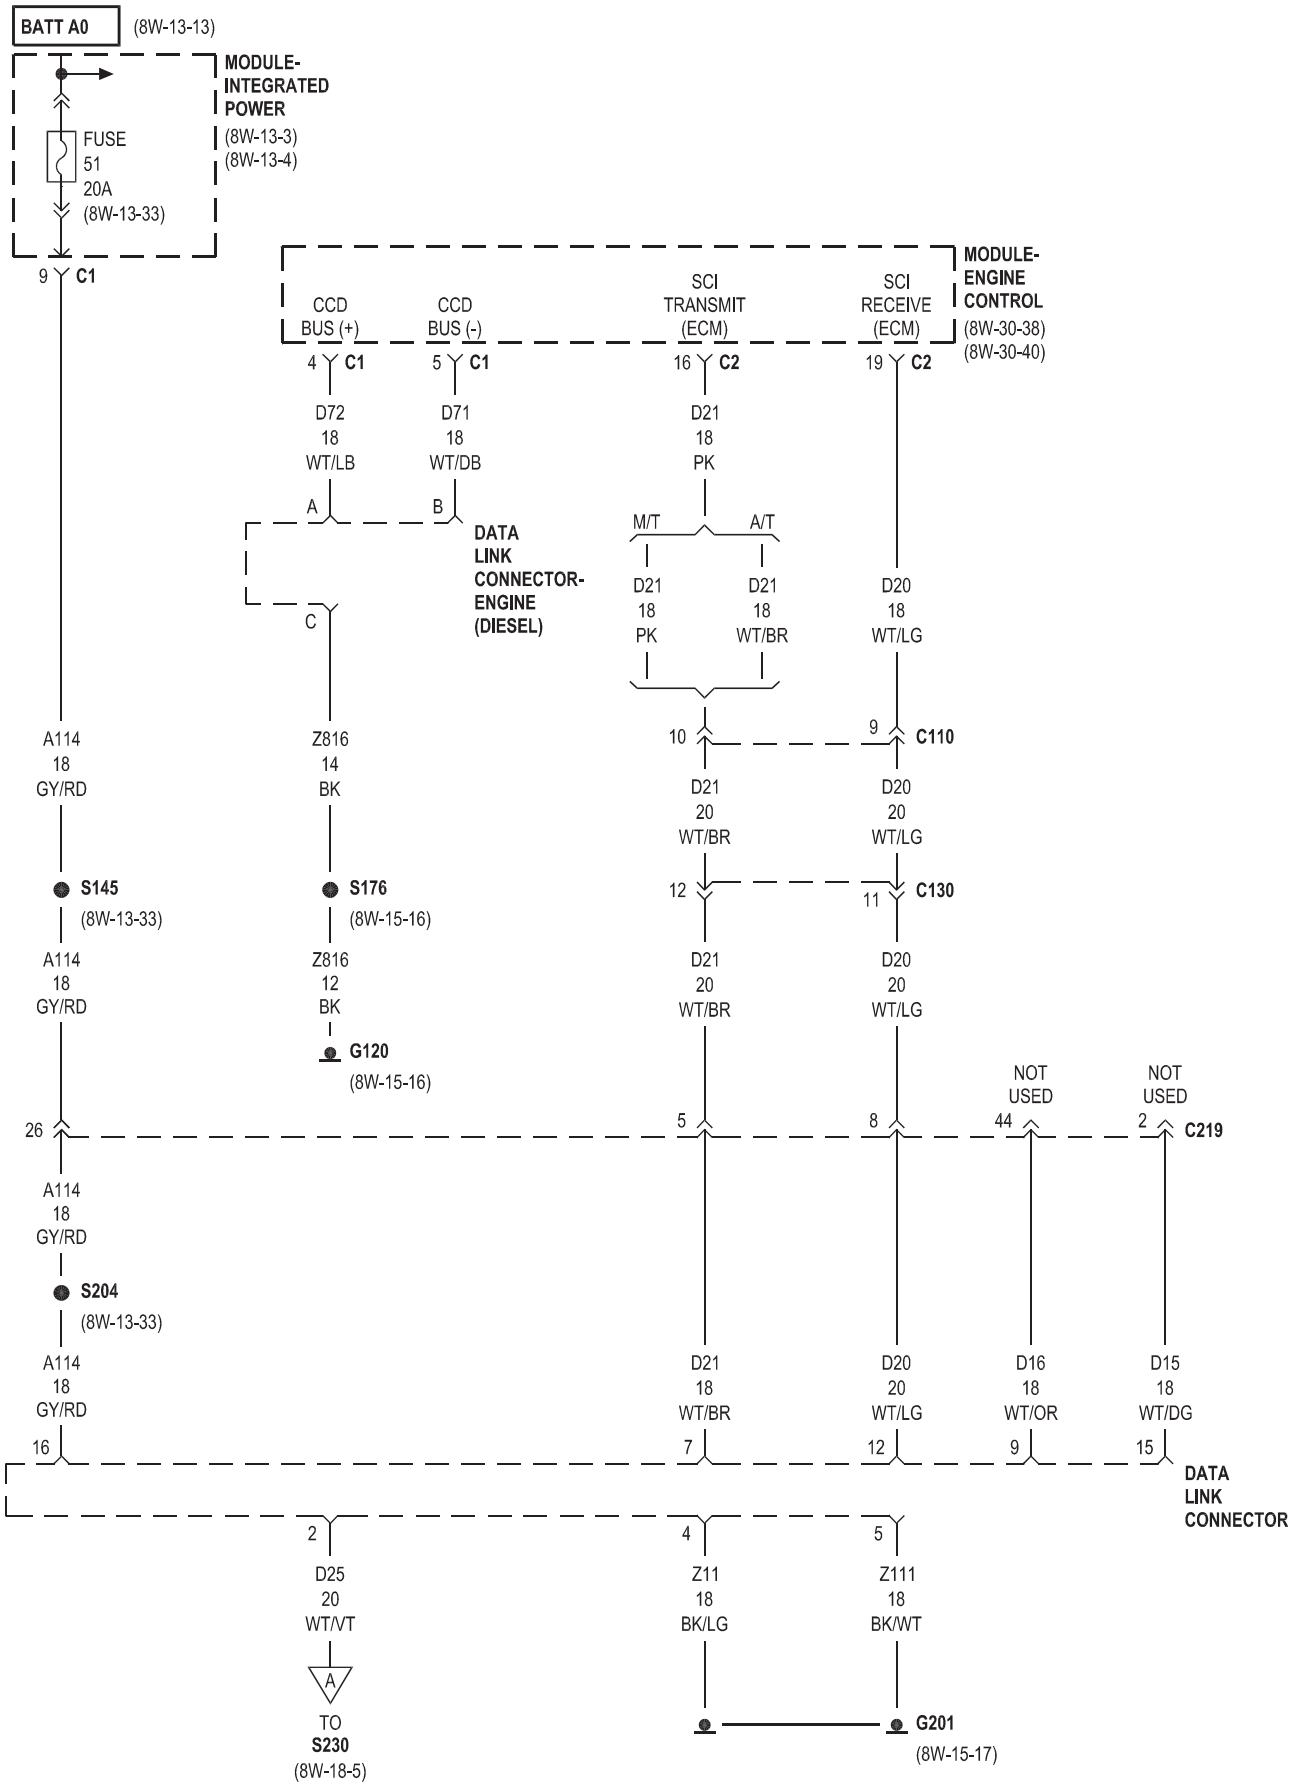

8W-18 BUS COMMUNICATIONS

Component	Page	Component	Page
Amplifier-Radio	8W-18-5, 6	Module-Final Drive Control	8W-18-6
Cluster	8W-18-5	Module-Front Control	8W-18-6
Control-A/C-Heater	8W-18-5	Module-Hands Free	8W-18-6
Data Link Connector	8W-18-2, 3, 4, 5	Module-Integrated Power	8W-18-2, 4, 6
Data Link Connector-Engine	8W-18-4	Module-Occupant Restraint Controller	8W-18-5
Fuse 51	8W-18-2, 4	Module-Powertrain Control	8W-18-2, 3, 6
G120	8W-18-4	Module-Sentry Key Immobilizer	8W-18-6
G201	8W-18-2, 4	Module-Transfer Case Control	8W-18-6
Module-Anti-Lock Brakes	8W-18-6	Radio	8W-18-5
Module-Electronic Overhead	8W-18-5		
Module-Engine Control	8W-18-4, 6		

■ NGC

■ NGC
 ■■ SRT

□ NGC
 □□□ SRT