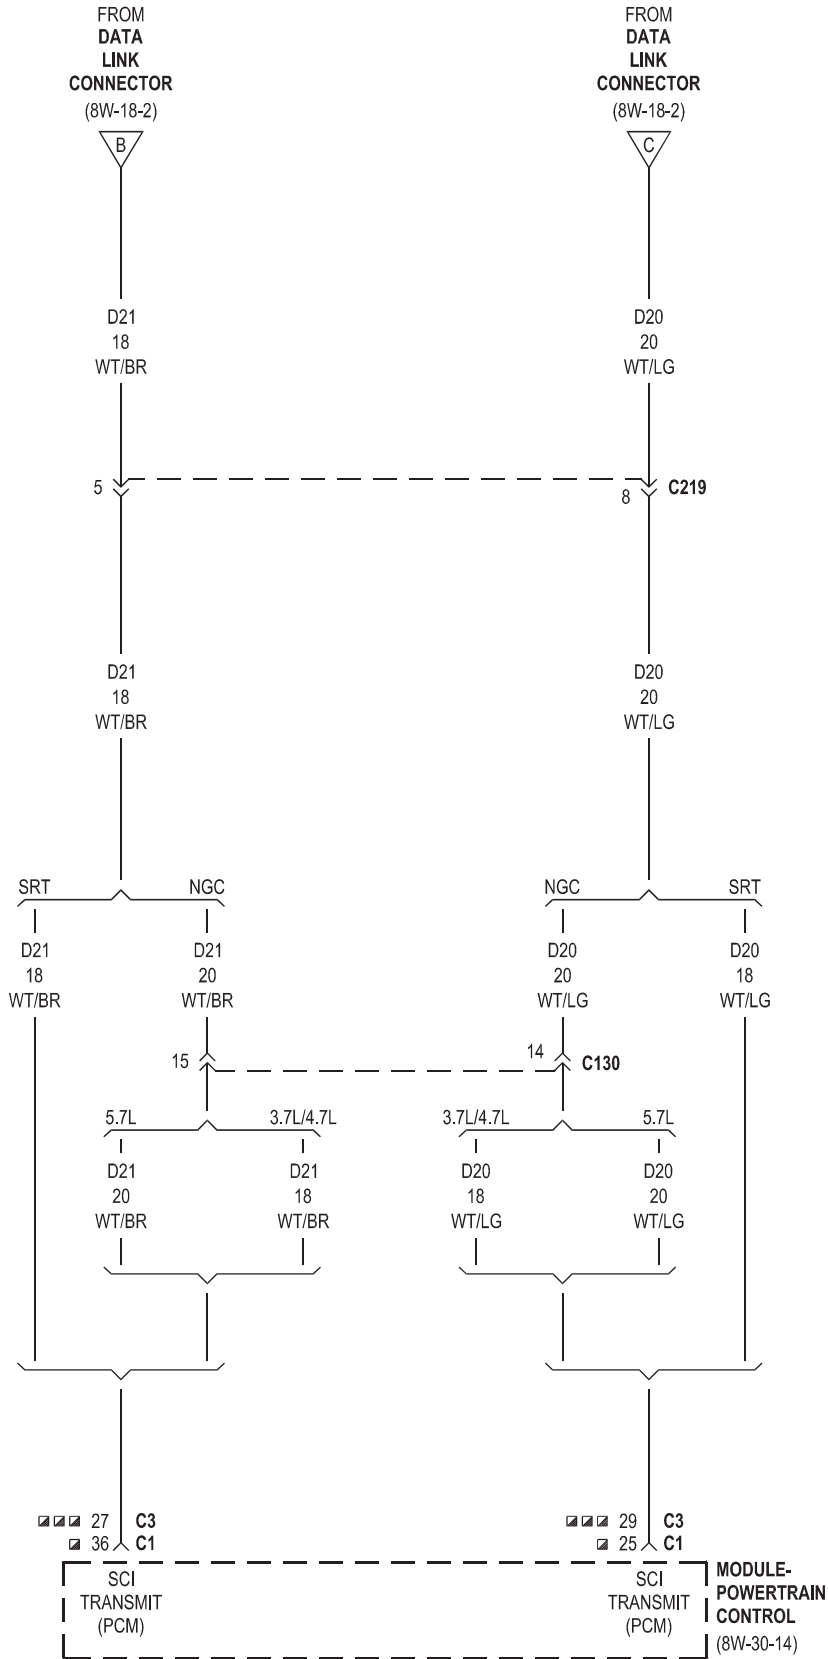

8W-18 BUS COMMUNICATIONS

Component	Page	Component	Page
Amplifier-Radio	8W-18-5, 6	Module-Final Drive Control	8W-18-6
Cluster	8W-18-5	Module-Front Control	8W-18-6
Control-A/C-Heater	8W-18-5	Module-Hands Free	8W-18-6
Data Link Connector	8W-18-2, 3, 4, 5	Module-Integrated Power	8W-18-2, 4, 6
Data Link Connector-Engine	8W-18-4	Module-Occupant Restraint Controller	8W-18-5
Fuse 51	8W-18-2, 4	Module-Powertrain Control	8W-18-2, 3, 6
G120	8W-18-4	Module-Sentry Key Immobilizer	8W-18-6
G201	8W-18-2, 4	Module-Transfer Case Control	8W-18-6
Module-Anti-Lock Brakes	8W-18-6	Radio	8W-18-5
Module-Electronic Overhead	8W-18-5		
Module-Engine Control	8W-18-4, 6		

■ NGC

■ NGC
 ■■ SRT

□ NGC
 □□□ SRT