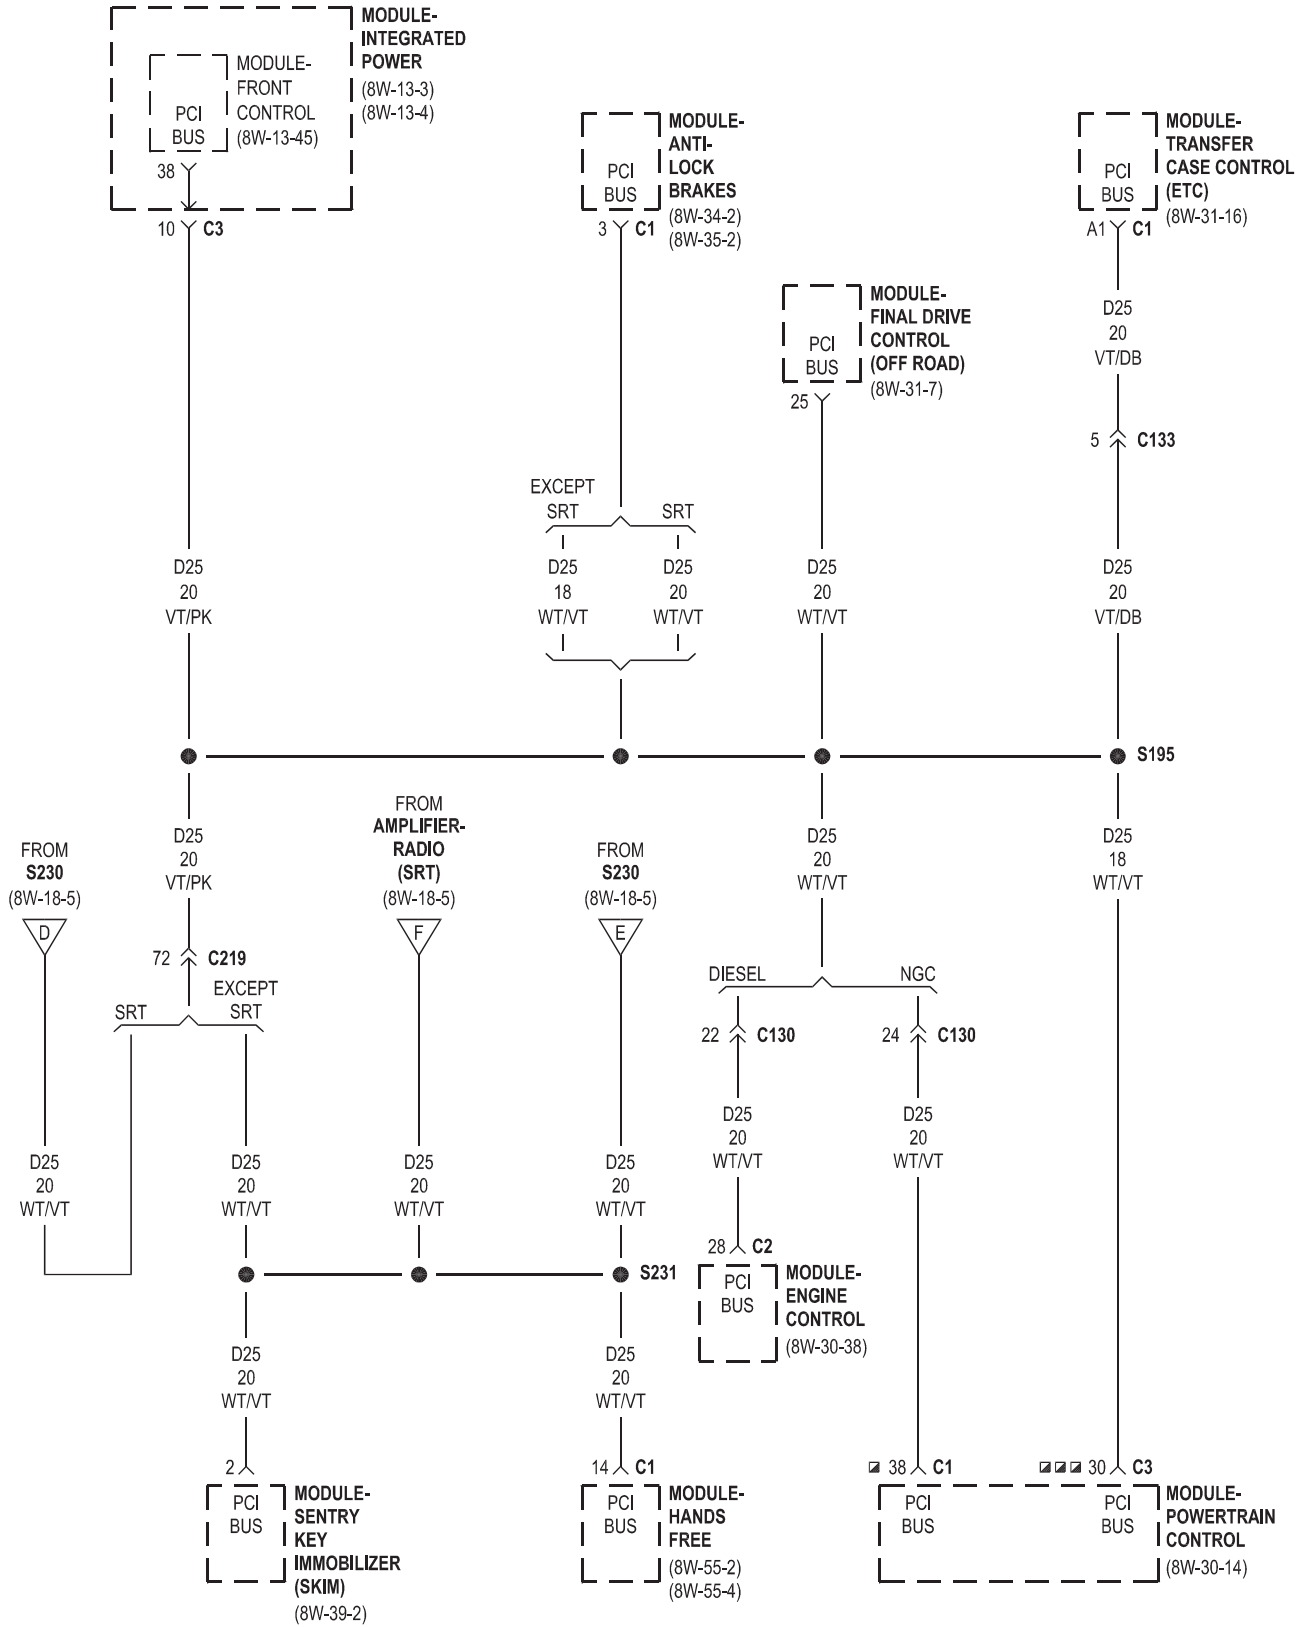

8W-18 BUS COMMUNICATIONS

Component	Page	Component	Page
Amplifier-Radio	8W-18-5, 6	Module-Final Drive Control	8W-18-6
Cluster	8W-18-5	Module-Front Control	8W-18-6
Control-A/C-Heater	8W-18-5	Module-Hands Free	8W-18-6
Data Link Connector	8W-18-2, 3, 4, 5	Module-Integrated Power	8W-18-2, 4, 6
Data Link Connector-Engine	8W-18-4	Module-Occupant Restraint Controller	8W-18-5
Fuse 51	8W-18-2, 4	Module-Powertrain Control	8W-18-2, 3, 6
G120	8W-18-4	Module-Sentry Key Immobilizer	8W-18-6
G201	8W-18-2, 4	Module-Transfer Case Control	8W-18-6
Module-Anti-Lock Brakes	8W-18-6	Radio	8W-18-5
Module-Electronic Overhead	8W-18-5		
Module-Engine Control	8W-18-4, 6		

■ NGC

■ NGC
 ■■ SRT

□ NGC
 □□□ SRT