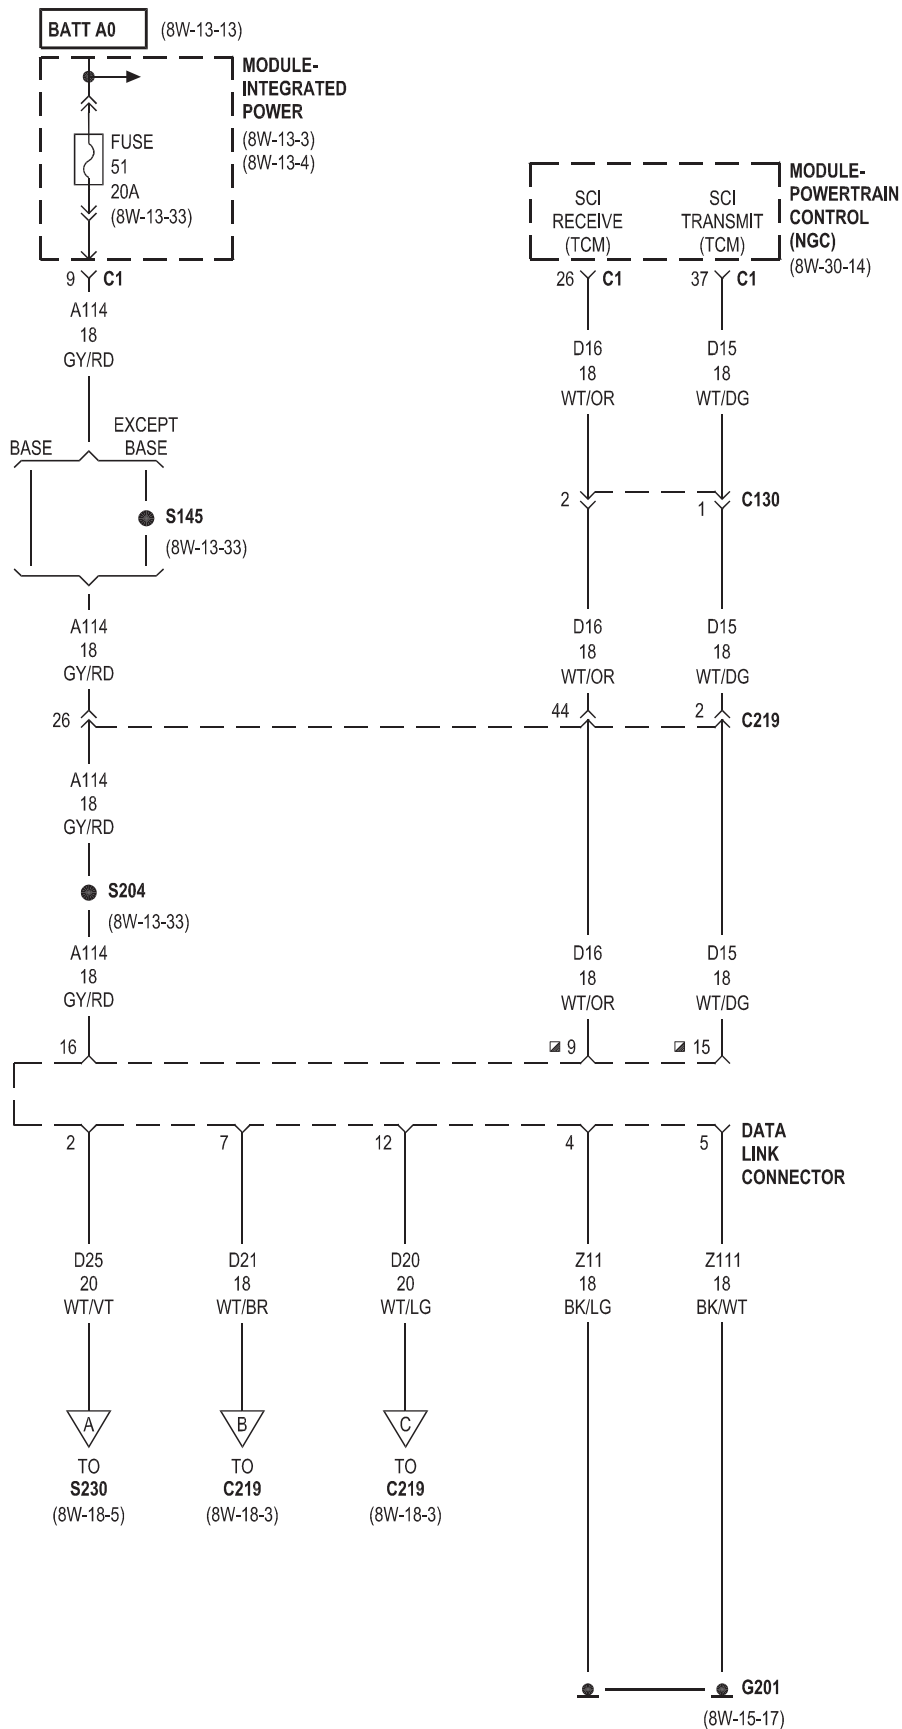

8W-18 BUS COMMUNICATIONS

Component	Page	Component	Page
Amplifier-Radio	8W-18-5, 6	Module-Final Drive Control	8W-18-6
Cluster	8W-18-5	Module-Front Control	8W-18-6
Control-A/C-Heater	8W-18-5	Module-Hands Free	8W-18-6
Data Link Connector	8W-18-2, 3, 4, 5	Module-Integrated Power	8W-18-2, 4, 6
Data Link Connector-Engine	8W-18-4	Module-Occupant Restraint Controller	8W-18-5
Fuse 51	8W-18-2, 4	Module-Powertrain Control	8W-18-2, 3, 6
G120	8W-18-4	Module-Sentry Key Immobilizer	8W-18-6
G201	8W-18-2, 4	Module-Transfer Case Control	8W-18-6
Module-Anti-Lock Brakes	8W-18-6	Radio	8W-18-5
Module-Electronic Overhead	8W-18-5		
Module-Engine Control	8W-18-4, 6		

■ NGC

■ NGC
 ■■ SRT

□ NGC
 □□□ SRT