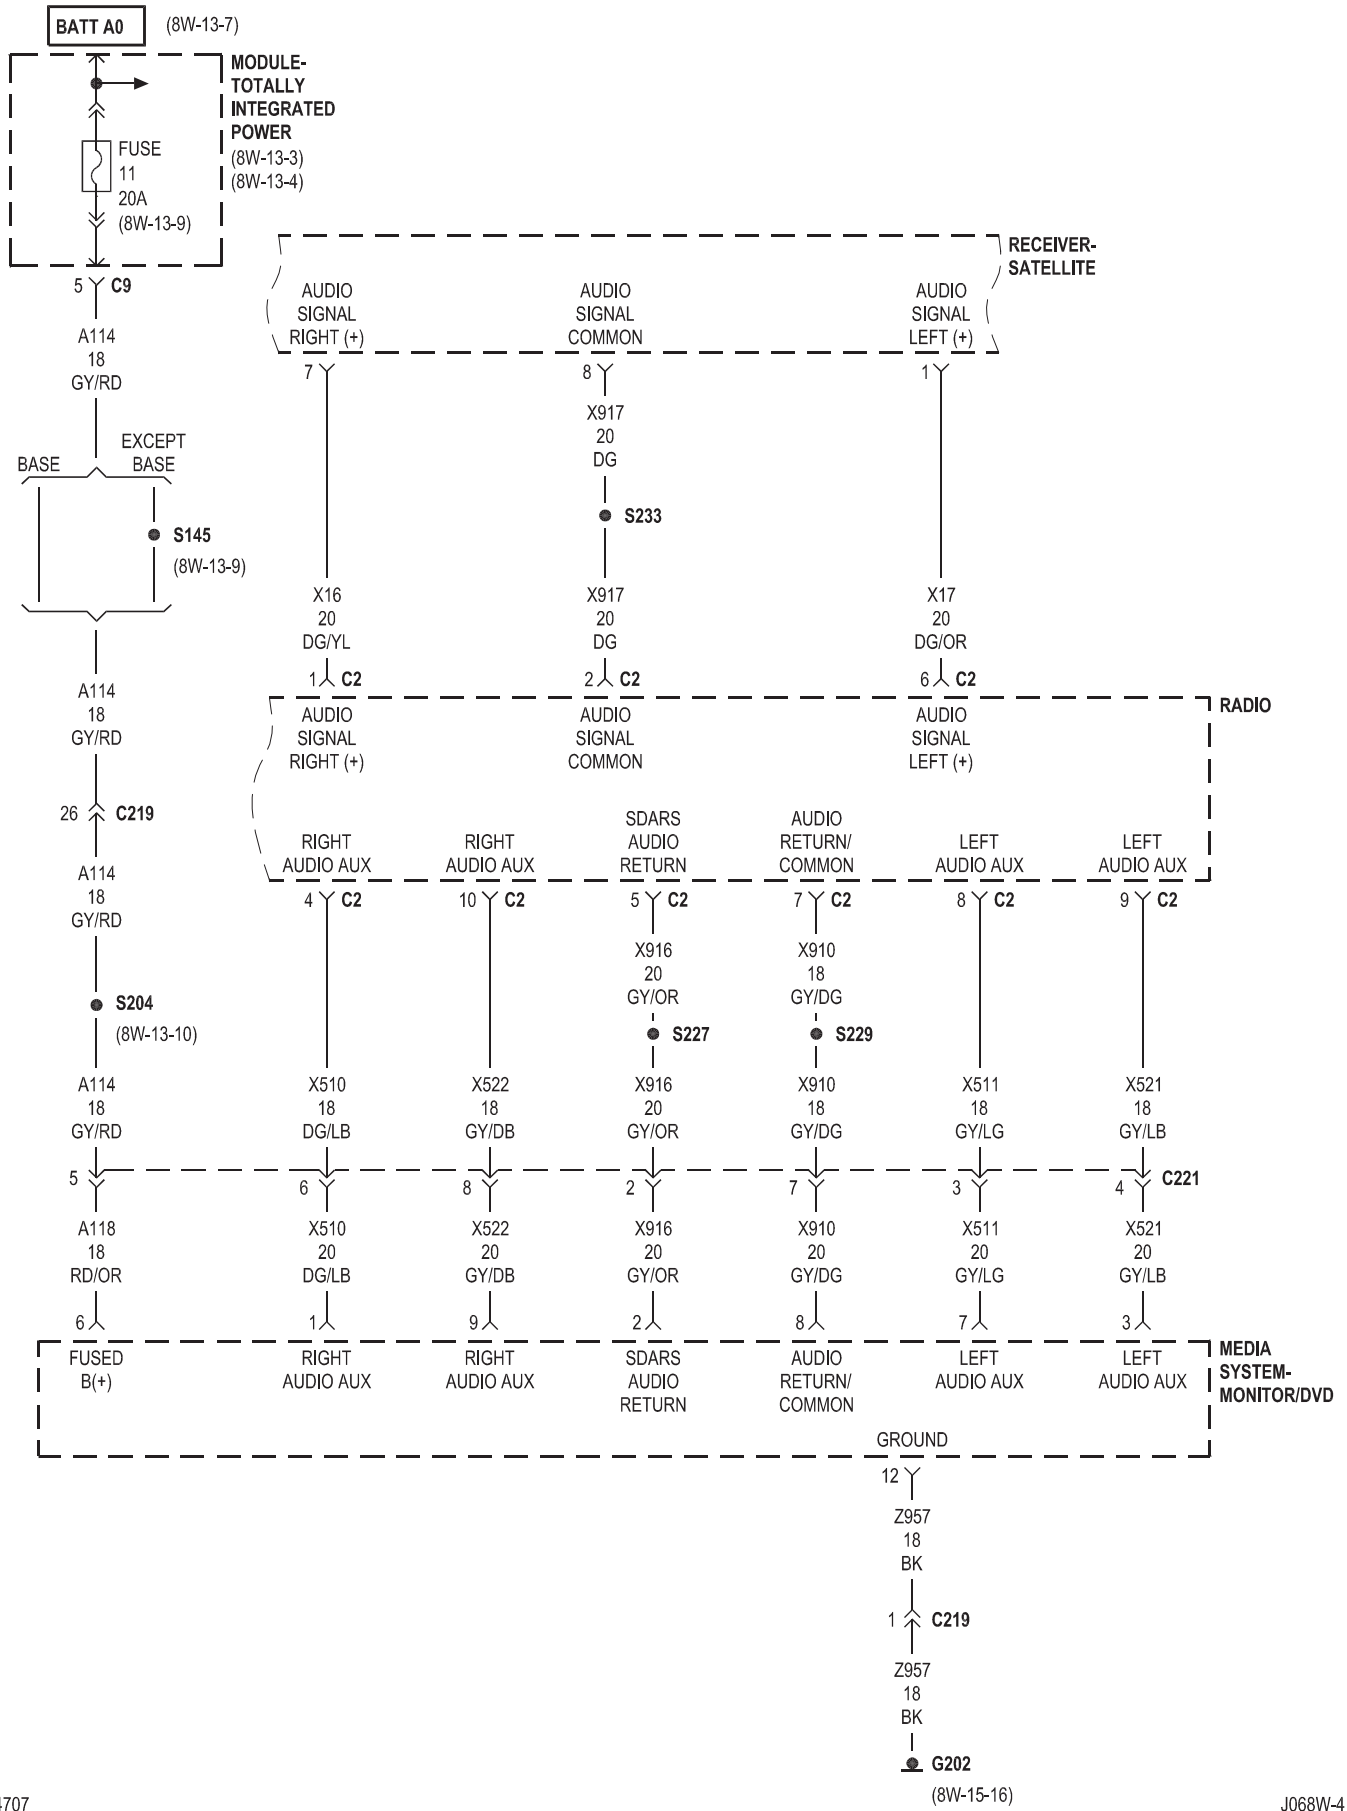

8W-47 AUDIO/VIDEO SYSTEM

Component	Page	Component	Page
Amplifier-Subwoofer	8W-47-10	Radio	8W-47-2, 3, 4, 7, 8, 11
Clockspring	8W-47-9	Receiver-Satellite	8W-47-7, 8, 11
Cluster	8W-47-9	Speaker-Instrument Panel Right	8W-47-4
Electronics	8W-47-10, 11	Speaker-Instrument Panel-Center	8W-47-4
Fuse 11	8W-47-2, 7, 8	Speaker-Instrument Panel-Left	8W-47-4
Fuse 24	8W-47-10	Speaker-Left Front Door	8W-47-3, 6
Fuse 36	8W-47-5, 8	Speaker-Left Rear	8W-47-3, 5, 6
Fuse 39	8W-47-10	Speaker-Right Front Door	8W-47-3, 6
G201	8W-47-9	Speaker-Right Rear	8W-47-3, 5, 6
G202	8W-47-2, 5, 7, 8	Speaker-Subwoofer	8W-47-10
G302	8W-47-10	Switch-Remote Radio-Left	8W-47-9
Media System-Monitor/DVD	8W-47-7, 11	Switch-Remote Radio-Right	8W-47-9
Module-Hands Free	8W-47-2, 8, 11		
Module-Totally Integrated			
Power	8W-47-2, 5, 7, 8, 10, 11		

■ ■ ■ SRT