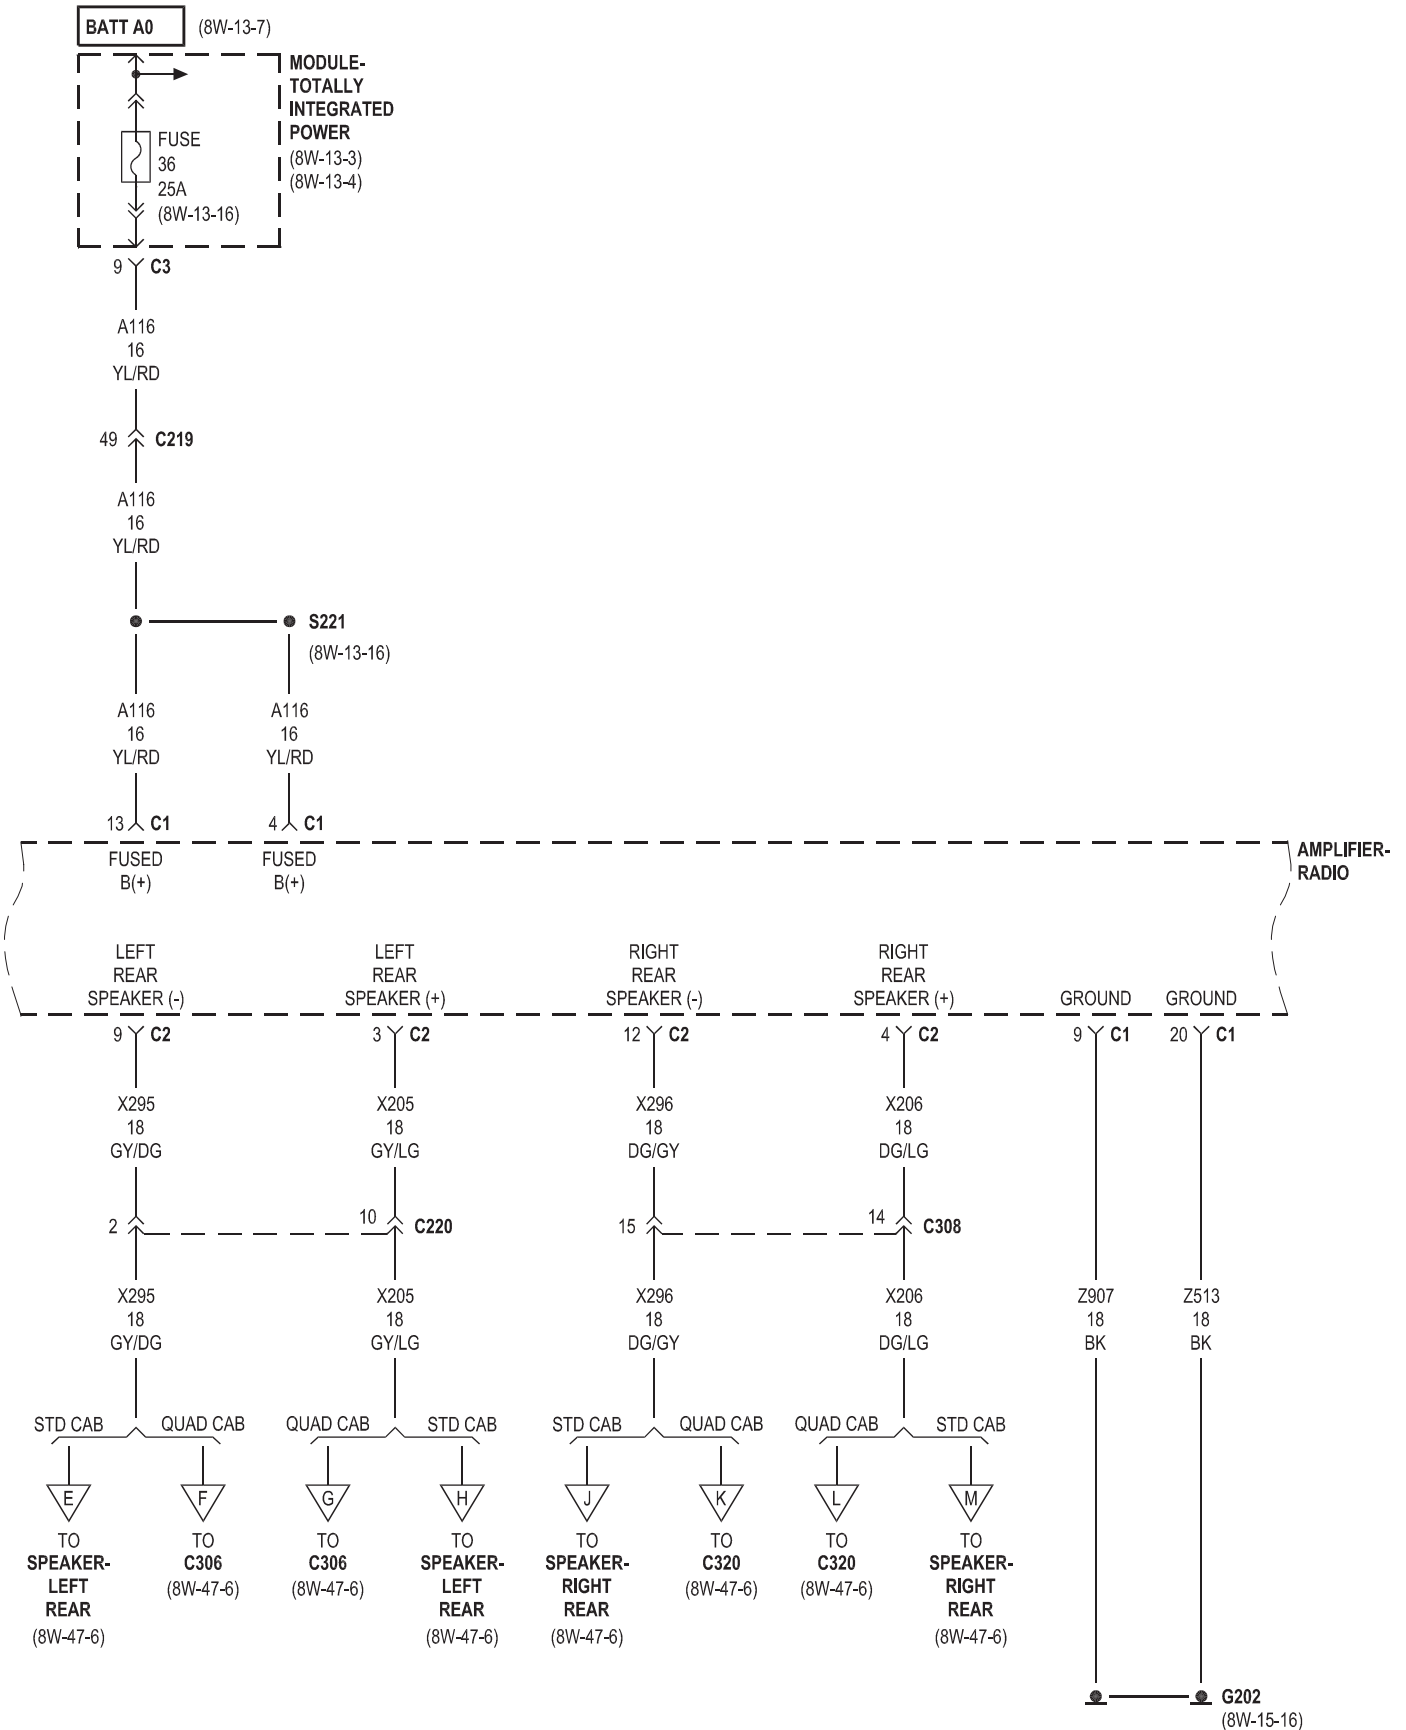

8W-47 AUDIO/VIDEO SYSTEM

Component	Page	Component	Page
Amplifier-Subwoofer	8W-47-10	Radio	8W-47-2, 3, 4, 7, 8, 11
Clockspring	8W-47-9	Receiver-Satellite	8W-47-7, 8, 11
Cluster	8W-47-9	Speaker-Instrument Panel Right	8W-47-4
Electronics	8W-47-10, 11	Speaker-Instrument Panel-Center	8W-47-4
Fuse 11	8W-47-2, 7, 8	Speaker-Instrument Panel-Left	8W-47-4
Fuse 24	8W-47-10	Speaker-Left Front Door	8W-47-3, 6
Fuse 36	8W-47-5, 8	Speaker-Left Rear	8W-47-3, 5, 6
Fuse 39	8W-47-10	Speaker-Right Front Door	8W-47-3, 6
G201	8W-47-9	Speaker-Right Rear	8W-47-3, 5, 6
G202	8W-47-2, 5, 7, 8	Speaker-Subwoofer	8W-47-10
G302	8W-47-10	Switch-Remote Radio-Left	8W-47-9
Media System-Monitor/DVD	8W-47-7, 11	Switch-Remote Radio-Right	8W-47-9
Module-Hands Free	8W-47-2, 8, 11		
Module-Totally Integrated			
Power	8W-47-2, 5, 7, 8, 10, 11		

■ ■ ■ SRT