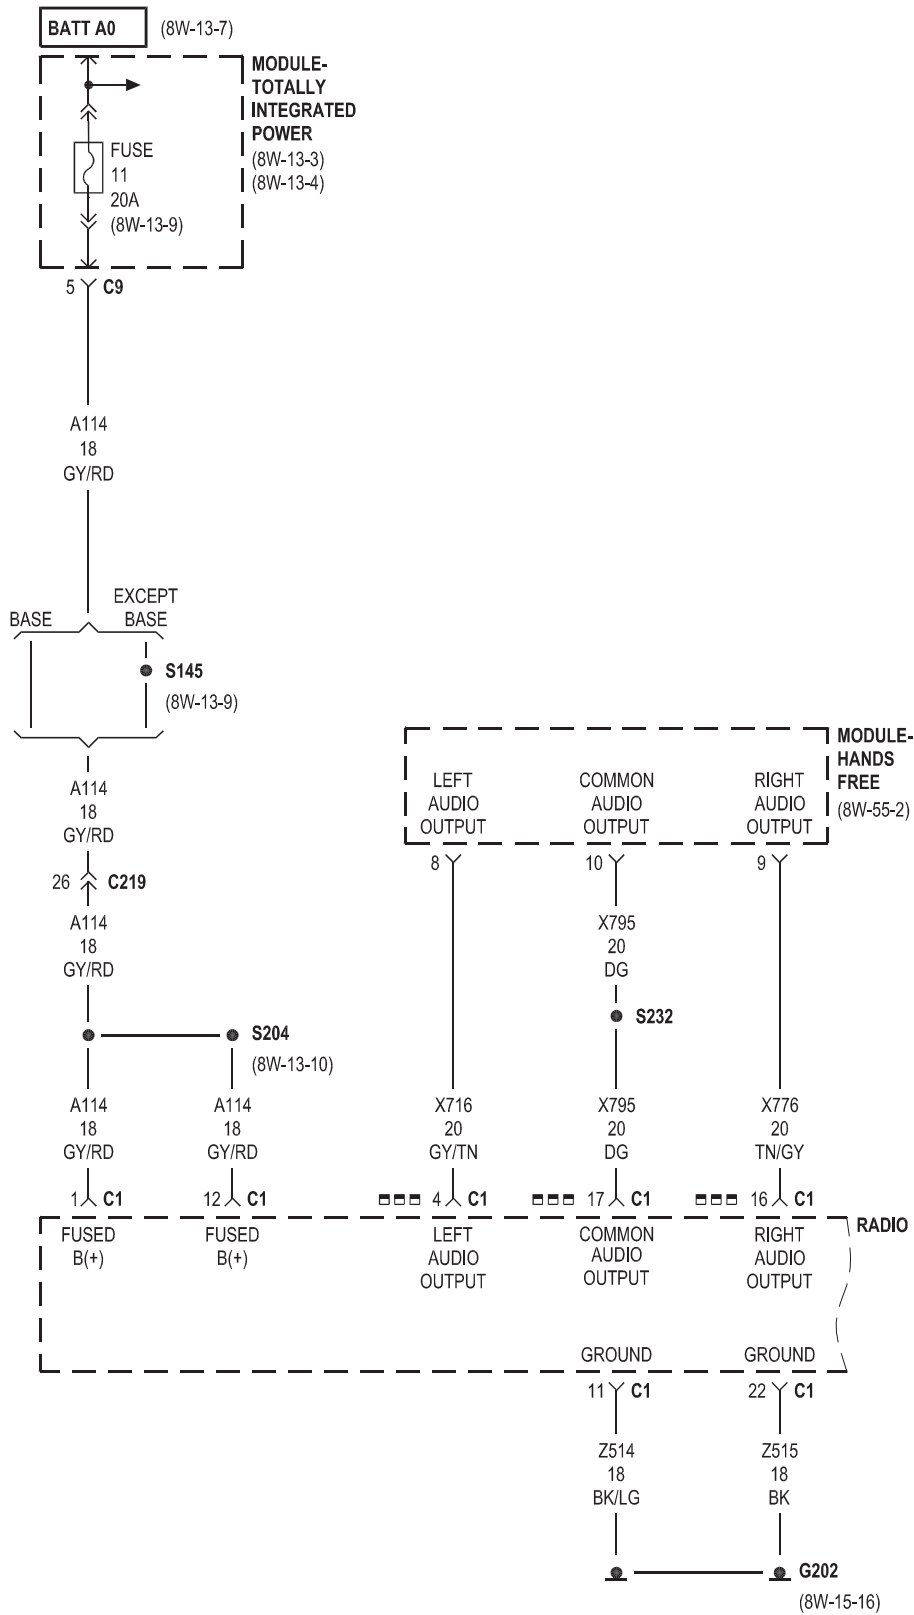

8W-47 AUDIO/VIDEO SYSTEM

Component	Page	Component	Page
Amplifier-Subwoofer	8W-47-10	Radio	8W-47-2, 3, 4, 7, 8, 11
Clockspring	8W-47-9	Receiver-Satellite	8W-47-7, 8, 11
Cluster	8W-47-9	Speaker-Instrument Panel Right	8W-47-4
Electronics	8W-47-10, 11	Speaker-Instrument Panel-Center	8W-47-4
Fuse 11	8W-47-2, 7, 8	Speaker-Instrument Panel-Left	8W-47-4
Fuse 24	8W-47-10	Speaker-Left Front Door	8W-47-3, 6
Fuse 36	8W-47-5, 8	Speaker-Left Rear	8W-47-3, 5, 6
Fuse 39	8W-47-10	Speaker-Right Front Door	8W-47-3, 6
G201	8W-47-9	Speaker-Right Rear	8W-47-3, 5, 6
G202	8W-47-2, 5, 7, 8	Speaker-Subwoofer	8W-47-10
G302	8W-47-10	Switch-Remote Radio-Left	8W-47-9
Media System-Monitor/DVD	8W-47-7, 11	Switch-Remote Radio-Right	8W-47-9
Module-Hands Free	8W-47-2, 8, 11		
Module-Totally Integrated			
Power	8W-47-2, 5, 7, 8, 10, 11		

■ ■ ■ SRT