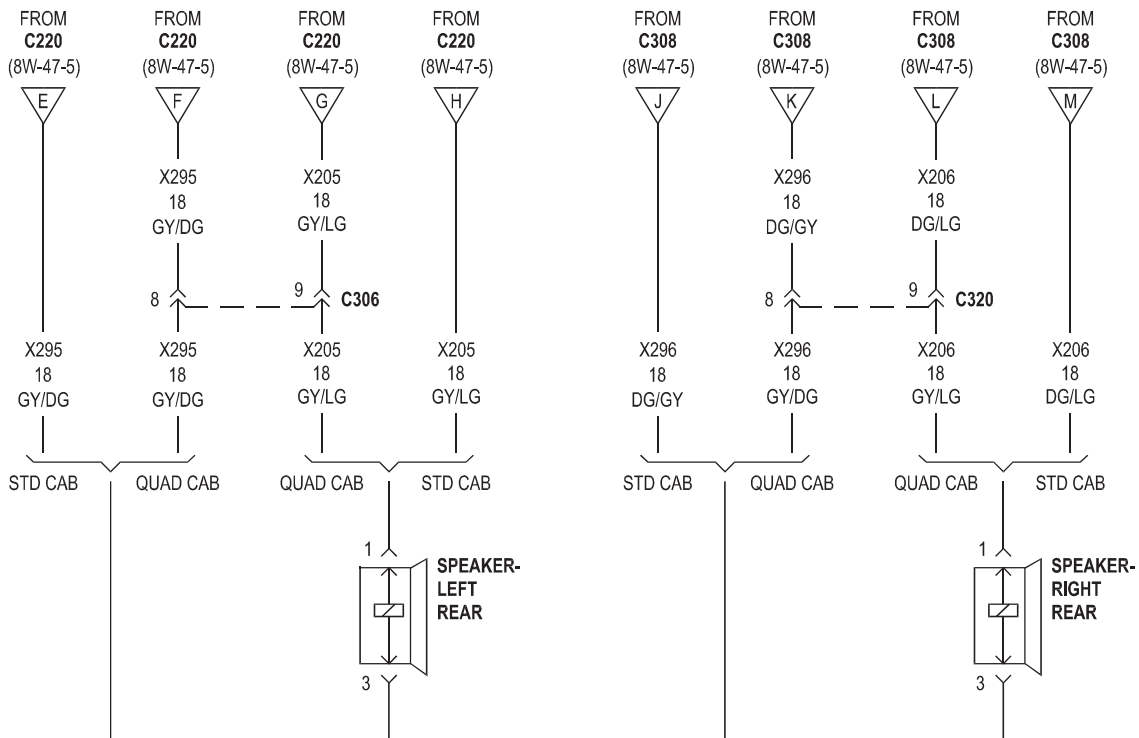

8W-47 AUDIO/VIDEO SYSTEM

Component	Page	Component	Page
Amplifier-Subwoofer	8W-47-10	Radio	8W-47-2, 3, 4, 7, 8, 11
Clockspring	8W-47-9	Receiver-Satellite	8W-47-7, 8, 11
Cluster	8W-47-9	Speaker-Instrument Panel Right	8W-47-4
Electronics	8W-47-10, 11	Speaker-Instrument Panel-Center	8W-47-4
Fuse 11	8W-47-2, 7, 8	Speaker-Instrument Panel-Left	8W-47-4
Fuse 24	8W-47-10	Speaker-Left Front Door	8W-47-3, 6
Fuse 36	8W-47-5, 8	Speaker-Left Rear	8W-47-3, 5, 6
Fuse 39	8W-47-10	Speaker-Right Front Door	8W-47-3, 6
G201	8W-47-9	Speaker-Right Rear	8W-47-3, 5, 6
G202	8W-47-2, 5, 7, 8	Speaker-Subwoofer	8W-47-10
G302	8W-47-10	Switch-Remote Radio-Left	8W-47-9
Media System-Monitor/DVD	8W-47-7, 11	Switch-Remote Radio-Right	8W-47-9
Module-Hands Free	8W-47-2, 8, 11		
Module-Totally Integrated			
Power	8W-47-2, 5, 7, 8, 10, 11		

■ ■ ■ SRT