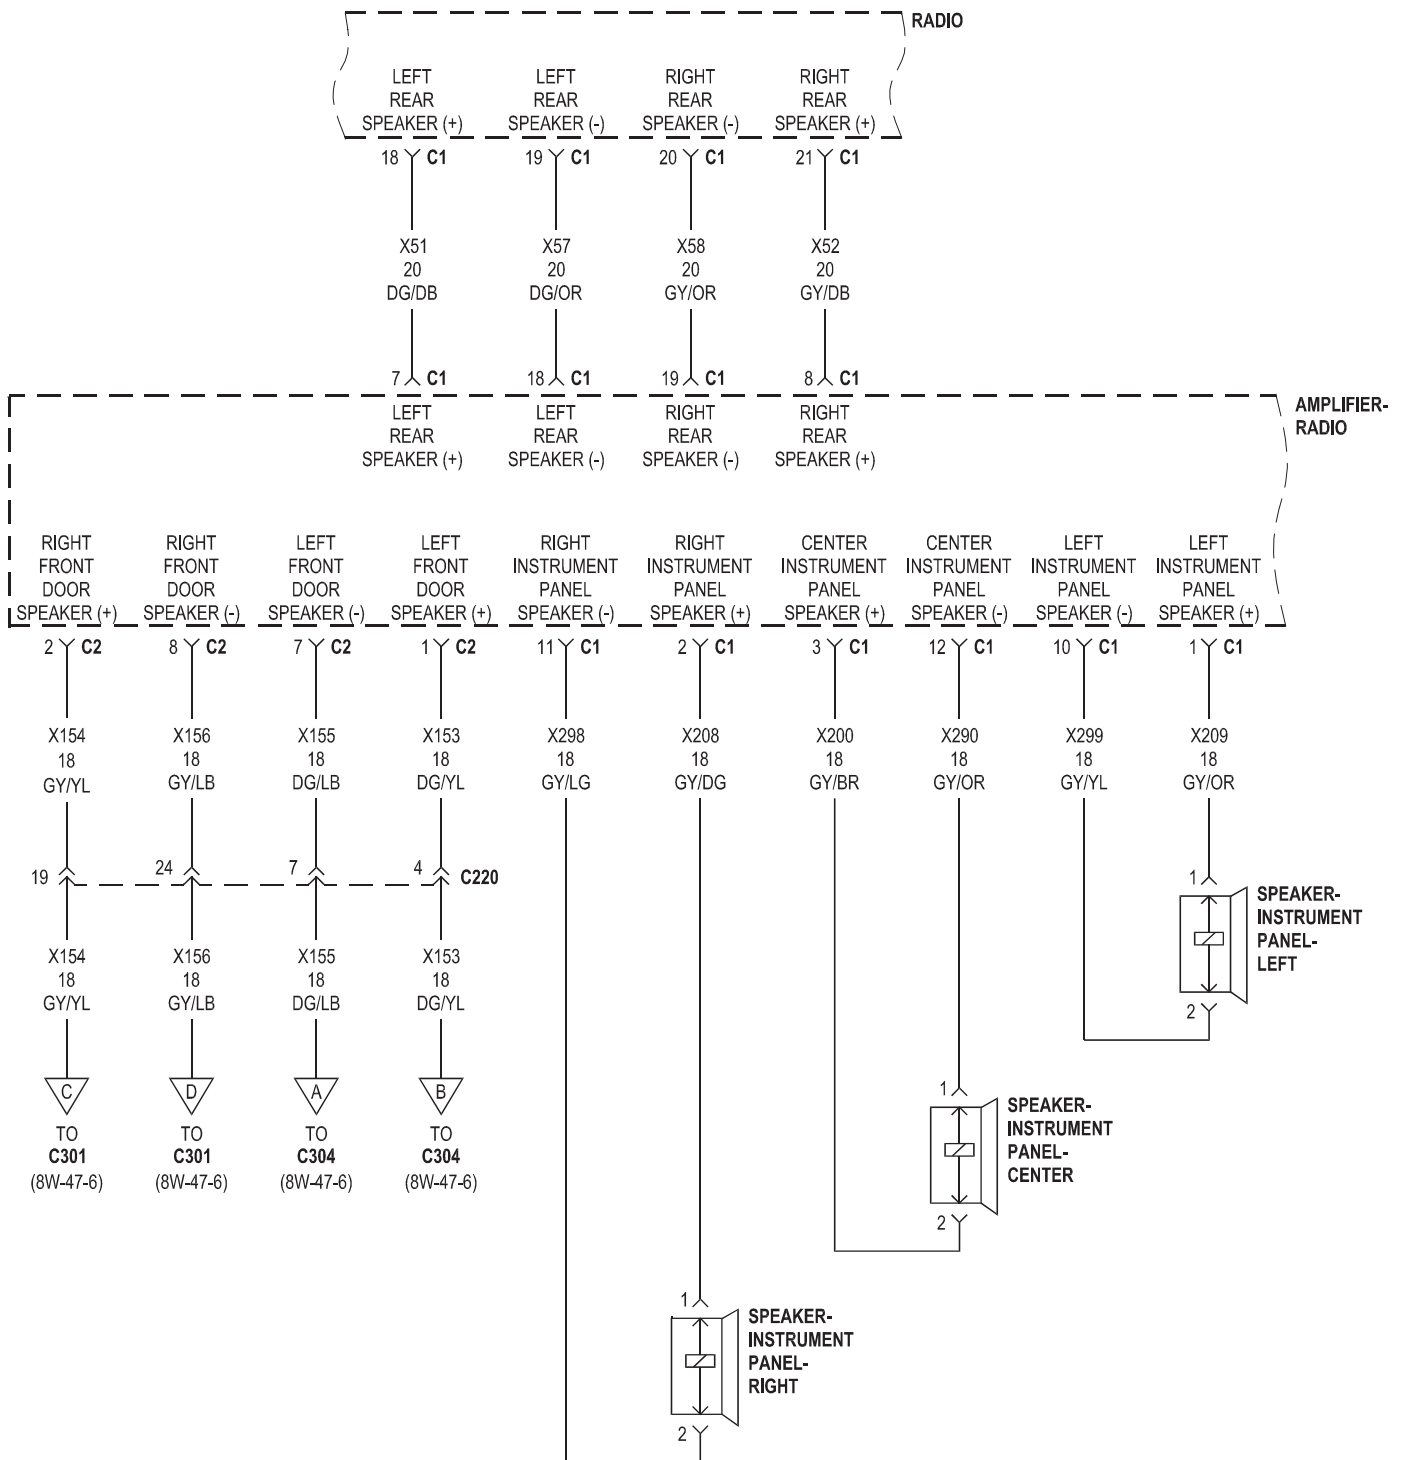

8W-47 AUDIO/VIDEO SYSTEM

Component	Page	Component	Page
Amplifier-Subwoofer	8W-47-10	Radio	8W-47-2, 3, 4, 7, 8, 11
Clockspring	8W-47-9	Receiver-Satellite	8W-47-7, 8, 11
Cluster	8W-47-9	Speaker-Instrument Panel Right	8W-47-4
Electronics	8W-47-10, 11	Speaker-Instrument Panel-Center	8W-47-4
Fuse 11	8W-47-2, 7, 8	Speaker-Instrument Panel-Left	8W-47-4
Fuse 24	8W-47-10	Speaker-Left Front Door	8W-47-3, 6
Fuse 36	8W-47-5, 8	Speaker-Left Rear	8W-47-3, 5, 6
Fuse 39	8W-47-10	Speaker-Right Front Door	8W-47-3, 6
G201	8W-47-9	Speaker-Right Rear	8W-47-3, 5, 6
G202	8W-47-2, 5, 7, 8	Speaker-Subwoofer	8W-47-10
G302	8W-47-10	Switch-Remote Radio-Left	8W-47-9
Media System-Monitor/DVD	8W-47-7, 11	Switch-Remote Radio-Right	8W-47-9
Module-Hands Free	8W-47-2, 8, 11		
Module-Totally Integrated			
Power	8W-47-2, 5, 7, 8, 10, 11		

■ ■ ■ SRT