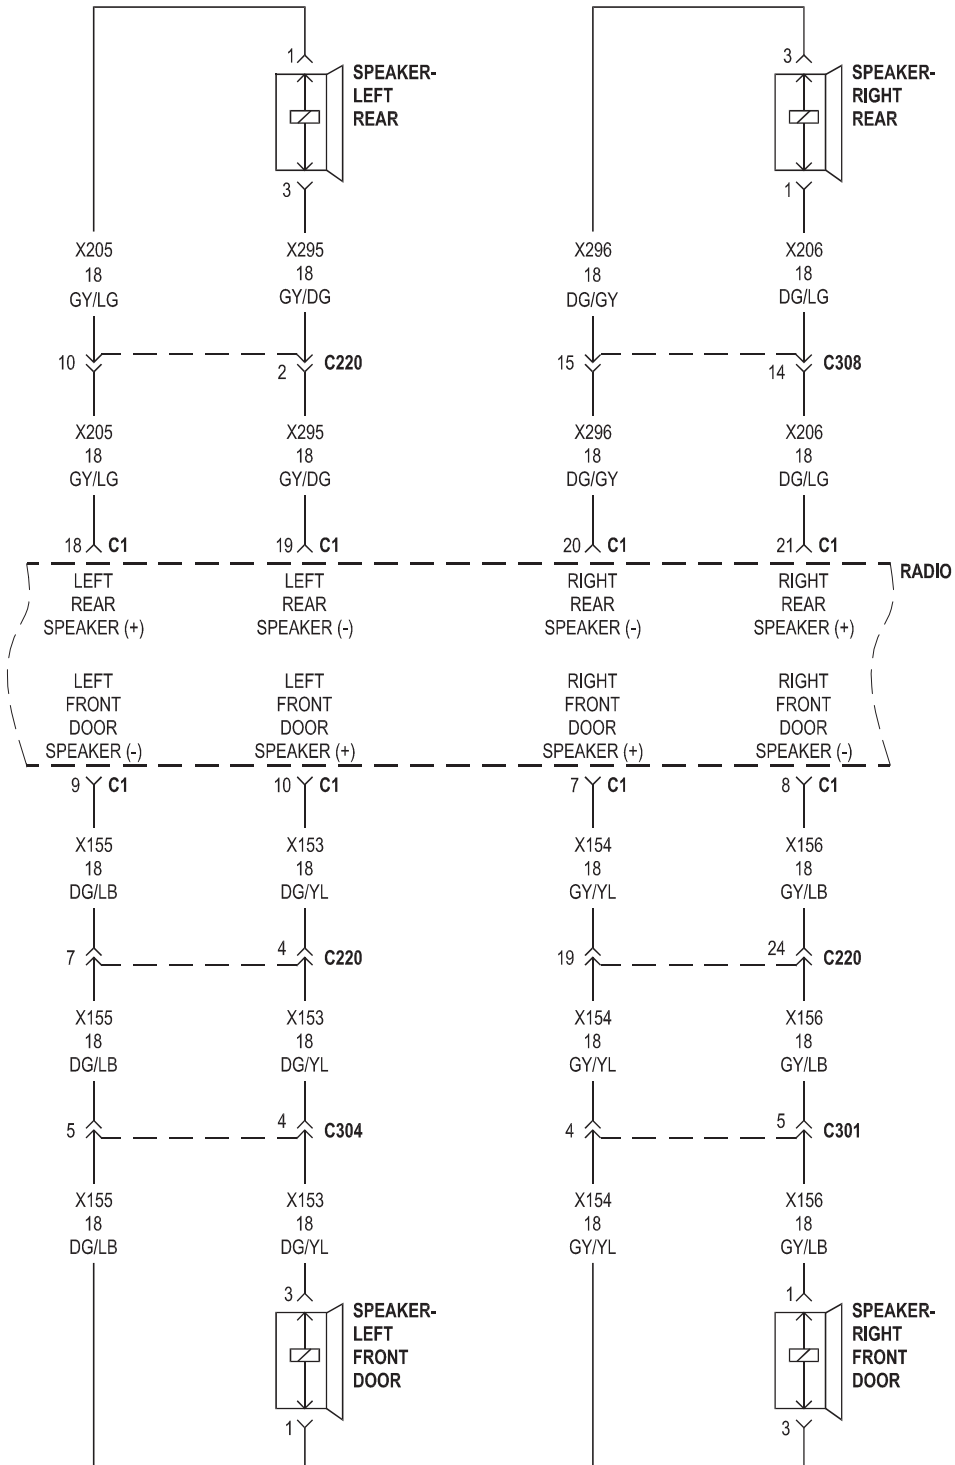

8W-47 AUDIO/VIDEO SYSTEM

Component	Page	Component	Page
Amplifier-Subwoofer	8W-47-10	Radio	8W-47-2, 3, 4, 7, 8, 11
Clockspring	8W-47-9	Receiver-Satellite	8W-47-7, 8, 11
Cluster	8W-47-9	Speaker-Instrument Panel Right	8W-47-4
Electronics	8W-47-10, 11	Speaker-Instrument Panel-Center	8W-47-4
Fuse 11	8W-47-2, 7, 8	Speaker-Instrument Panel-Left	8W-47-4
Fuse 24	8W-47-10	Speaker-Left Front Door	8W-47-3, 6
Fuse 36	8W-47-5, 8	Speaker-Left Rear	8W-47-3, 5, 6
Fuse 39	8W-47-10	Speaker-Right Front Door	8W-47-3, 6
G201	8W-47-9	Speaker-Right Rear	8W-47-3, 5, 6
G202	8W-47-2, 5, 7, 8	Speaker-Subwoofer	8W-47-10
G302	8W-47-10	Switch-Remote Radio-Left	8W-47-9
Media System-Monitor/DVD	8W-47-7, 11	Switch-Remote Radio-Right	8W-47-9
Module-Hands Free	8W-47-2, 8, 11		
Module-Totally Integrated			
Power	8W-47-2, 5, 7, 8, 10, 11		

■ ■ ■ SRT