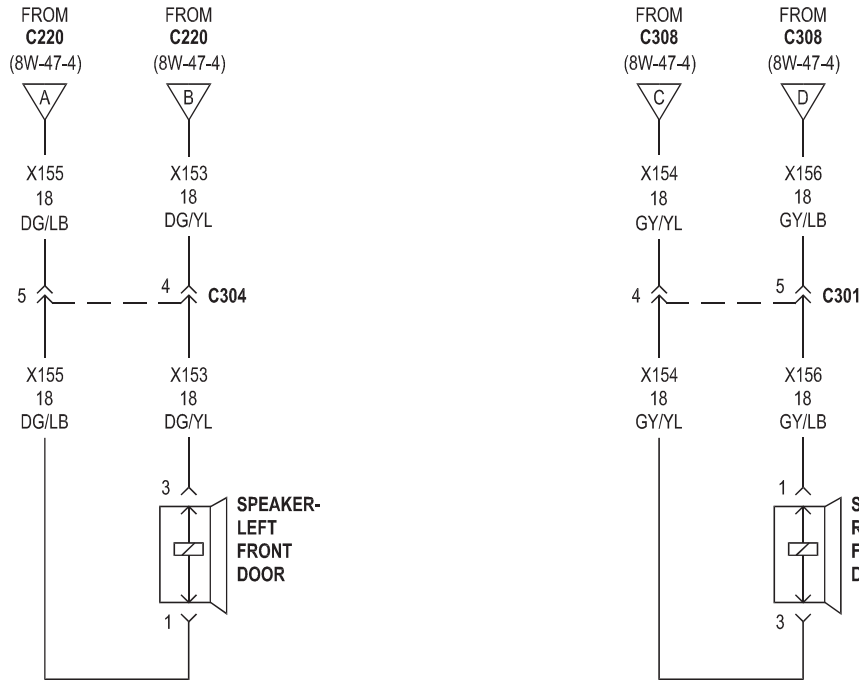

8W-47 AUDIO/VIDEO SYSTEM

Component	Page	Component	Page
Amplifier-Subwoofer	8W-47-10	Radio	8W-47-2, 3, 4, 7, 8, 11
Clockspring	8W-47-9	Receiver-Satellite	8W-47-7, 8, 11
Cluster	8W-47-9	Speaker-Instrument Panel Right	8W-47-4
Electronics	8W-47-10, 11	Speaker-Instrument Panel-Center	8W-47-4
Fuse 11	8W-47-2, 7, 8	Speaker-Instrument Panel-Left	8W-47-4
Fuse 24	8W-47-10	Speaker-Left Front Door	8W-47-3, 6
Fuse 36	8W-47-5, 8	Speaker-Left Rear	8W-47-3, 5, 6
Fuse 39	8W-47-10	Speaker-Right Front Door	8W-47-3, 6
G201	8W-47-9	Speaker-Right Rear	8W-47-3, 5, 6
G202	8W-47-2, 5, 7, 8	Speaker-Subwoofer	8W-47-10
G302	8W-47-10	Switch-Remote Radio-Left	8W-47-9
Media System-Monitor/DVD	8W-47-7, 11	Switch-Remote Radio-Right	8W-47-9
Module-Hands Free	8W-47-2, 8, 11		
Module-Totally Integrated			
Power	8W-47-2, 5, 7, 8, 10, 11		

■ ■ ■ SRT