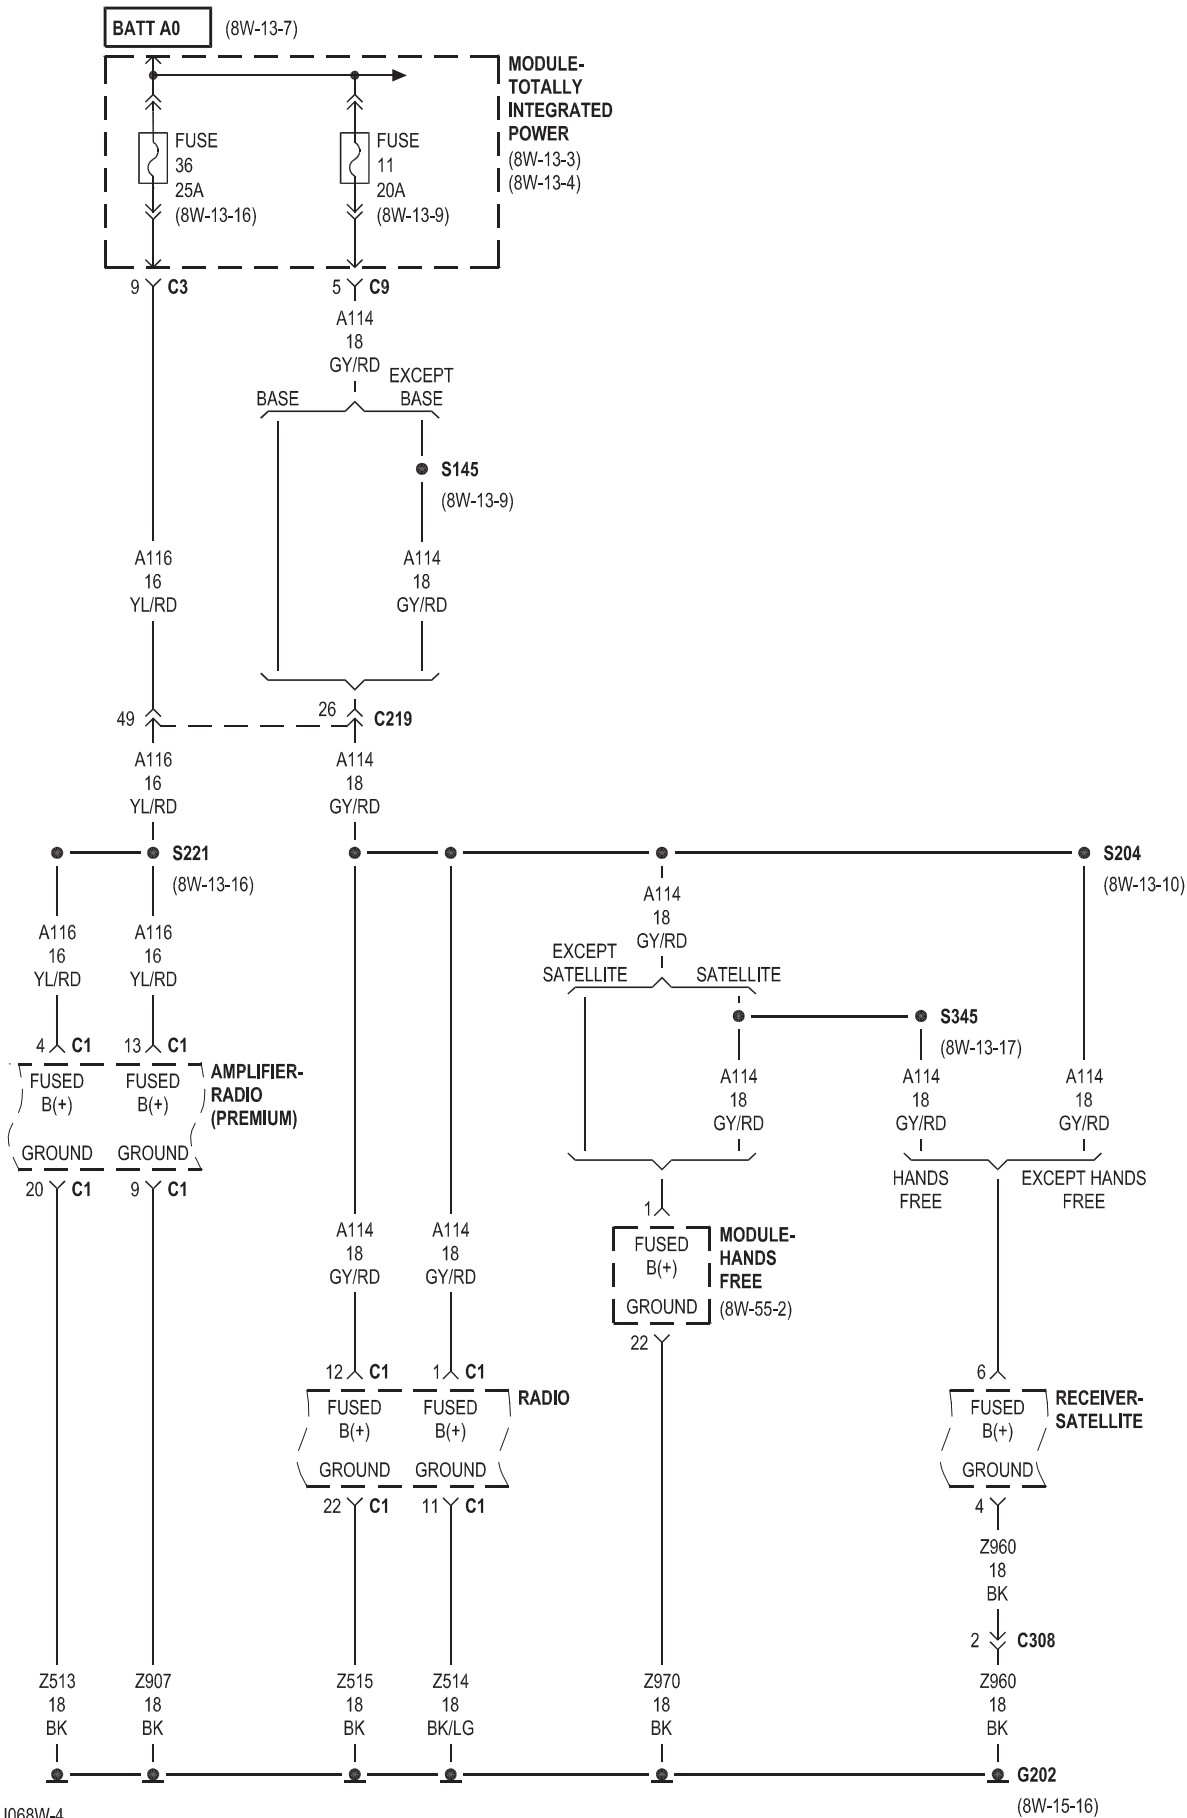

8W-47 AUDIO/VIDEO SYSTEM

Component	Page	Component	Page
Amplifier-Subwoofer	8W-47-10	Radio	8W-47-2, 3, 4, 7, 8, 11
Clockspring	8W-47-9	Receiver-Satellite	8W-47-7, 8, 11
Cluster	8W-47-9	Speaker-Instrument Panel Right	8W-47-4
Electronics	8W-47-10, 11	Speaker-Instrument Panel-Center	8W-47-4
Fuse 11	8W-47-2, 7, 8	Speaker-Instrument Panel-Left	8W-47-4
Fuse 24	8W-47-10	Speaker-Left Front Door	8W-47-3, 6
Fuse 36	8W-47-5, 8	Speaker-Left Rear	8W-47-3, 5, 6
Fuse 39	8W-47-10	Speaker-Right Front Door	8W-47-3, 6
G201	8W-47-9	Speaker-Right Rear	8W-47-3, 5, 6
G202	8W-47-2, 5, 7, 8	Speaker-Subwoofer	8W-47-10
G302	8W-47-10	Switch-Remote Radio-Left	8W-47-9
Media System-Monitor/DVD	8W-47-7, 11	Switch-Remote Radio-Right	8W-47-9
Module-Hands Free	8W-47-2, 8, 11		
Module-Totally Integrated			
Power	8W-47-2, 5, 7, 8, 10, 11		

■ ■ ■ SRT