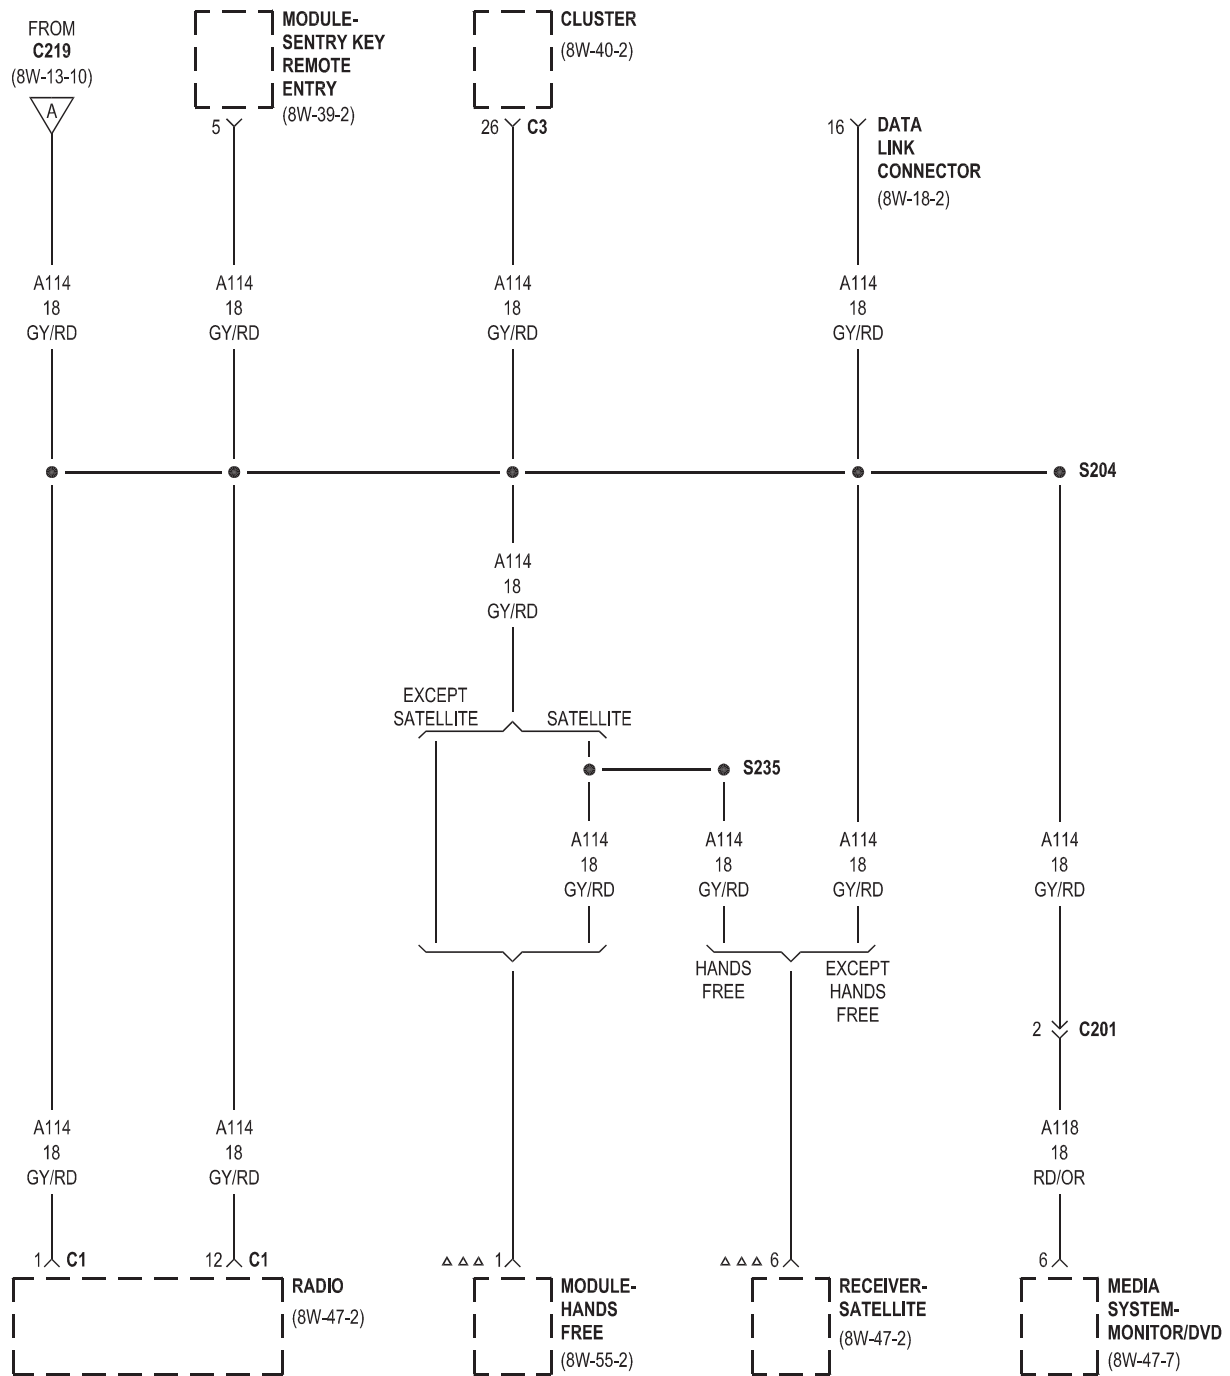

- AWAL
- ▽▽ EXCEPT BASE
- DIESEL
- ▼▼▼▼ POWER WAGON
- ◆◆◆◆ TRAILER TOW

FUSES
(TIPM)

FUSE NO.	AMPS	FUSED CIRCUIT	FUNCTION
26	20A	A103 18GY/RD	FUSED B(+)
27	40A	A210 12OR/RD	FUSED B(+)
28	10A	F202 20PK/GY	FUSED IGNITION SWITCH OUTPUT (RUN-START)
29	10A	F21 20PK/DG	FUSED IGNITION SWITCH OUTPUT (RUN-START)
30	15A	F960 20PK/LG	FUSED IGNITION SWITCH OUTPUT (RUN-START)
31	10A	A918 20RD ●●●●	FUSED B(+)
32	10A	F504 20GY/PK	FUSED IGNITION SWITCH OUTPUT (RUN)
33	10A	F921 20PK/LB	FUSED IGNITION SWITCH OUTPUT (RUN-START)
34	-	-	-
35	15A	A944 20RD	FUSED B(+)
36	25A	A116 16YL/RD	FUSED B(+)
37	15A	A118 18RD/OR	FUSED IGNITION SWITCH OUTPUT (RUN-START)
38	20A	A205 18RD/OR	FUSED B(+)
39	10A	F983 20PK/YL	FUSED IGNITION SWITCH OUTPUT (RUN-ACC)
40	20A	F984 18PK/YL	FUSED IGNITION SWITCH OUTPUT (RUN-ACC)
41	-	-	-
42	30A	A209 10RD ○○	FUSED B(+)

○○ DIESEL

●●●● EXCEPT DIESEL MTC

3.7L A/T
 A/T

 5.9L DIESEL
 ▼▼▼▼ POWER WAGON

○ GAS ●●● 5.9L DIESEL
 ■ HEATED SEATS ■■■■ 6.7L DIESEL

● BOX ON
●● BOX OFF

⊗ NOTE: D64, D65 CIRCUITS ARE TWISTED PAIR

⊗

⊗ NOTE: D64, D65 CIRCUITS ARE TWISTED PAIR

- M/T
- ▲▲▲▲ 6.7L DIESEL
- EXCEPT 6.7L DIESEL

○ GAS
 ▼▼ EXCEPT BASE

A/T