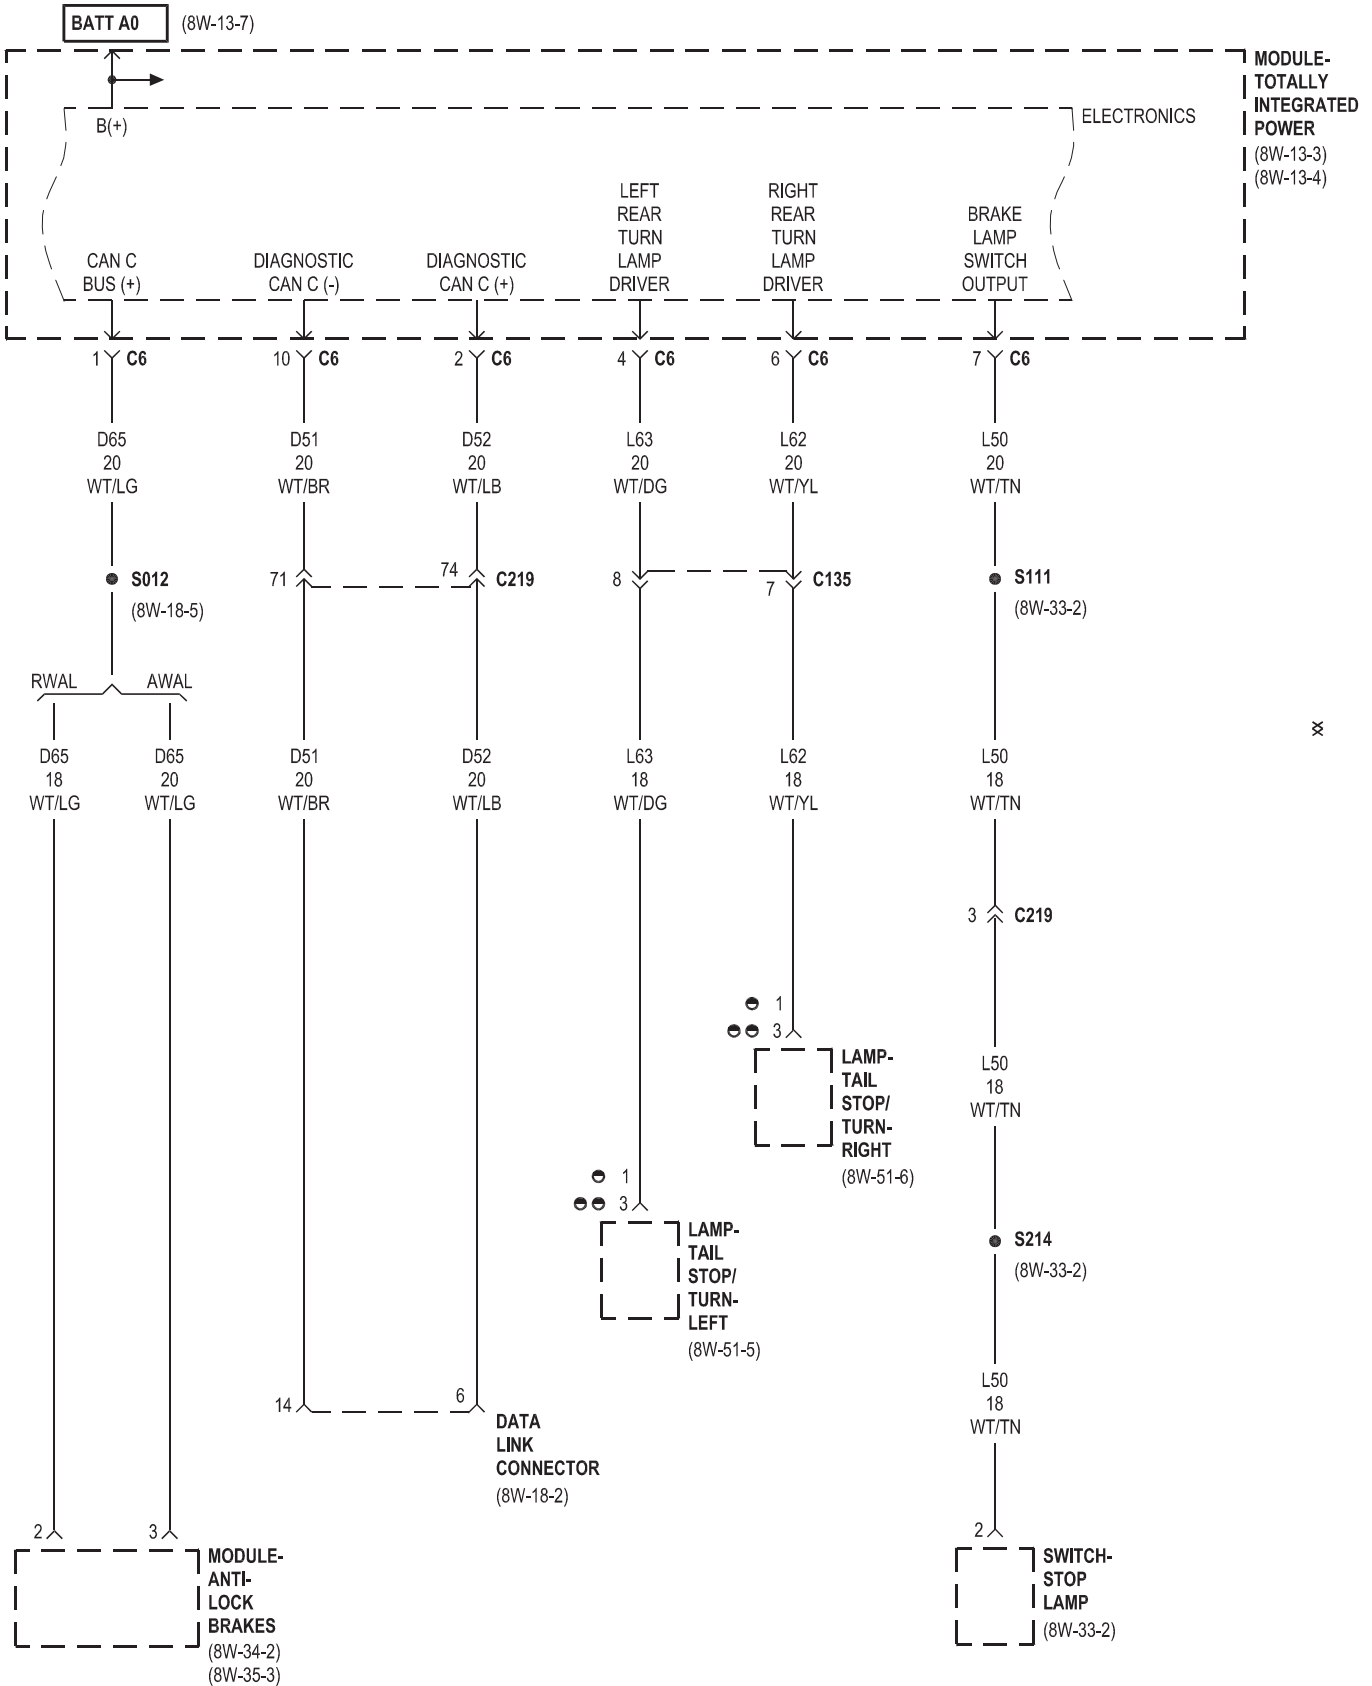

- AWAL
- ▽▽ EXCEPT BASE
- DIESEL
- ▼▼▼▼ POWER WAGON
- ◆◆◆◆ TRAILER TOW

FUSES
(TIPM)

FUSE NO.	AMPS	FUSED CIRCUIT	FUNCTION
26	20A	A103 18GY/RD	FUSED B(+)
27	40A	A210 12OR/RD	FUSED B(+)
28	10A	F202 20PK/GY	FUSED IGNITION SWITCH OUTPUT (RUN-START)
29	10A	F21 20PK/DG	FUSED IGNITION SWITCH OUTPUT (RUN-START)
30	15A	F960 20PK/LG	FUSED IGNITION SWITCH OUTPUT (RUN-START)
31	10A	A918 20RD ●●●●	FUSED B(+)
32	10A	F504 20GY/PK	FUSED IGNITION SWITCH OUTPUT (RUN)
33	10A	F921 20PK/LB	FUSED IGNITION SWITCH OUTPUT (RUN-START)
34	-	-	-
35	15A	A944 20RD	FUSED B(+)
36	25A	A116 16YL/RD	FUSED B(+)
37	15A	A118 18RD/OR	FUSED IGNITION SWITCH OUTPUT (RUN-START)
38	20A	A205 18RD/OR	FUSED B(+)
39	10A	F983 20PK/YL	FUSED IGNITION SWITCH OUTPUT (RUN-ACC)
40	20A	F984 18PK/YL	FUSED IGNITION SWITCH OUTPUT (RUN-ACC)
41	-	-	-
42	30A	A209 10RD ○○	FUSED B(+)

○○ DIESEL

●●●● EXCEPT DIESEL MTC

3.7L A/T
 A/T

 5.9L DIESEL
 ▼▼▼▼ POWER WAGON

○ GAS ●●● 5.9L DIESEL
 ■ HEATED SEATS ■■■■ 6.7L DIESEL

● BOX ON
●● BOX OFF

⊗ NOTE: D64, D65 CIRCUITS ARE TWISTED PAIR

⊗

⊗ NOTE: D64, D65 CIRCUITS ARE TWISTED PAIR

- M/T
- ▲▲▲▲ 6.7L DIESEL
- EXCEPT 6.7L DIESEL

○ GAS
 ▼▼ EXCEPT BASE

A/T