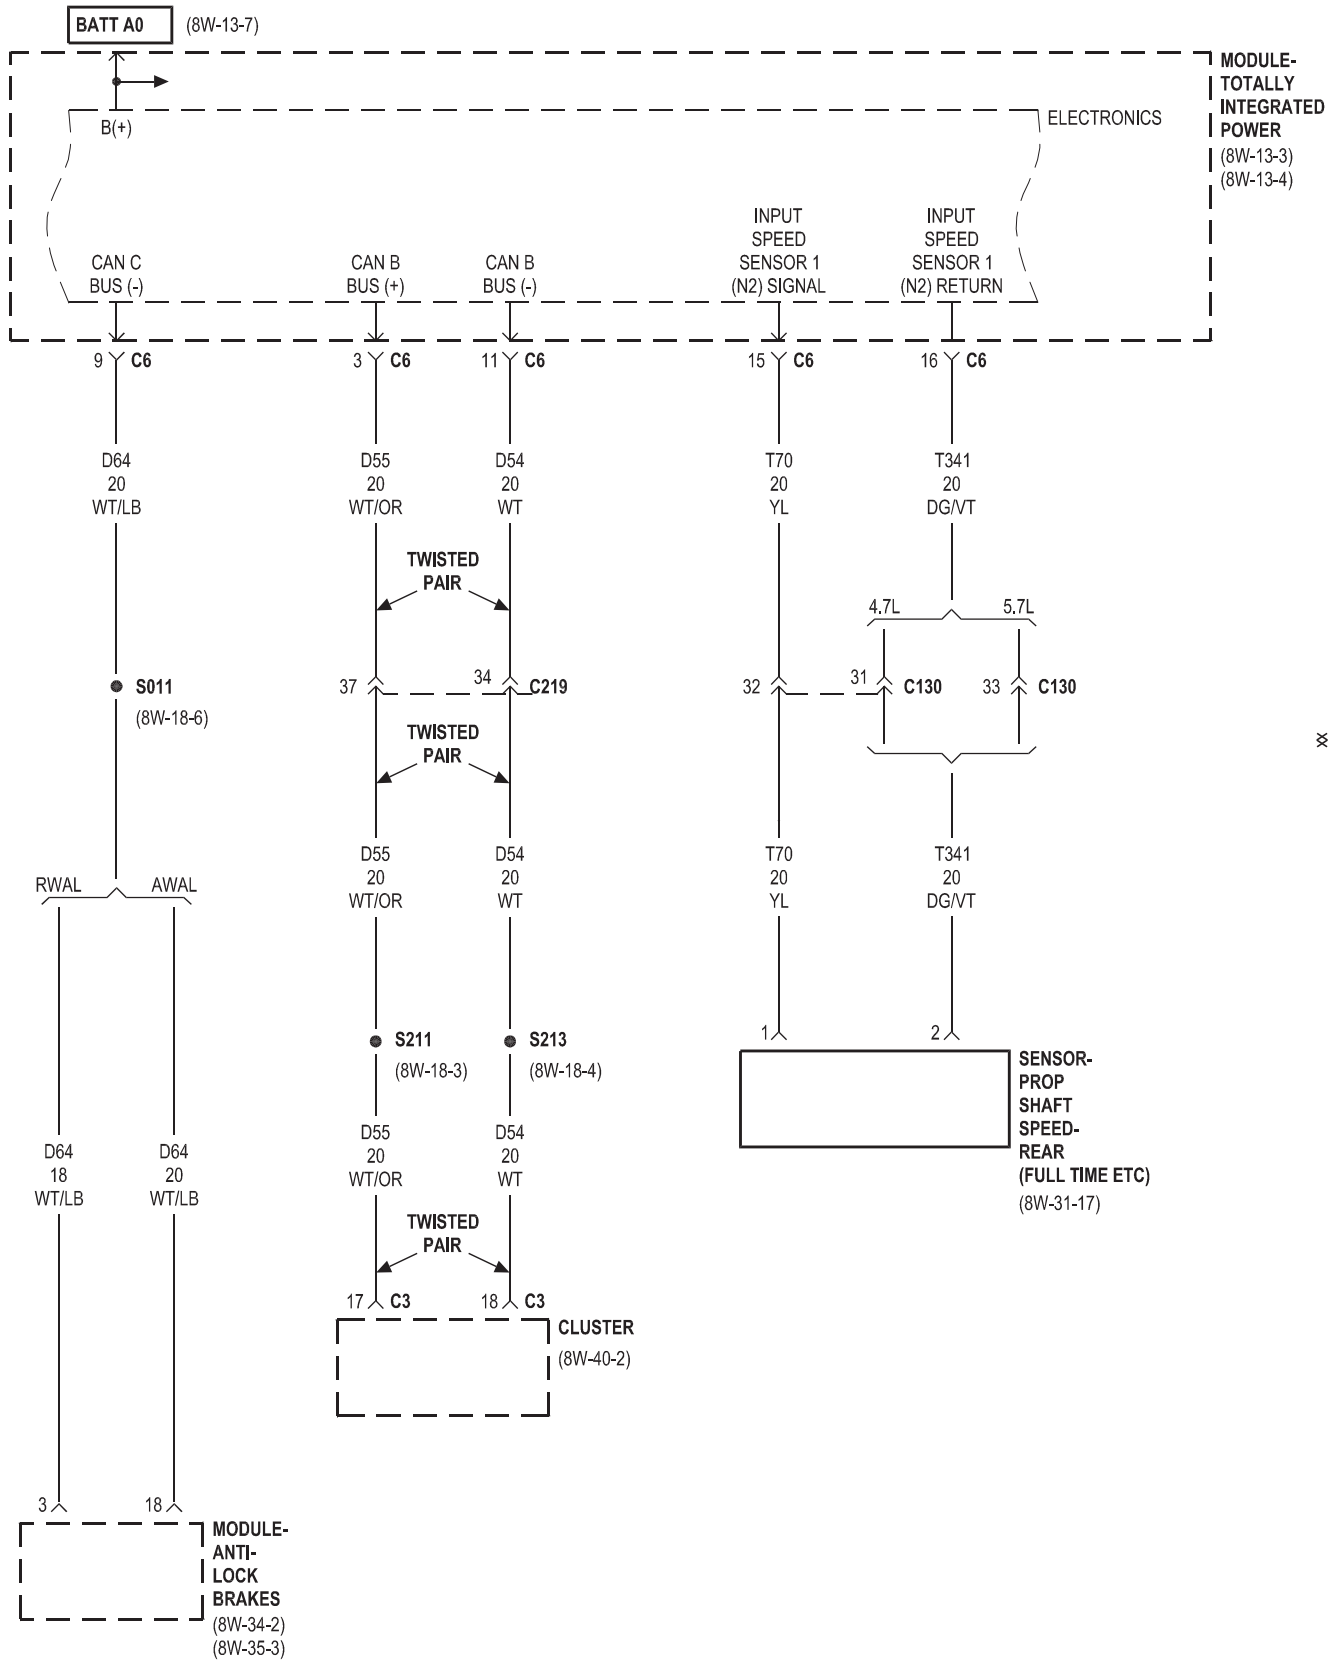

⊗

⊗ NOTE: D64, D65 CIRCUITS ARE TWISTED PAIR