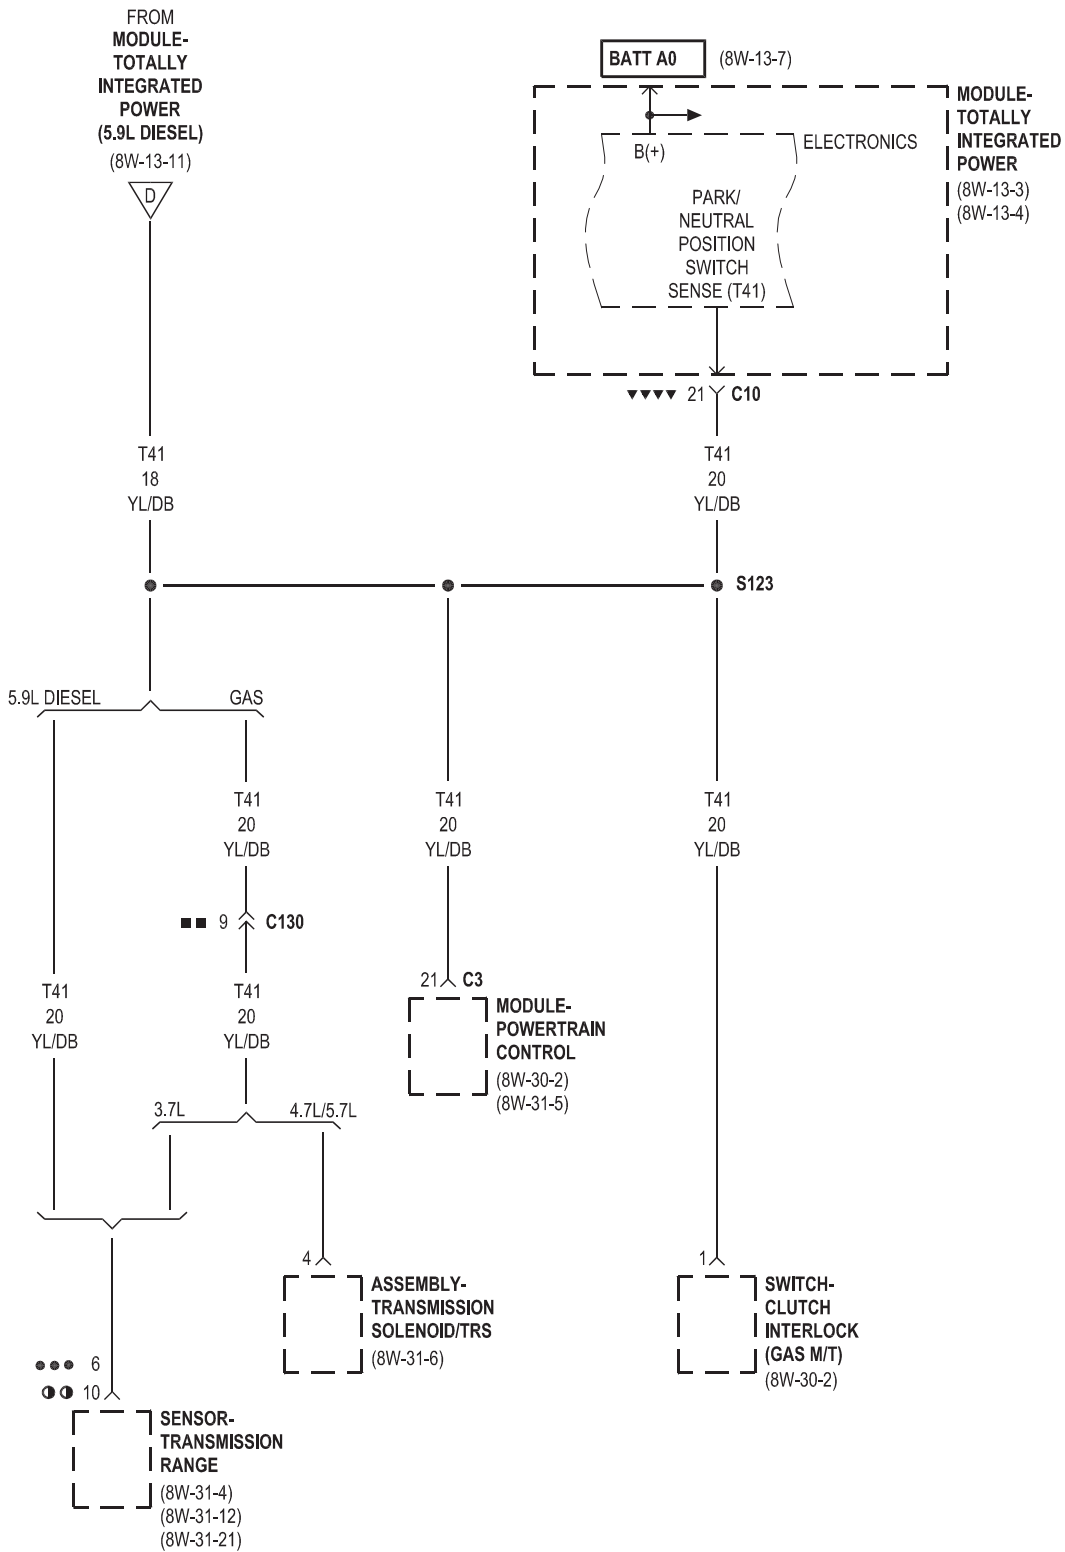

3.7L A/T
 A/T

 5.9L DIESEL
▼▼▼▼ POWER WAGON