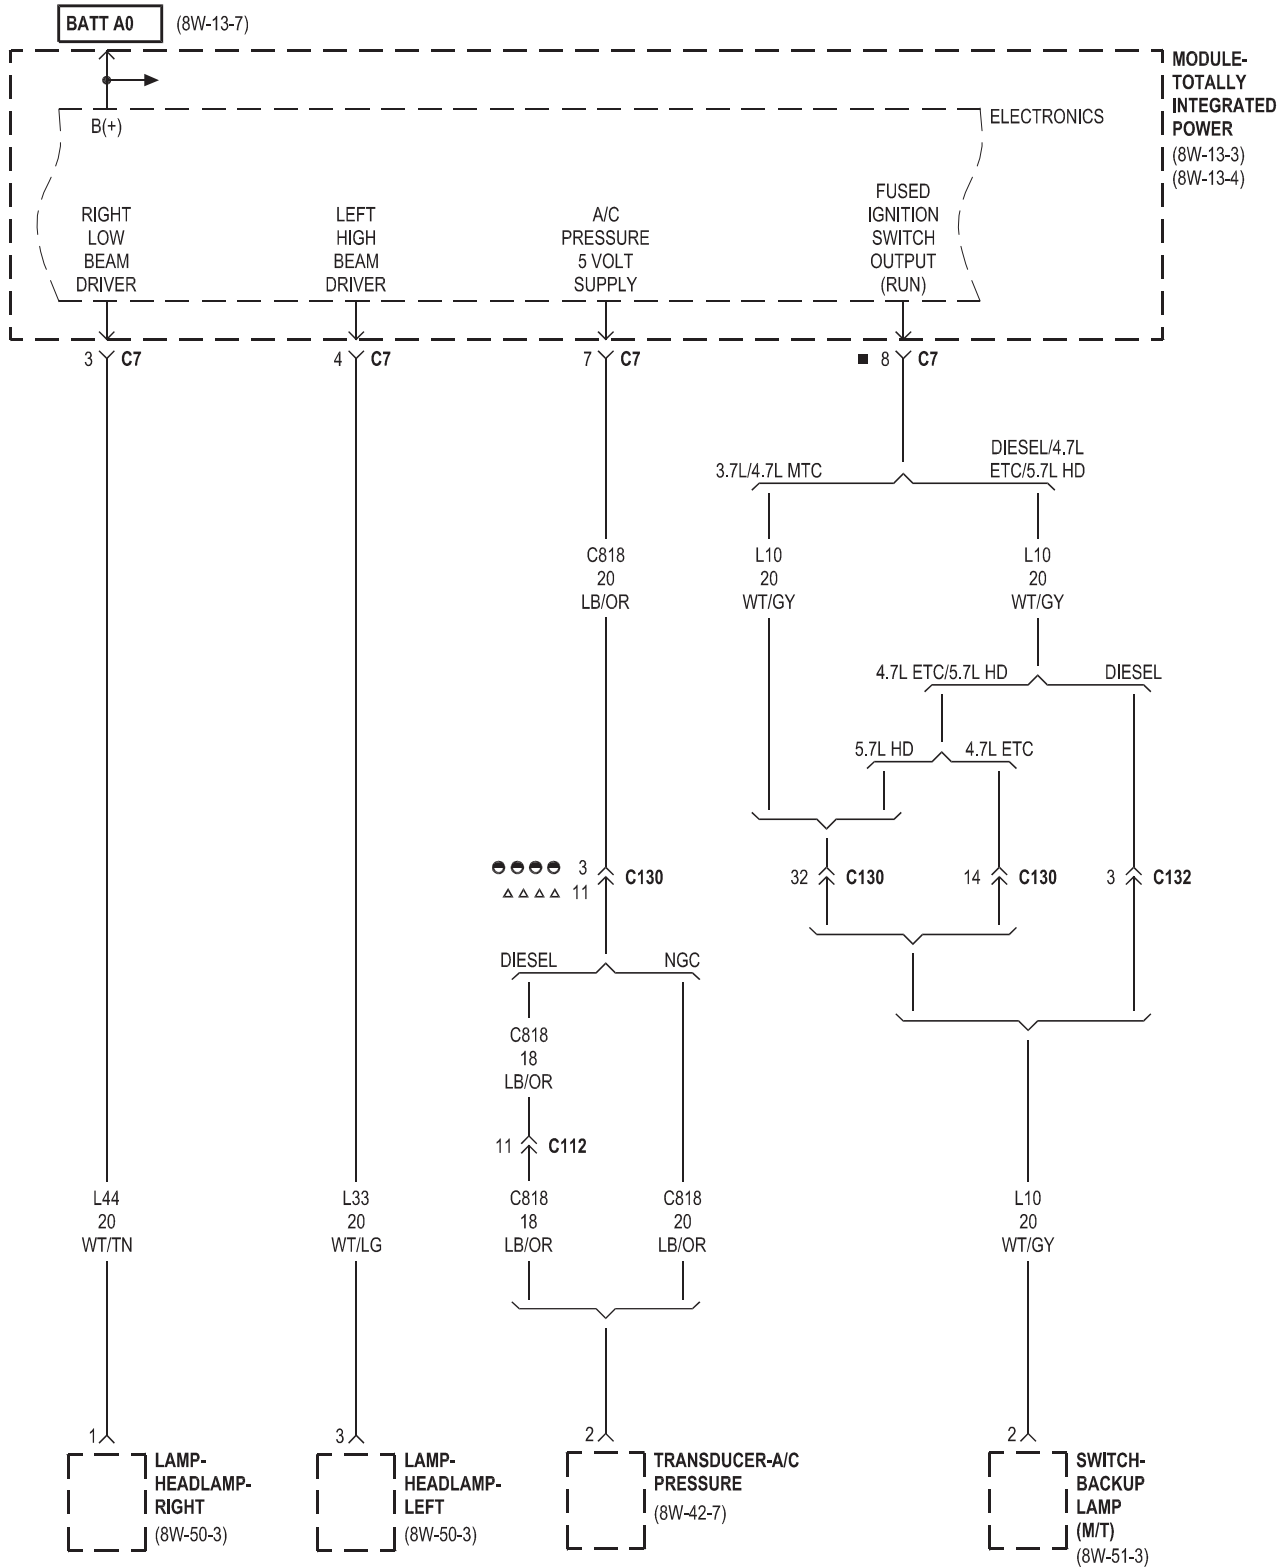

MODULE-
TOTALLY INTEGRATED POWER
(FRONT VIEW)

MODULE-
TOTALLY INTEGRATED POWER
(REAR VIEW)

FUSES
(TIPM)

FUSE NO.	AMPS	FUSED CIRCUIT	FUNCTION
1	20A	A405 18RD/DB	FUSED B(+)
2	20A	A941 18RD	FUSED B(+)
3	-	-	-
4	20A	A104 20YL/RD	FUSED B(+)
5	20A	A310 16RD/LB ▽▽	FUSED B(+)
6	10A	A212 20RD/OR ○○	FUSED B(+)
7	-	-	-
8	10A	C16 18DB/GY ▽▽	REAR WINDOW DEFOGGER CONTROL OUTPUT
9	30A	A121 14RD/YL ▼▼▼▼	FUSED B(+)
10	5A	T41 20YL/DB	PARK/NEUTRAL POSITION SWITCH SENSE (T41)
11	20A	A114 18GY/RD	FUSED B(+)
12	30A	A400 14TN/RD ◆◆◆◆	FUSED B(+)
13	25A	A111 14DG/RD ■	FUSED B(+)
14	15A	L7 20WT/YL	FUSED PARK LAMP FEED
15	20A	L678 18BR	FUSED PARK LAMP FEED
16	15A	L70 20WT/GY	FUSED PARK LAMP FEED
17	-	-	-
18	40A	A107 12TN/RD ■	FUSED B(+)
19	30A	A100 14RD/VT ◆◆◆◆	BACKUP LAMP FEED
20	10A	F100 20PK/VT	FUSED IGNITION SWITCH OUTPUT (RUN)
21	10A	F201 20PK/OR	FUSED IGNITION SWITCH OUTPUT (RUN-START)
22	2A	A106 20LB/RD	FUSED B(+)
23	10A	A919 20RD	FUSED B(+)
24	20A	A916 16RD	FUSED B(+)
25	10A	A940 18RD	FUSED B(+)

- AWAL
- ▽▽ EXCEPT BASE
- DIESEL
- ▼▼▼▼ POWER WAGON
- ◆◆◆◆ TRAILER TOW

FUSES
(TIPM)

FUSE NO.	AMPS	FUSED CIRCUIT	FUNCTION
26	20A	A103 18GY/RD	FUSED B(+)
27	40A	A210 12OR/RD	FUSED B(+)
28	10A	F202 20PK/GY	FUSED IGNITION SWITCH OUTPUT (RUN-START)
29	10A	F21 20PK/DG	FUSED IGNITION SWITCH OUTPUT (RUN-START)
30	15A	F960 20PK/LG	FUSED IGNITION SWITCH OUTPUT (RUN-START)
31	10A	A918 20RD ●●●●	FUSED B(+)
32	10A	F504 20GY/PK	FUSED IGNITION SWITCH OUTPUT (RUN)
33	10A	F921 20PK/LB	FUSED IGNITION SWITCH OUTPUT (RUN-START)
34	-	-	-
35	15A	A944 20RD	FUSED B(+)
36	25A	A116 16YL/RD	FUSED B(+)
37	15A	A118 18RD/OR	FUSED IGNITION SWITCH OUTPUT (RUN-START)
38	20A	A205 18RD/OR	FUSED B(+)
39	10A	F983 20PK/YL	FUSED IGNITION SWITCH OUTPUT (RUN-ACC)
40	20A	F984 18PK/YL	FUSED IGNITION SWITCH OUTPUT (RUN-ACC)
41	-	-	-
42	30A	A209 10RD ○○	FUSED B(+)

⊗ NOTE: D64, D65 CIRCUITS ARE TWISTED PAIR

- M/T
- ▲▲▲▲ 6.7L DIESEL
- EXCEPT 6.7L DIESEL

○ GAS
 ▼▼ EXCEPT BASE

A/T