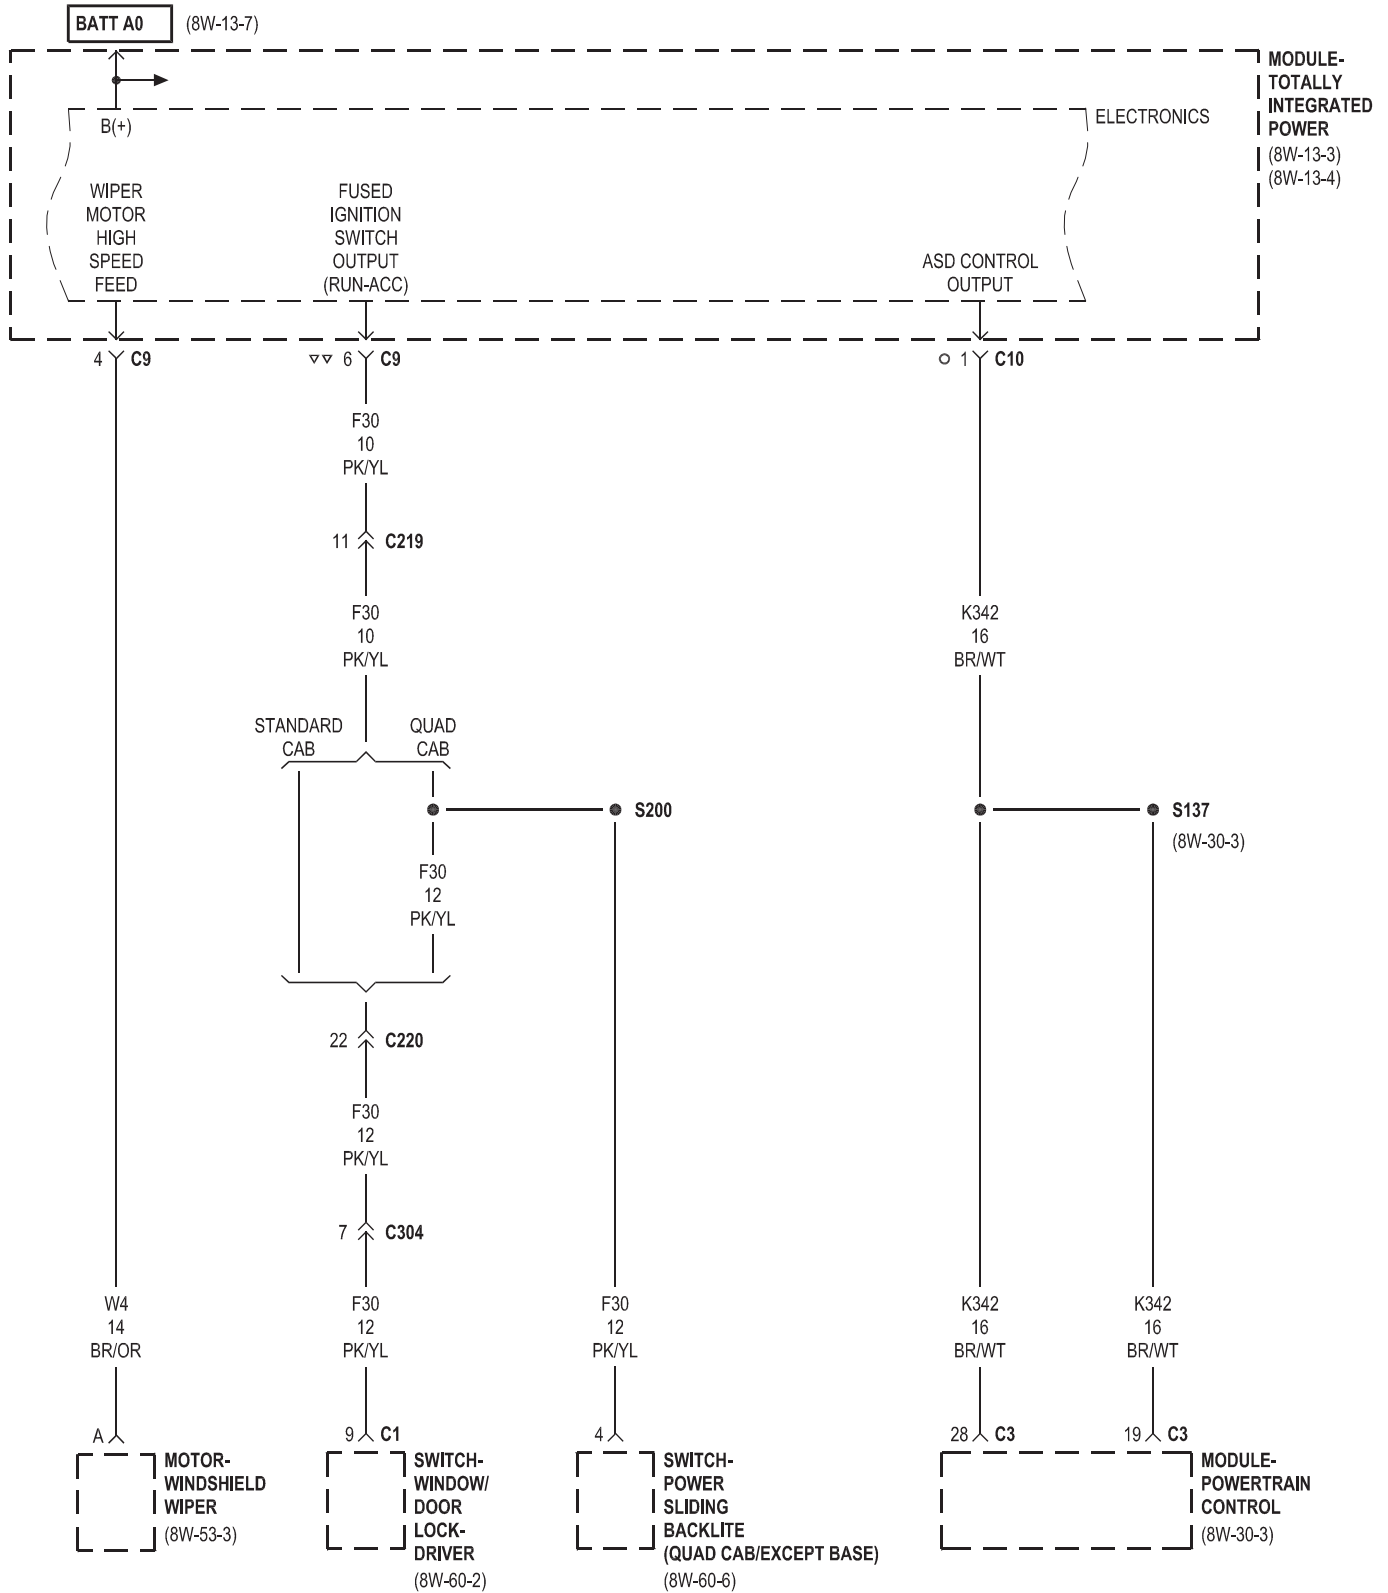

- AWAL
- ▽▽ EXCEPT BASE
- DIESEL
- ▼▼▼▼ POWER WAGON
- ◆◆◆◆ TRAILER TOW

FUSES
(TIPM)

FUSE NO.	AMPS	FUSED CIRCUIT	FUNCTION
26	20A	A103 18GY/RD	FUSED B(+)
27	40A	A210 12OR/RD	FUSED B(+)
28	10A	F202 20PK/GY	FUSED IGNITION SWITCH OUTPUT (RUN-START)
29	10A	F21 20PK/DG	FUSED IGNITION SWITCH OUTPUT (RUN-START)
30	15A	F960 20PK/LG	FUSED IGNITION SWITCH OUTPUT (RUN-START)
31	10A	A918 20RD ●●●●	FUSED B(+)
32	10A	F504 20GY/PK	FUSED IGNITION SWITCH OUTPUT (RUN)
33	10A	F921 20PK/LB	FUSED IGNITION SWITCH OUTPUT (RUN-START)
34	-	-	-
35	15A	A944 20RD	FUSED B(+)
36	25A	A116 16YL/RD	FUSED B(+)
37	15A	A118 18RD/OR	FUSED IGNITION SWITCH OUTPUT (RUN-START)
38	20A	A205 18RD/OR	FUSED B(+)
39	10A	F983 20PK/YL	FUSED IGNITION SWITCH OUTPUT (RUN-ACC)
40	20A	F984 18PK/YL	FUSED IGNITION SWITCH OUTPUT (RUN-ACC)
41	-	-	-
42	30A	A209 10RD ○○	FUSED B(+)

○○ DIESEL

●●●● EXCEPT DIESEL MTC

3.7L A/T
 A/T

 5.9L DIESEL
 ▼▼▼▼ POWER WAGON

○ GAS ●●● 5.9L DIESEL
 ■ HEATED SEATS ■■■■ 6.7L DIESEL

● BOX ON
●● BOX OFF

⊗ NOTE: D64, D65 CIRCUITS ARE TWISTED PAIR

⊗

⊗ NOTE: D64, D65 CIRCUITS ARE TWISTED PAIR

- M/T
- ▲▲▲▲ 6.7L DIESEL
- EXCEPT 6.7L DIESEL

○ GAS
 ▼▼ EXCEPT BASE

A/T