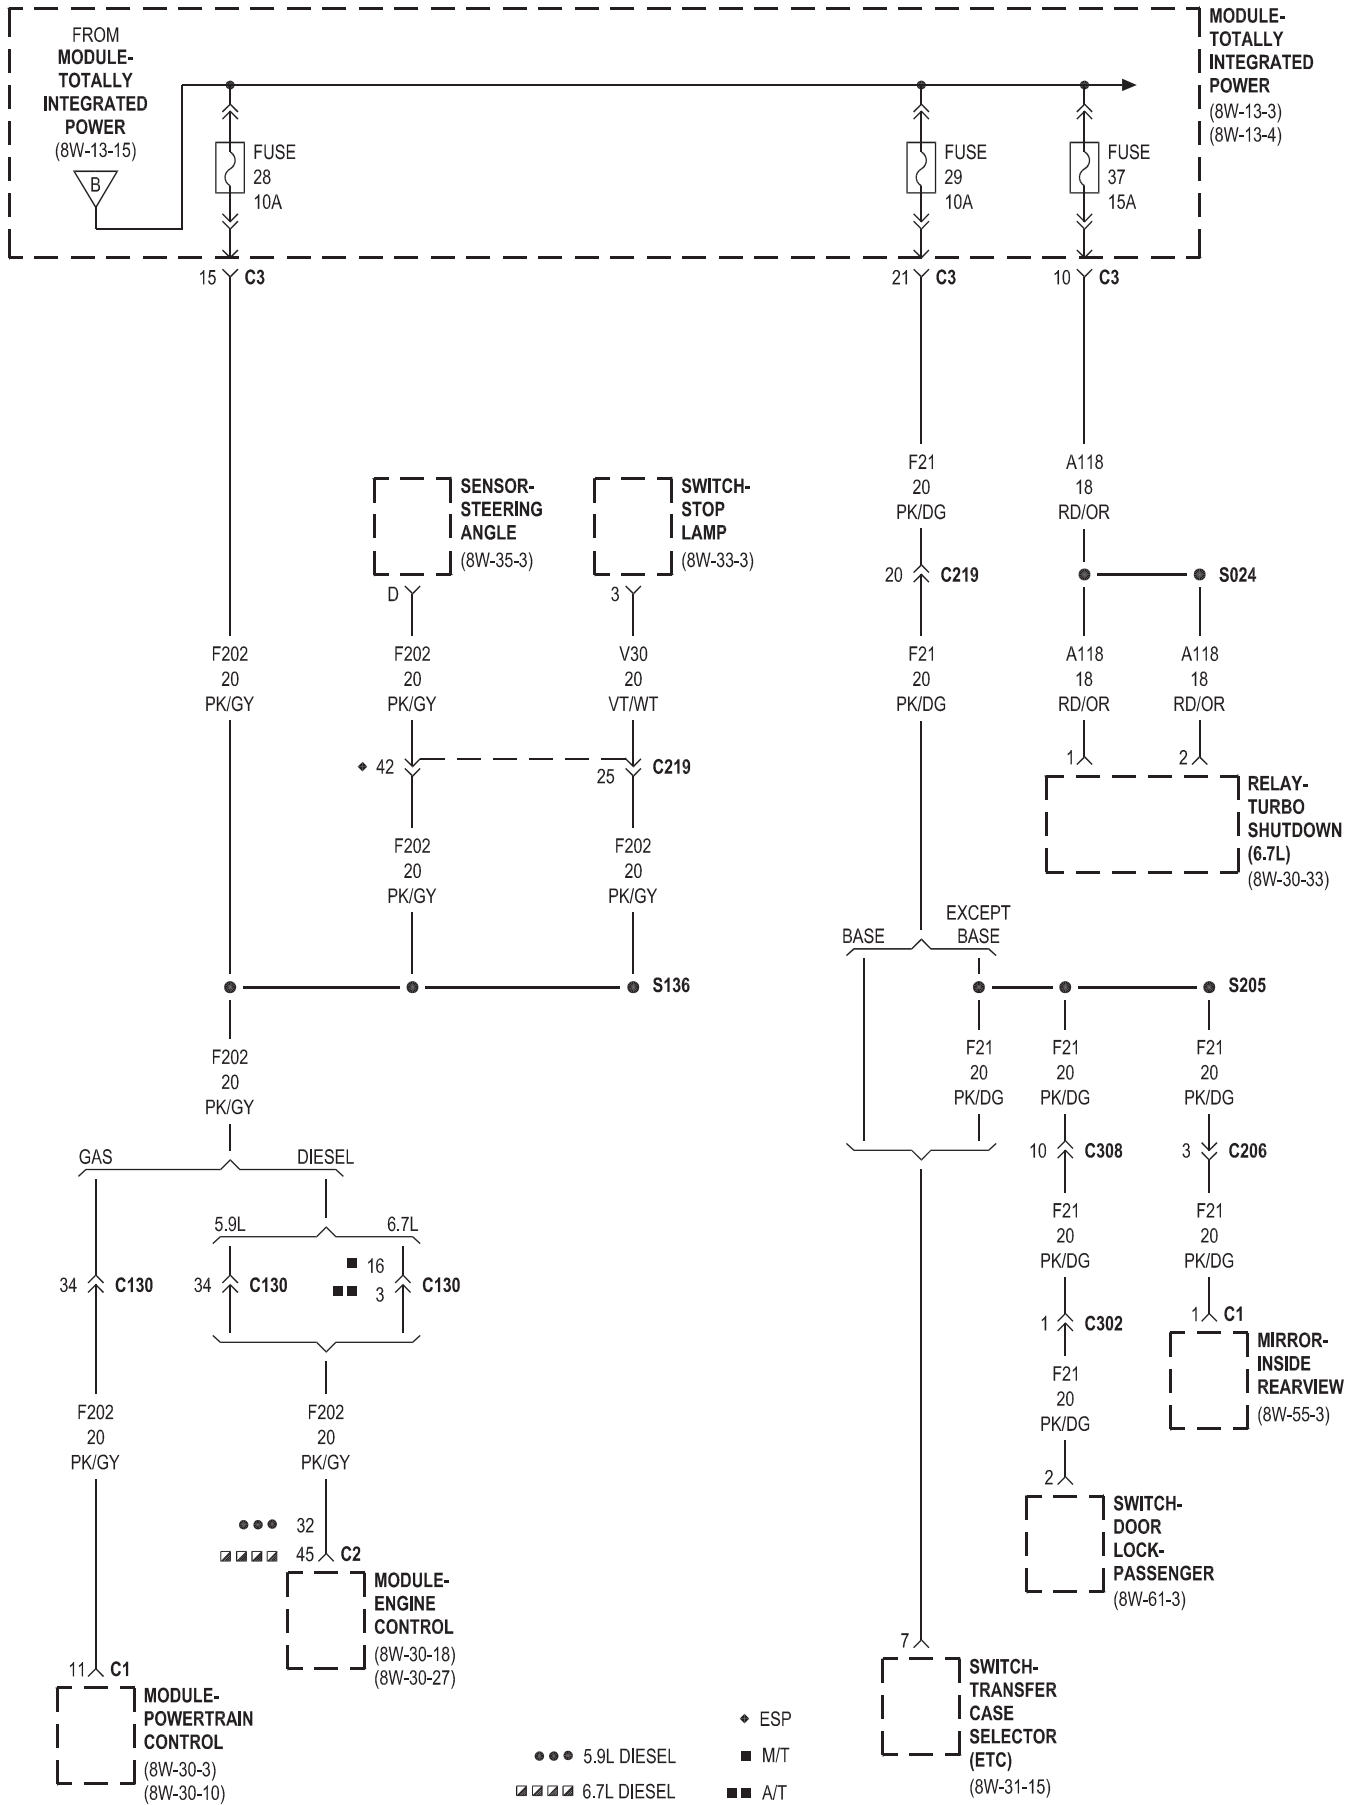

- AWAL
- ▽▽ EXCEPT BASE
- DIESEL
- ▼▼▼▼ POWER WAGON
- ◆◆◆◆ TRAILER TOW

FUSES
(TIPM)

FUSE NO.	AMPS	FUSED CIRCUIT	FUNCTION
26	20A	A103 18GY/RD	FUSED B(+)
27	40A	A210 12OR/RD	FUSED B(+)
28	10A	F202 20PK/GY	FUSED IGNITION SWITCH OUTPUT (RUN-START)
29	10A	F21 20PK/DG	FUSED IGNITION SWITCH OUTPUT (RUN-START)
30	15A	F960 20PK/LG	FUSED IGNITION SWITCH OUTPUT (RUN-START)
31	10A	A918 20RD ●●●●	FUSED B(+)
32	10A	F504 20GY/PK	FUSED IGNITION SWITCH OUTPUT (RUN)
33	10A	F921 20PK/LB	FUSED IGNITION SWITCH OUTPUT (RUN-START)
34	-	-	-
35	15A	A944 20RD	FUSED B(+)
36	25A	A116 16YL/RD	FUSED B(+)
37	15A	A118 18RD/OR	FUSED IGNITION SWITCH OUTPUT (RUN-START)
38	20A	A205 18RD/OR	FUSED B(+)
39	10A	F983 20PK/YL	FUSED IGNITION SWITCH OUTPUT (RUN-ACC)
40	20A	F984 18PK/YL	FUSED IGNITION SWITCH OUTPUT (RUN-ACC)
41	-	-	-
42	30A	A209 10RD ○○	FUSED B(+)

○○ DIESEL

●●●● EXCEPT DIESEL MTC

3.7L A/T
 A/T

 5.9L DIESEL
 ▼▼▼▼ POWER WAGON

○ GAS ●●● 5.9L DIESEL
 ■ HEATED SEATS ■■■■ 6.7L DIESEL

● BOX ON
●● BOX OFF

⊗ NOTE: D64, D65 CIRCUITS ARE TWISTED PAIR

⊗

⊗ NOTE: D64, D65 CIRCUITS ARE TWISTED PAIR

- M/T
- ▲▲▲▲ 6.7L DIESEL
- EXCEPT 6.7L DIESEL

○ GAS
 ▼▼ EXCEPT BASE

A/T