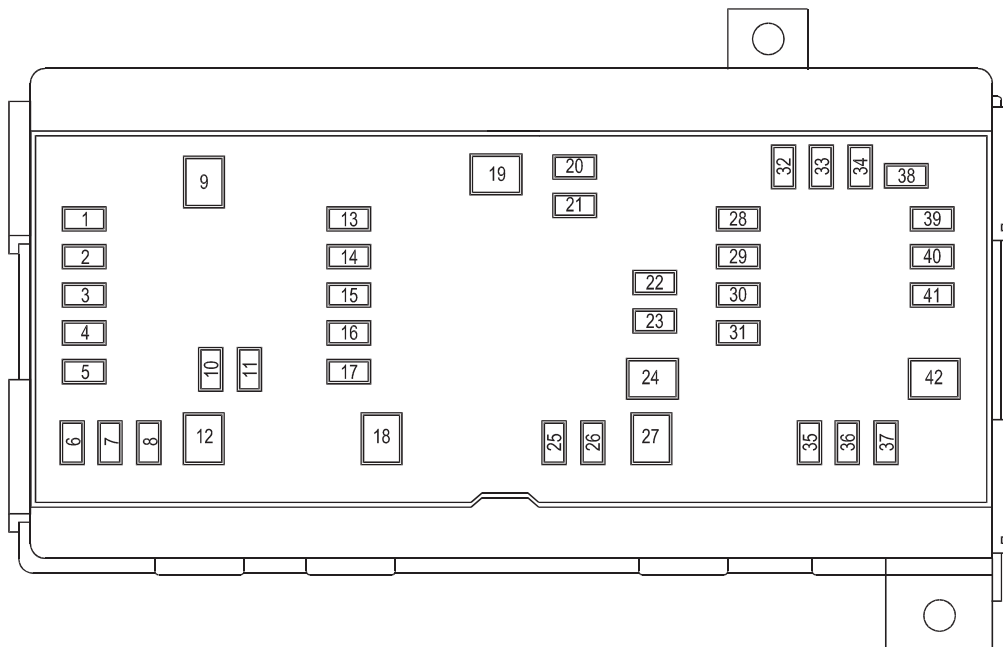

MODULE-
TOTALLY INTEGRATED POWER
(FRONT VIEW)