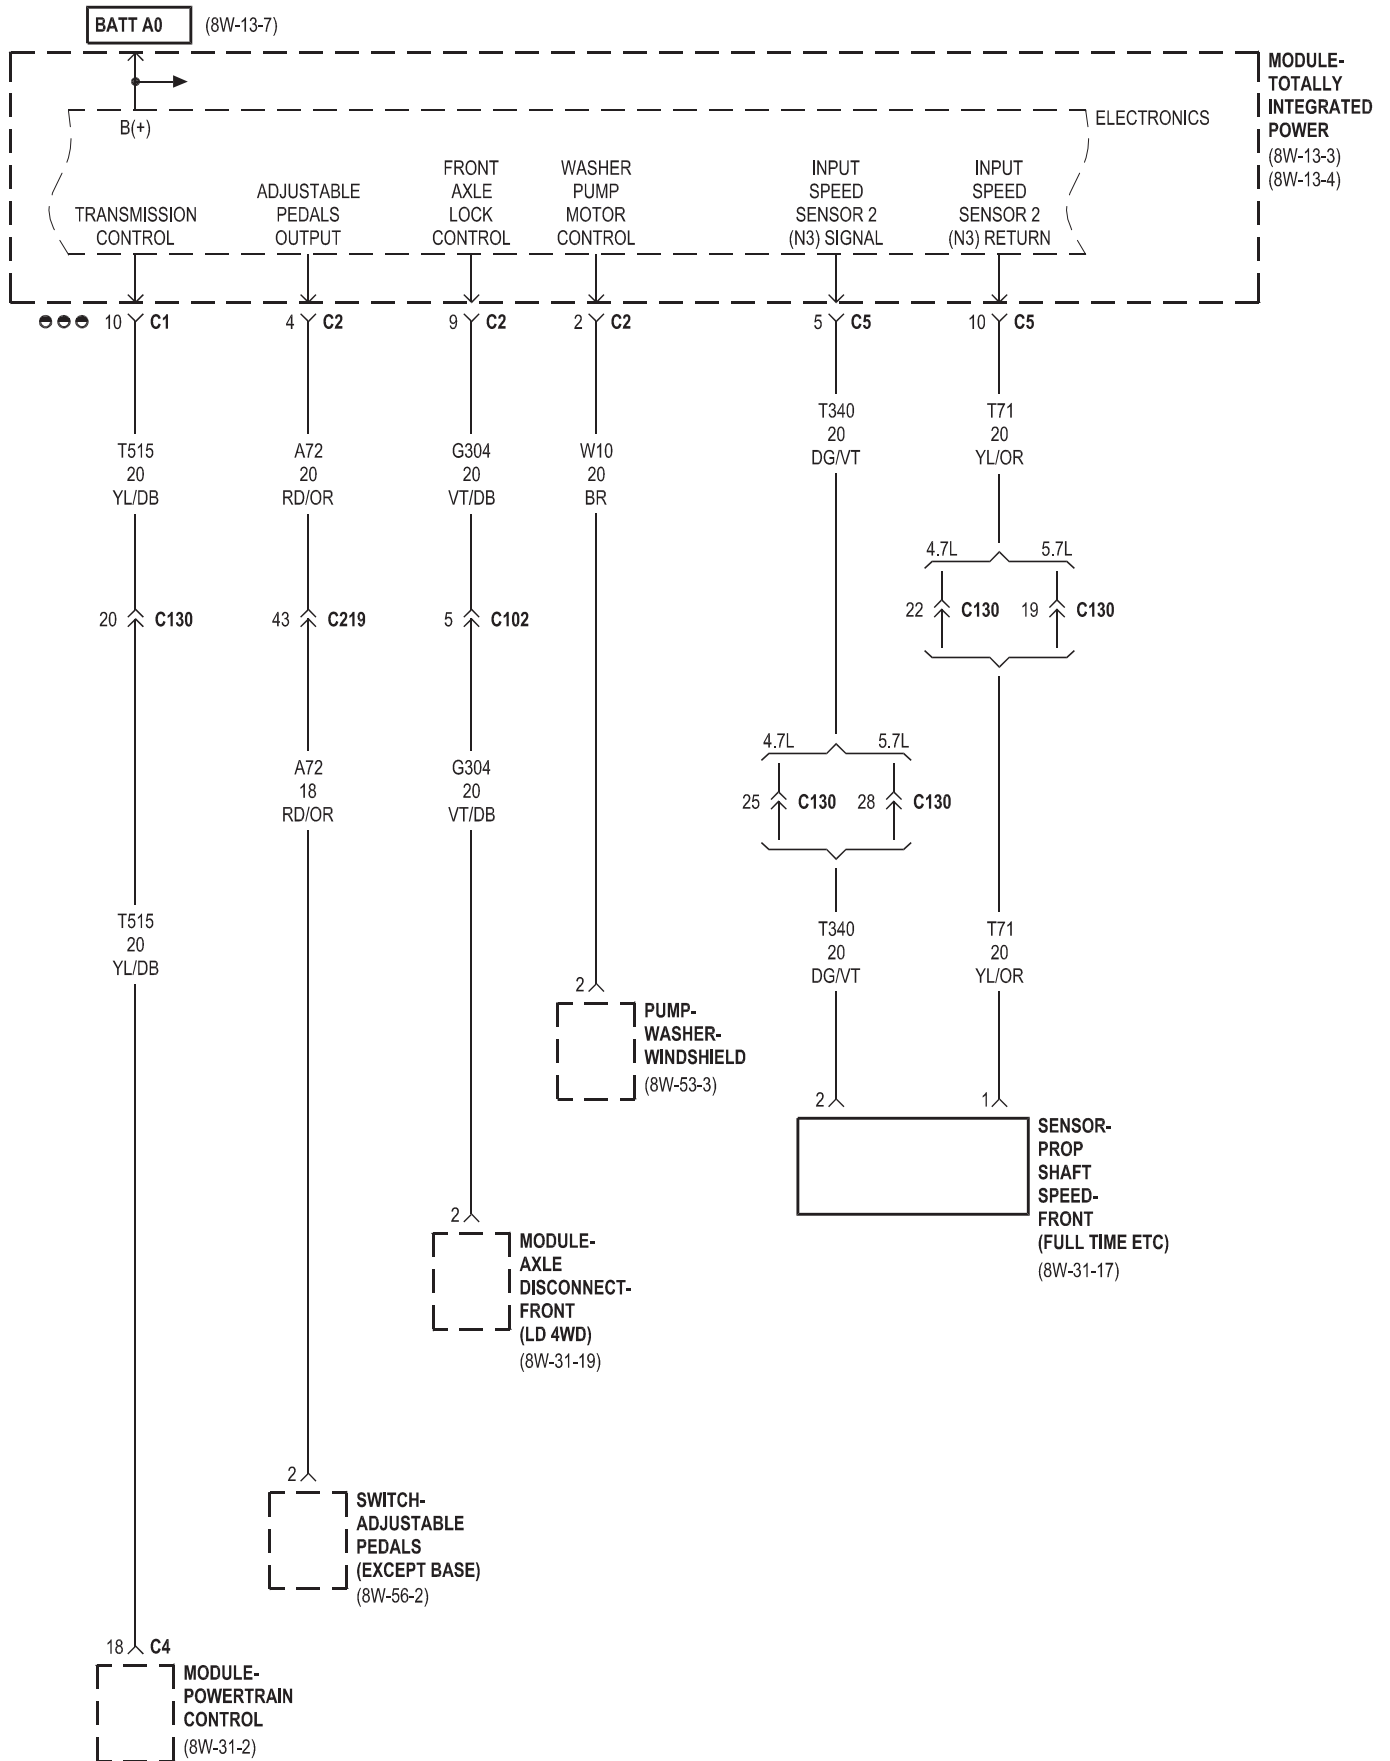

- AWAL
- ▽▽ EXCEPT BASE
- DIESEL
- ▼▼▼▼ POWER WAGON
- ◆◆◆◆ TRAILER TOW

FUSES
(TIPM)

FUSE NO.	AMPS	FUSED CIRCUIT	FUNCTION
26	20A	A103 18GY/RD	FUSED B(+)
27	40A	A210 12OR/RD	FUSED B(+)
28	10A	F202 20PK/GY	FUSED IGNITION SWITCH OUTPUT (RUN-START)
29	10A	F21 20PK/DG	FUSED IGNITION SWITCH OUTPUT (RUN-START)
30	15A	F960 20PK/LG	FUSED IGNITION SWITCH OUTPUT (RUN-START)
31	10A	A918 20RD ●●●●	FUSED B(+)
32	10A	F504 20GY/PK	FUSED IGNITION SWITCH OUTPUT (RUN)
33	10A	F921 20PK/LB	FUSED IGNITION SWITCH OUTPUT (RUN-START)
34	-	-	-
35	15A	A944 20RD	FUSED B(+)
36	25A	A116 16YL/RD	FUSED B(+)
37	15A	A118 18RD/OR	FUSED IGNITION SWITCH OUTPUT (RUN-START)
38	20A	A205 18RD/OR	FUSED B(+)
39	10A	F983 20PK/YL	FUSED IGNITION SWITCH OUTPUT (RUN-ACC)
40	20A	F984 18PK/YL	FUSED IGNITION SWITCH OUTPUT (RUN-ACC)
41	-	-	-
42	30A	A209 10RD ○○	FUSED B(+)

○○ DIESEL

●●●● EXCEPT DIESEL MTC

3.7L A/T
 A/T

 5.9L DIESEL
 ▼▼▼▼ POWER WAGON

○ GAS ●●● 5.9L DIESEL
 ■ HEATED SEATS ■■■■ 6.7L DIESEL

● BOX ON
●● BOX OFF

⊗ NOTE: D64, D65 CIRCUITS ARE TWISTED PAIR

⊗

⊗ NOTE: D64, D65 CIRCUITS ARE TWISTED PAIR

- M/T
- ▲▲▲▲ 6.7L DIESEL
- EXCEPT 6.7L DIESEL

○ GAS
 ▼▼ EXCEPT BASE

A/T