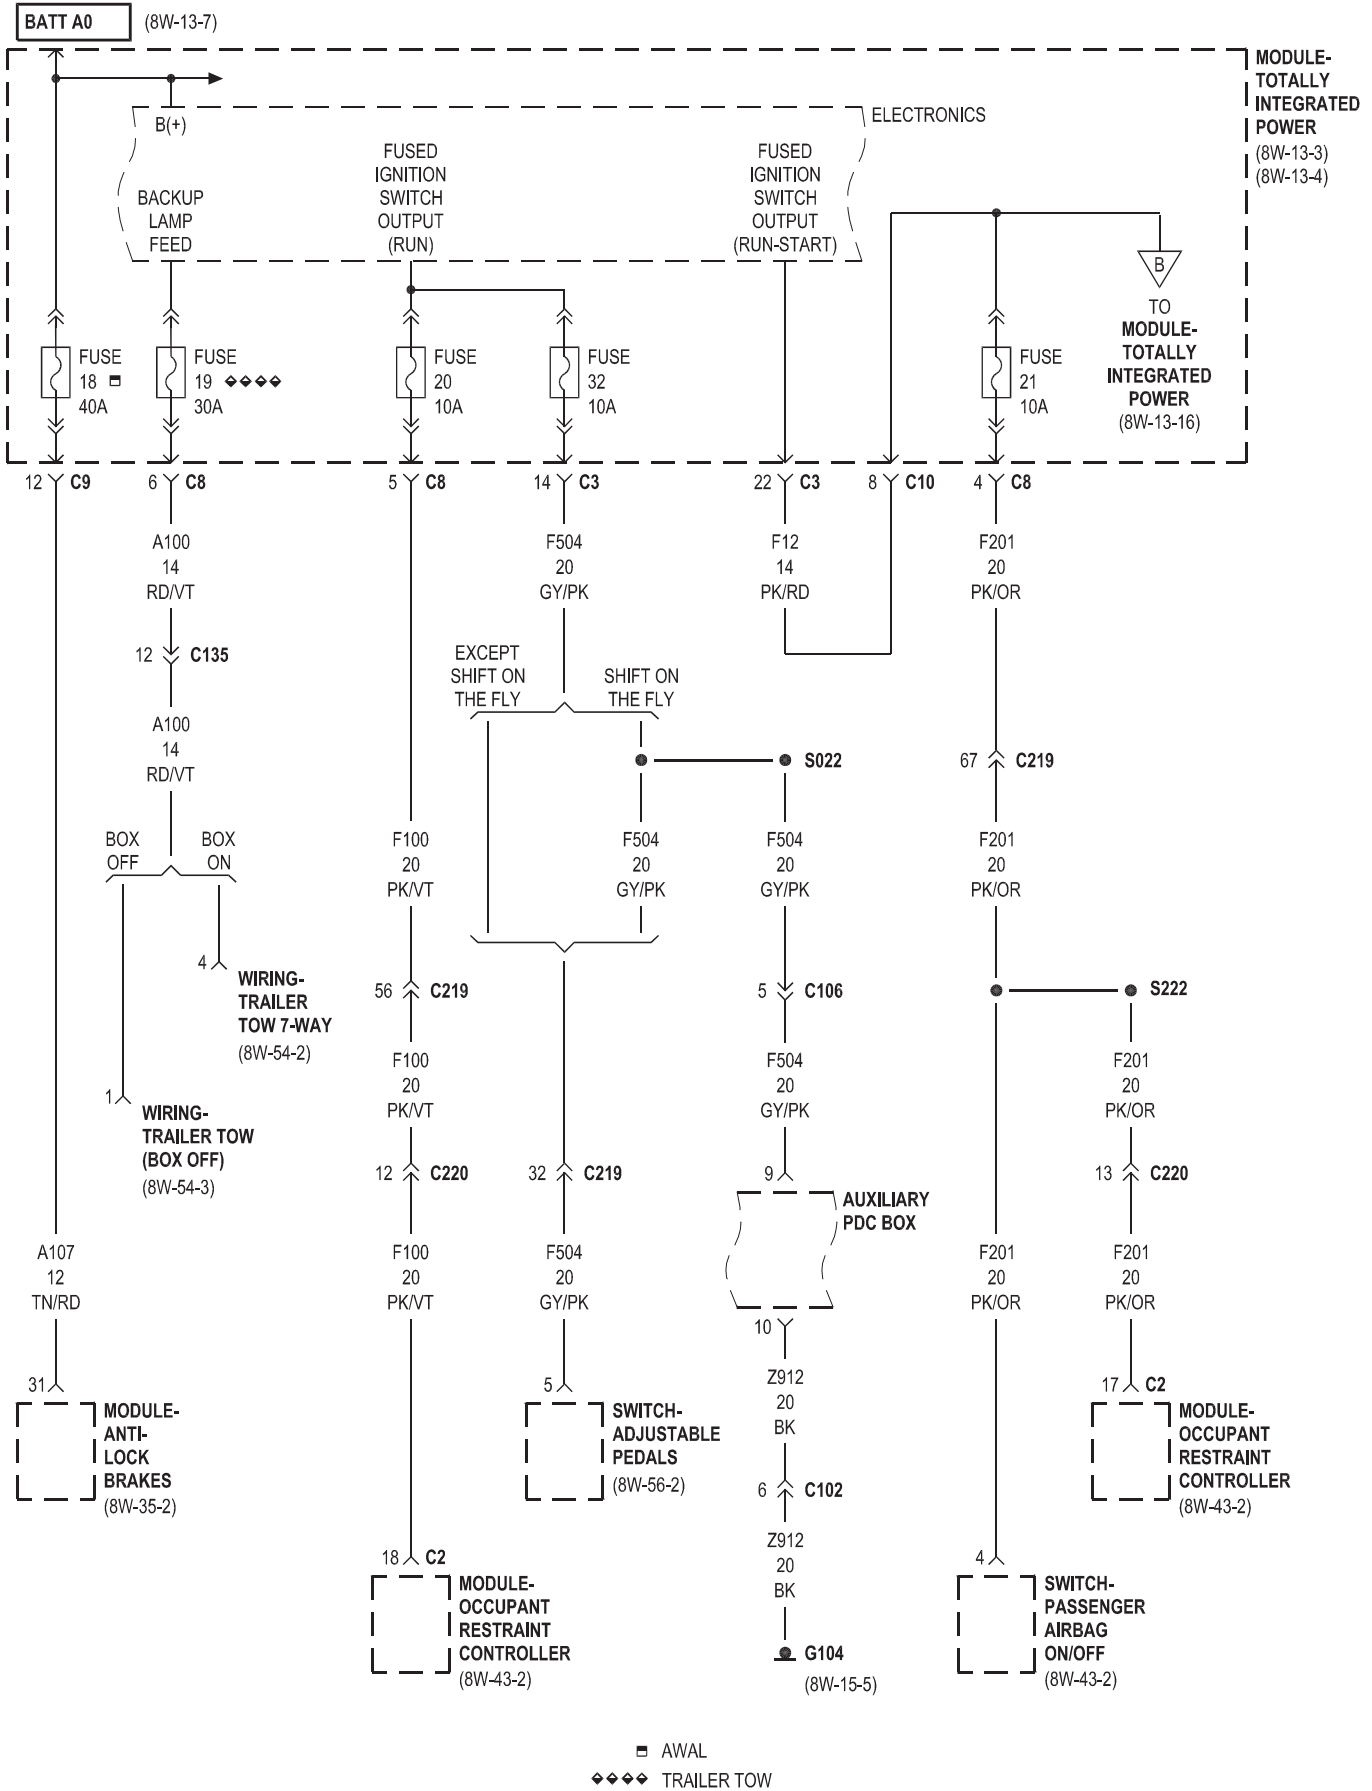

- AWAL
- ▽▽ EXCEPT BASE
- DIESEL
- ▼▼▼▼ POWER WAGON
- ◆◆◆◆ TRAILER TOW

FUSES
(TIPM)

FUSE NO.	AMPS	FUSED CIRCUIT	FUNCTION
26	20A	A103 18GY/RD	FUSED B(+)
27	40A	A210 12OR/RD	FUSED B(+)
28	10A	F202 20PK/GY	FUSED IGNITION SWITCH OUTPUT (RUN-START)
29	10A	F21 20PK/DG	FUSED IGNITION SWITCH OUTPUT (RUN-START)
30	15A	F960 20PK/LG	FUSED IGNITION SWITCH OUTPUT (RUN-START)
31	10A	A918 20RD ●●●●	FUSED B(+)
32	10A	F504 20GY/PK	FUSED IGNITION SWITCH OUTPUT (RUN)
33	10A	F921 20PK/LB	FUSED IGNITION SWITCH OUTPUT (RUN-START)
34	-	-	-
35	15A	A944 20RD	FUSED B(+)
36	25A	A116 16YL/RD	FUSED B(+)
37	15A	A118 18RD/OR	FUSED IGNITION SWITCH OUTPUT (RUN-START)
38	20A	A205 18RD/OR	FUSED B(+)
39	10A	F983 20PK/YL	FUSED IGNITION SWITCH OUTPUT (RUN-ACC)
40	20A	F984 18PK/YL	FUSED IGNITION SWITCH OUTPUT (RUN-ACC)
41	-	-	-
42	30A	A209 10RD ○○	FUSED B(+)

○○ DIESEL

●●●● EXCEPT DIESEL MTC

3.7L A/T
 A/T

 5.9L DIESEL
 ▼▼▼▼ POWER WAGON

○ GAS ●●● 5.9L DIESEL
 ■ HEATED SEATS ■■■■ 6.7L DIESEL

● BOX ON
●● BOX OFF

⊗ NOTE: D64, D65 CIRCUITS ARE TWISTED PAIR

⊗

⊗ NOTE: D64, D65 CIRCUITS ARE TWISTED PAIR

- M/T
- ▲▲▲▲ 6.7L DIESEL
- EXCEPT 6.7L DIESEL

○ GAS
 ▼▼ EXCEPT BASE

A/T