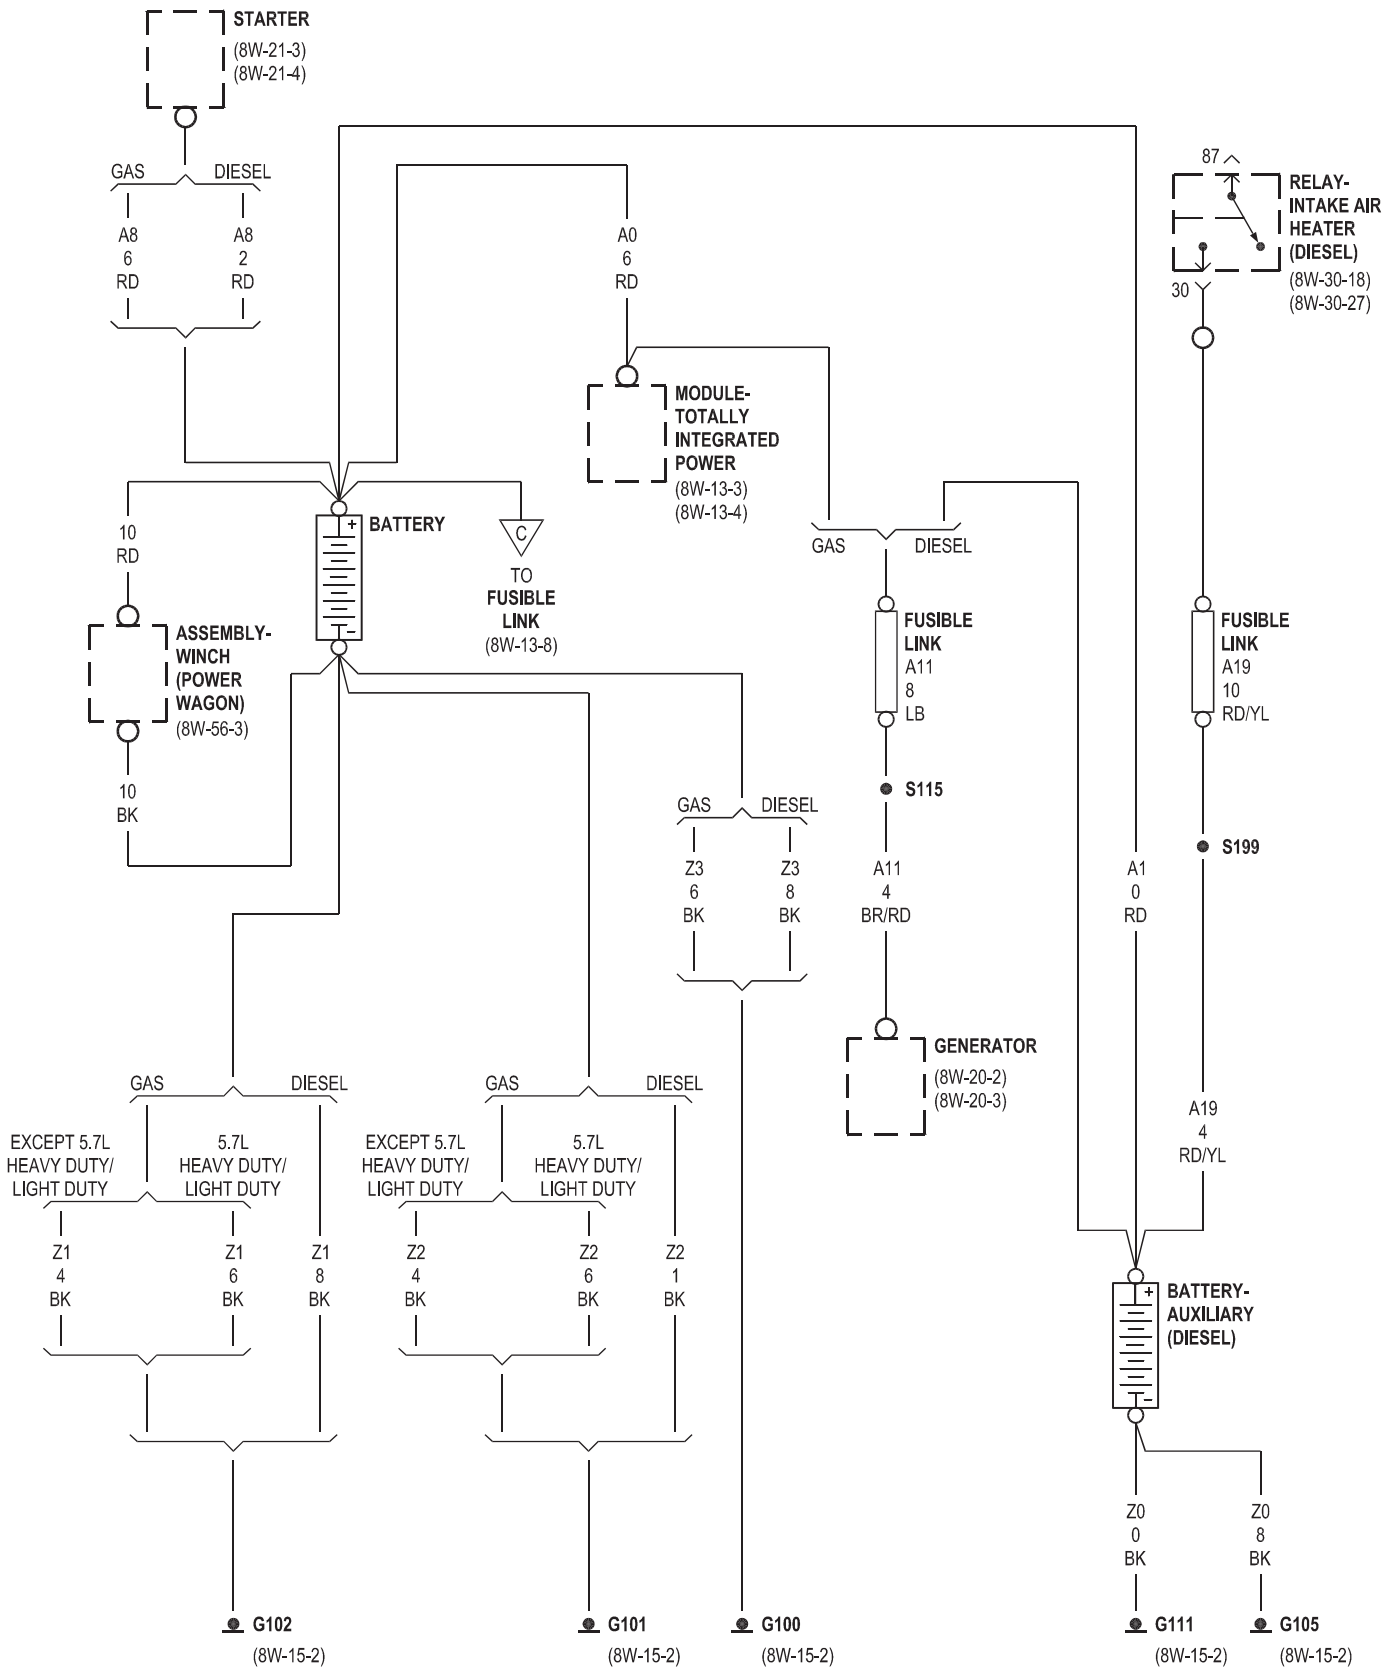

FUSES
(TIPM)

FUSE NO.	AMPS	FUSED CIRCUIT	FUNCTION
26	20A	A103 18GY/RD	FUSED B(+)
27	40A	A210 12OR/RD	FUSED B(+)
28	10A	F202 20PK/GY	FUSED IGNITION SWITCH OUTPUT (RUN-START)
29	10A	F21 20PK/DG	FUSED IGNITION SWITCH OUTPUT (RUN-START)
30	15A	F960 20PK/LG	FUSED IGNITION SWITCH OUTPUT (RUN-START)
31	10A	A918 20RD ●●●●	FUSED B(+)
32	10A	F504 20GY/PK	FUSED IGNITION SWITCH OUTPUT (RUN)
33	10A	F921 20PK/LB	FUSED IGNITION SWITCH OUTPUT (RUN-START)
34	-	-	-
35	15A	A944 20RD	FUSED B(+)
36	25A	A116 16YL/RD	FUSED B(+)
37	15A	A118 18RD/OR	FUSED IGNITION SWITCH OUTPUT (RUN-START)
38	20A	A205 18RD/OR	FUSED B(+)
39	10A	F983 20PK/YL	FUSED IGNITION SWITCH OUTPUT (RUN-ACC)
40	20A	F984 18PK/YL	FUSED IGNITION SWITCH OUTPUT (RUN-ACC)
41	-	-	-
42	30A	A209 10RD ○○	FUSED B(+)

○○ DIESEL

●●●● EXCEPT DIESEL MTC