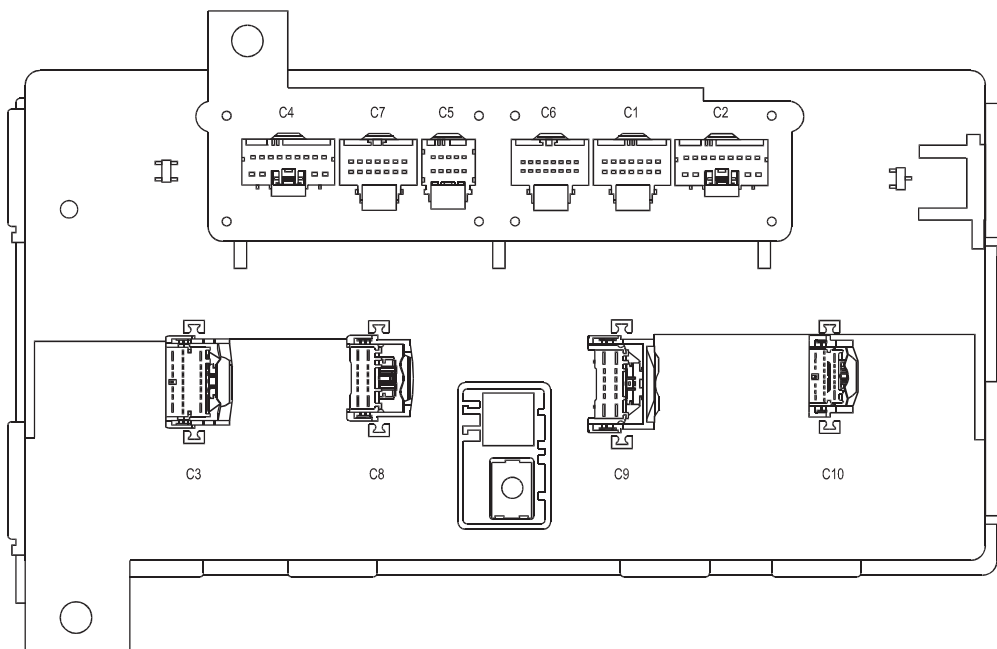

MODULE-
TOTALLY INTEGRATED POWER
(REAR VIEW)

FUSES
(TIPM)

FUSE NO.	AMPS	FUSED CIRCUIT	FUNCTION
1	20A	A405 18RD/DB	FUSED B(+)
2	20A	A941 18RD	FUSED B(+)
3	-	-	-
4	20A	A104 20YL/RD	FUSED B(+)
5	20A	A310 16RD/LB ▽▽	FUSED B(+)
6	10A	A212 20RD/OR ○○	FUSED B(+)
7	-	-	-
8	10A	C16 18DB/GY ▽▽	REAR WINDOW DEFOGGER CONTROL OUTPUT
9	30A	A121 14RD/YL ▼▼▼▼	FUSED B(+)
10	5A	T41 20YL/DB	PARK/NEUTRAL POSITION SWITCH SENSE (T41)
11	20A	A114 18GY/RD	FUSED B(+)
12	30A	A400 14TN/RD ◆◆◆◆	FUSED B(+)
13	25A	A111 14DG/RD ■	FUSED B(+)
14	15A	L7 20WT/YL	FUSED PARK LAMP FEED
15	20A	L678 18BR	FUSED PARK LAMP FEED
16	15A	L70 20WT/GY	FUSED PARK LAMP FEED
17	-	-	-
18	40A	A107 12TN/RD ■	FUSED B(+)
19	30A	A100 14RD/VT ◆◆◆◆	BACKUP LAMP FEED
20	10A	F100 20PK/VT	FUSED IGNITION SWITCH OUTPUT (RUN)
21	10A	F201 20PK/OR	FUSED IGNITION SWITCH OUTPUT (RUN-START)
22	2A	A106 20LB/RD	FUSED B(+)
23	10A	A919 20RD	FUSED B(+)
24	20A	A916 16RD	FUSED B(+)
25	10A	A940 18RD	FUSED B(+)

- AWAL
- ▽▽ EXCEPT BASE
- ○○ DIESEL
- ▼▼▼▼ POWER WAGON
- ◆◆◆◆ TRAILER TOW