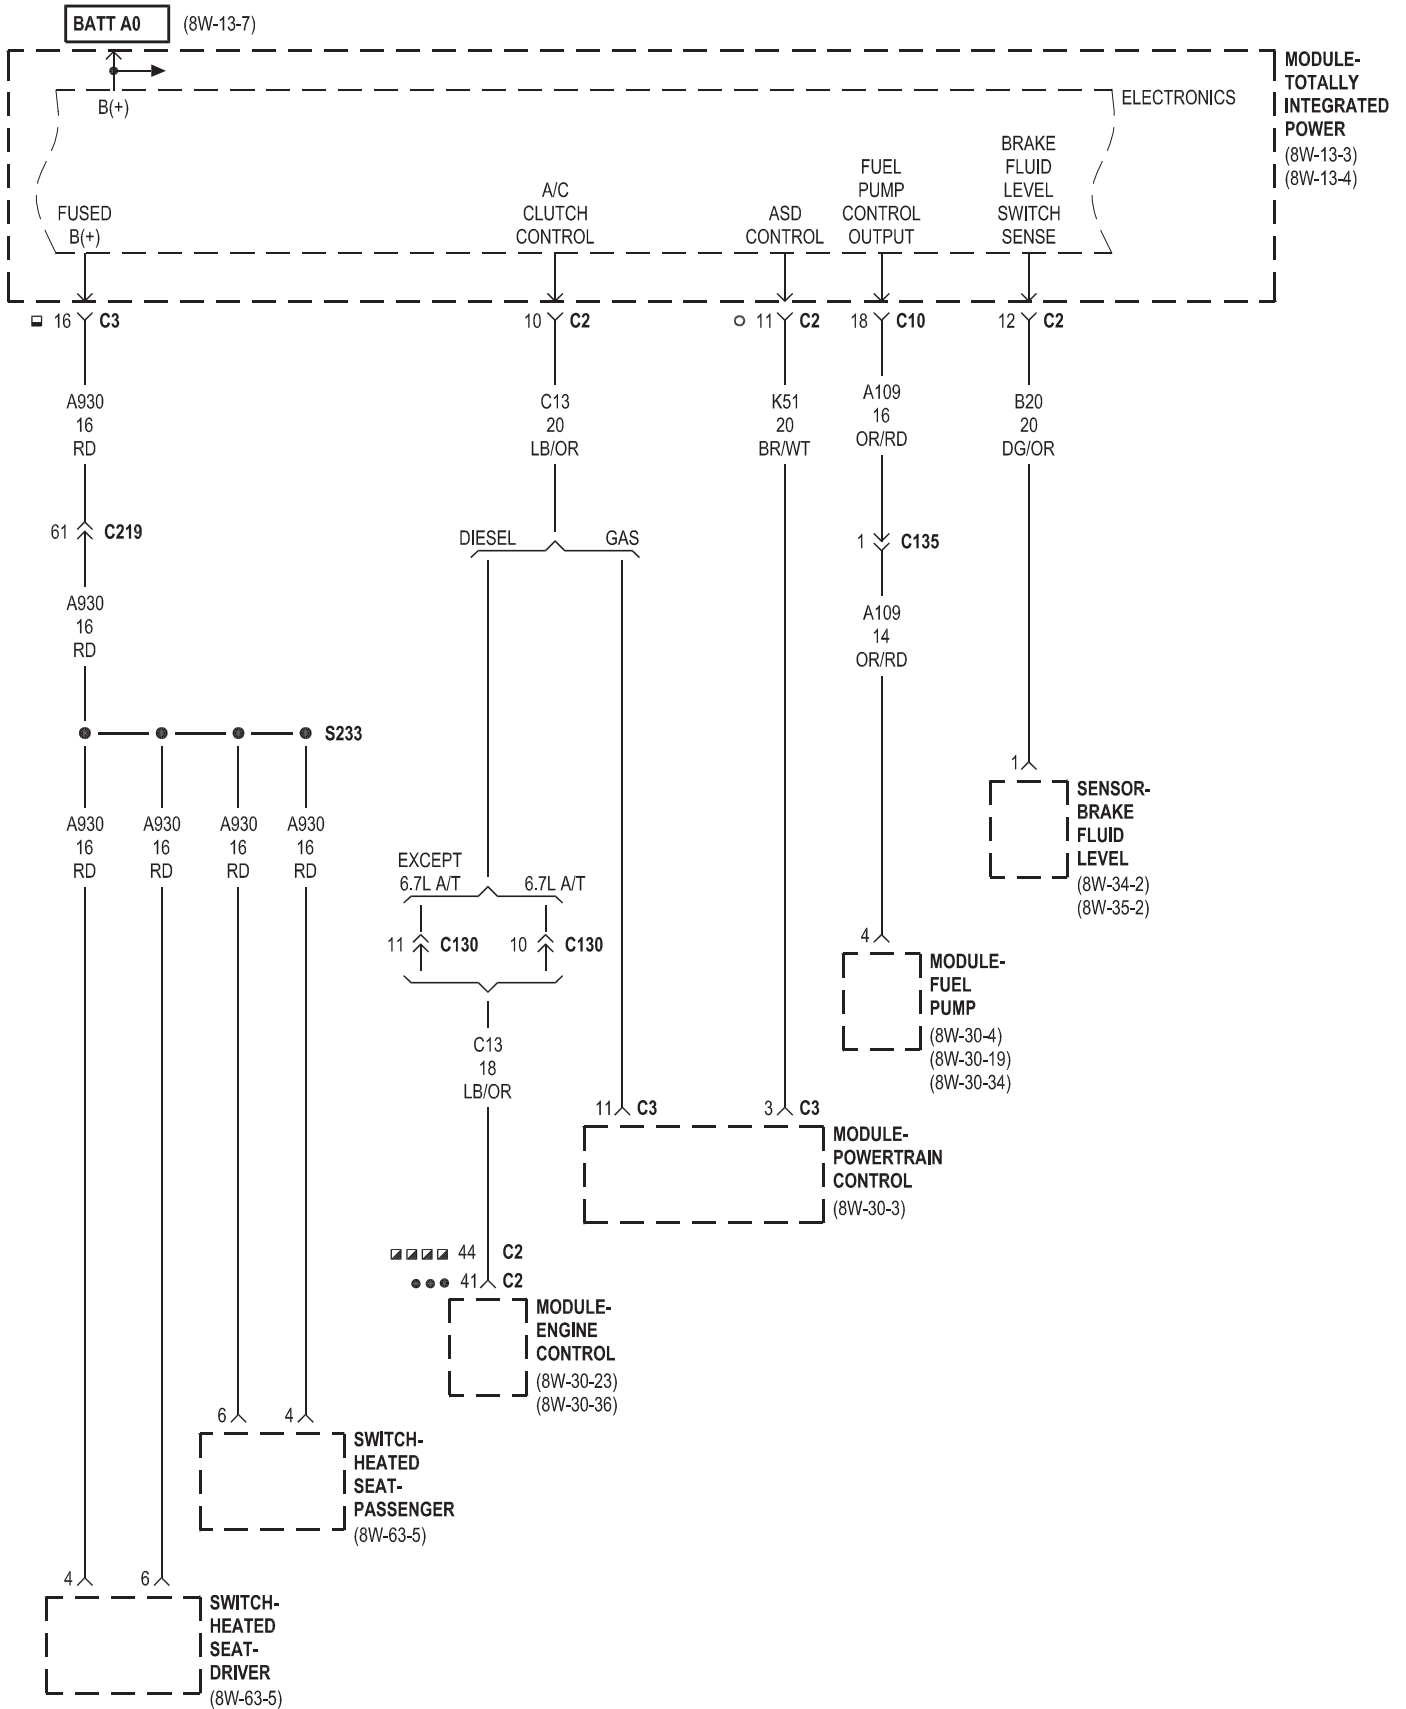

- AWAL
- ▽▽ EXCEPT BASE
- DIESEL
- ▼▼▼▼ POWER WAGON
- ◆◆◆◆ TRAILER TOW

FUSES
(TIPM)

FUSE NO.	AMPS	FUSED CIRCUIT	FUNCTION
26	20A	A103 18GY/RD	FUSED B(+)
27	40A	A210 12OR/RD	FUSED B(+)
28	10A	F202 20PK/GY	FUSED IGNITION SWITCH OUTPUT (RUN-START)
29	10A	F21 20PK/DG	FUSED IGNITION SWITCH OUTPUT (RUN-START)
30	15A	F960 20PK/LG	FUSED IGNITION SWITCH OUTPUT (RUN-START)
31	10A	A918 20RD ●●●●	FUSED B(+)
32	10A	F504 20GY/PK	FUSED IGNITION SWITCH OUTPUT (RUN)
33	10A	F921 20PK/LB	FUSED IGNITION SWITCH OUTPUT (RUN-START)
34	-	-	-
35	15A	A944 20RD	FUSED B(+)
36	25A	A116 16YL/RD	FUSED B(+)
37	15A	A118 18RD/OR	FUSED IGNITION SWITCH OUTPUT (RUN-START)
38	20A	A205 18RD/OR	FUSED B(+)
39	10A	F983 20PK/YL	FUSED IGNITION SWITCH OUTPUT (RUN-ACC)
40	20A	F984 18PK/YL	FUSED IGNITION SWITCH OUTPUT (RUN-ACC)
41	-	-	-
42	30A	A209 10RD ○○	FUSED B(+)

○○ DIESEL

●●●● EXCEPT DIESEL MTC

3.7L A/T
 A/T

 5.9L DIESEL
 ▼▼▼▼ POWER WAGON

○ GAS ●●● 5.9L DIESEL
 ■ HEATED SEATS ■■■■ 6.7L DIESEL

● BOX ON
●● BOX OFF

⊗ NOTE: D64, D65 CIRCUITS ARE TWISTED PAIR

⊗

⊗ NOTE: D64, D65 CIRCUITS ARE TWISTED PAIR

- M/T
- ▲▲▲▲ 6.7L DIESEL
- EXCEPT 6.7L DIESEL

○ GAS
 ▼▼ EXCEPT BASE

A/T