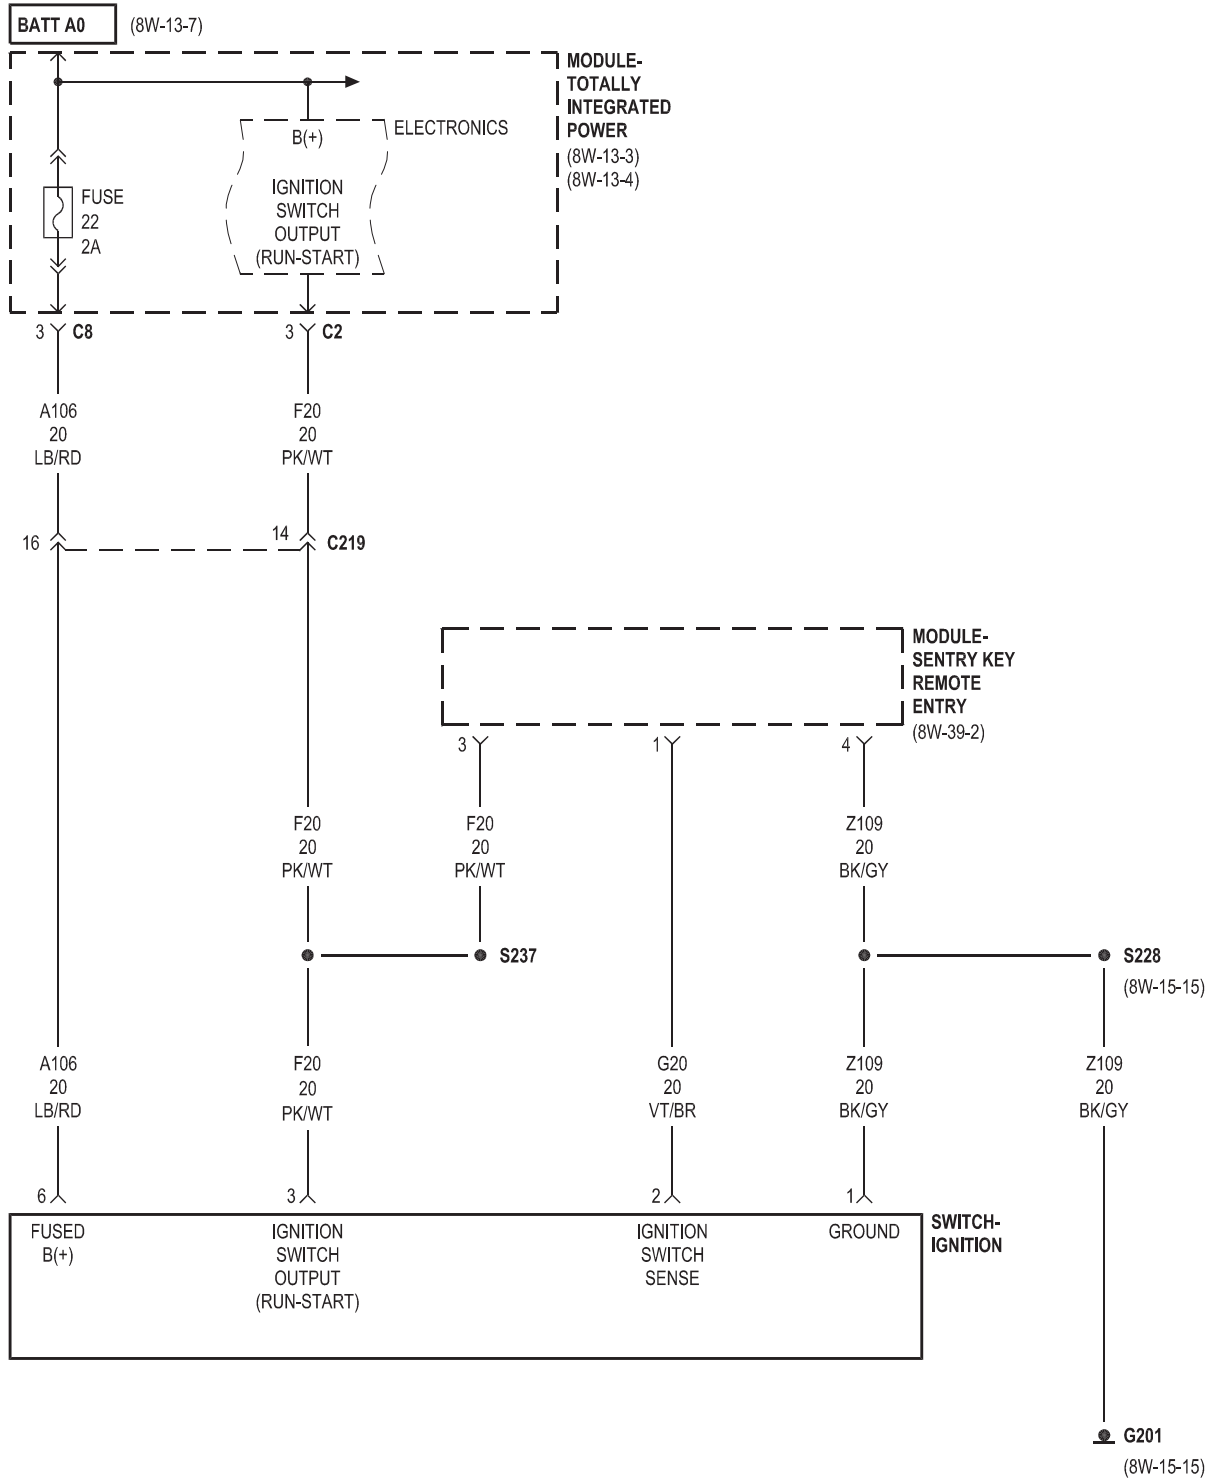

- AWAL
- ▽▽ EXCEPT BASE
- DIESEL
- ▼▼▼▼ POWER WAGON
- ◆◆◆◆ TRAILER TOW

FUSES
(TIPM)

FUSE NO.	AMPS	FUSED CIRCUIT	FUNCTION
26	20A	A103 18GY/RD	FUSED B(+)
27	40A	A210 12OR/RD	FUSED B(+)
28	10A	F202 20PK/GY	FUSED IGNITION SWITCH OUTPUT (RUN-START)
29	10A	F21 20PK/DG	FUSED IGNITION SWITCH OUTPUT (RUN-START)
30	15A	F960 20PK/LG	FUSED IGNITION SWITCH OUTPUT (RUN-START)
31	10A	A918 20RD ●●●●	FUSED B(+)
32	10A	F504 20GY/PK	FUSED IGNITION SWITCH OUTPUT (RUN)
33	10A	F921 20PK/LB	FUSED IGNITION SWITCH OUTPUT (RUN-START)
34	-	-	-
35	15A	A944 20RD	FUSED B(+)
36	25A	A116 16YL/RD	FUSED B(+)
37	15A	A118 18RD/OR	FUSED IGNITION SWITCH OUTPUT (RUN-START)
38	20A	A205 18RD/OR	FUSED B(+)
39	10A	F983 20PK/YL	FUSED IGNITION SWITCH OUTPUT (RUN-ACC)
40	20A	F984 18PK/YL	FUSED IGNITION SWITCH OUTPUT (RUN-ACC)
41	-	-	-
42	30A	A209 10RD ○○	FUSED B(+)

○○ DIESEL

●●●● EXCEPT DIESEL MTC

3.7L A/T
 A/T

 5.9L DIESEL
 ▼▼▼▼ POWER WAGON

○ GAS ●●● 5.9L DIESEL
 ■ HEATED SEATS ■■■■ 6.7L DIESEL

● BOX ON
●● BOX OFF

⊗ NOTE: D64, D65 CIRCUITS ARE TWISTED PAIR

⊗

⊗ NOTE: D64, D65 CIRCUITS ARE TWISTED PAIR

- M/T
- ▲▲▲▲ 6.7L DIESEL
- EXCEPT 6.7L DIESEL

○ GAS
 ▼▼ EXCEPT BASE

A/T