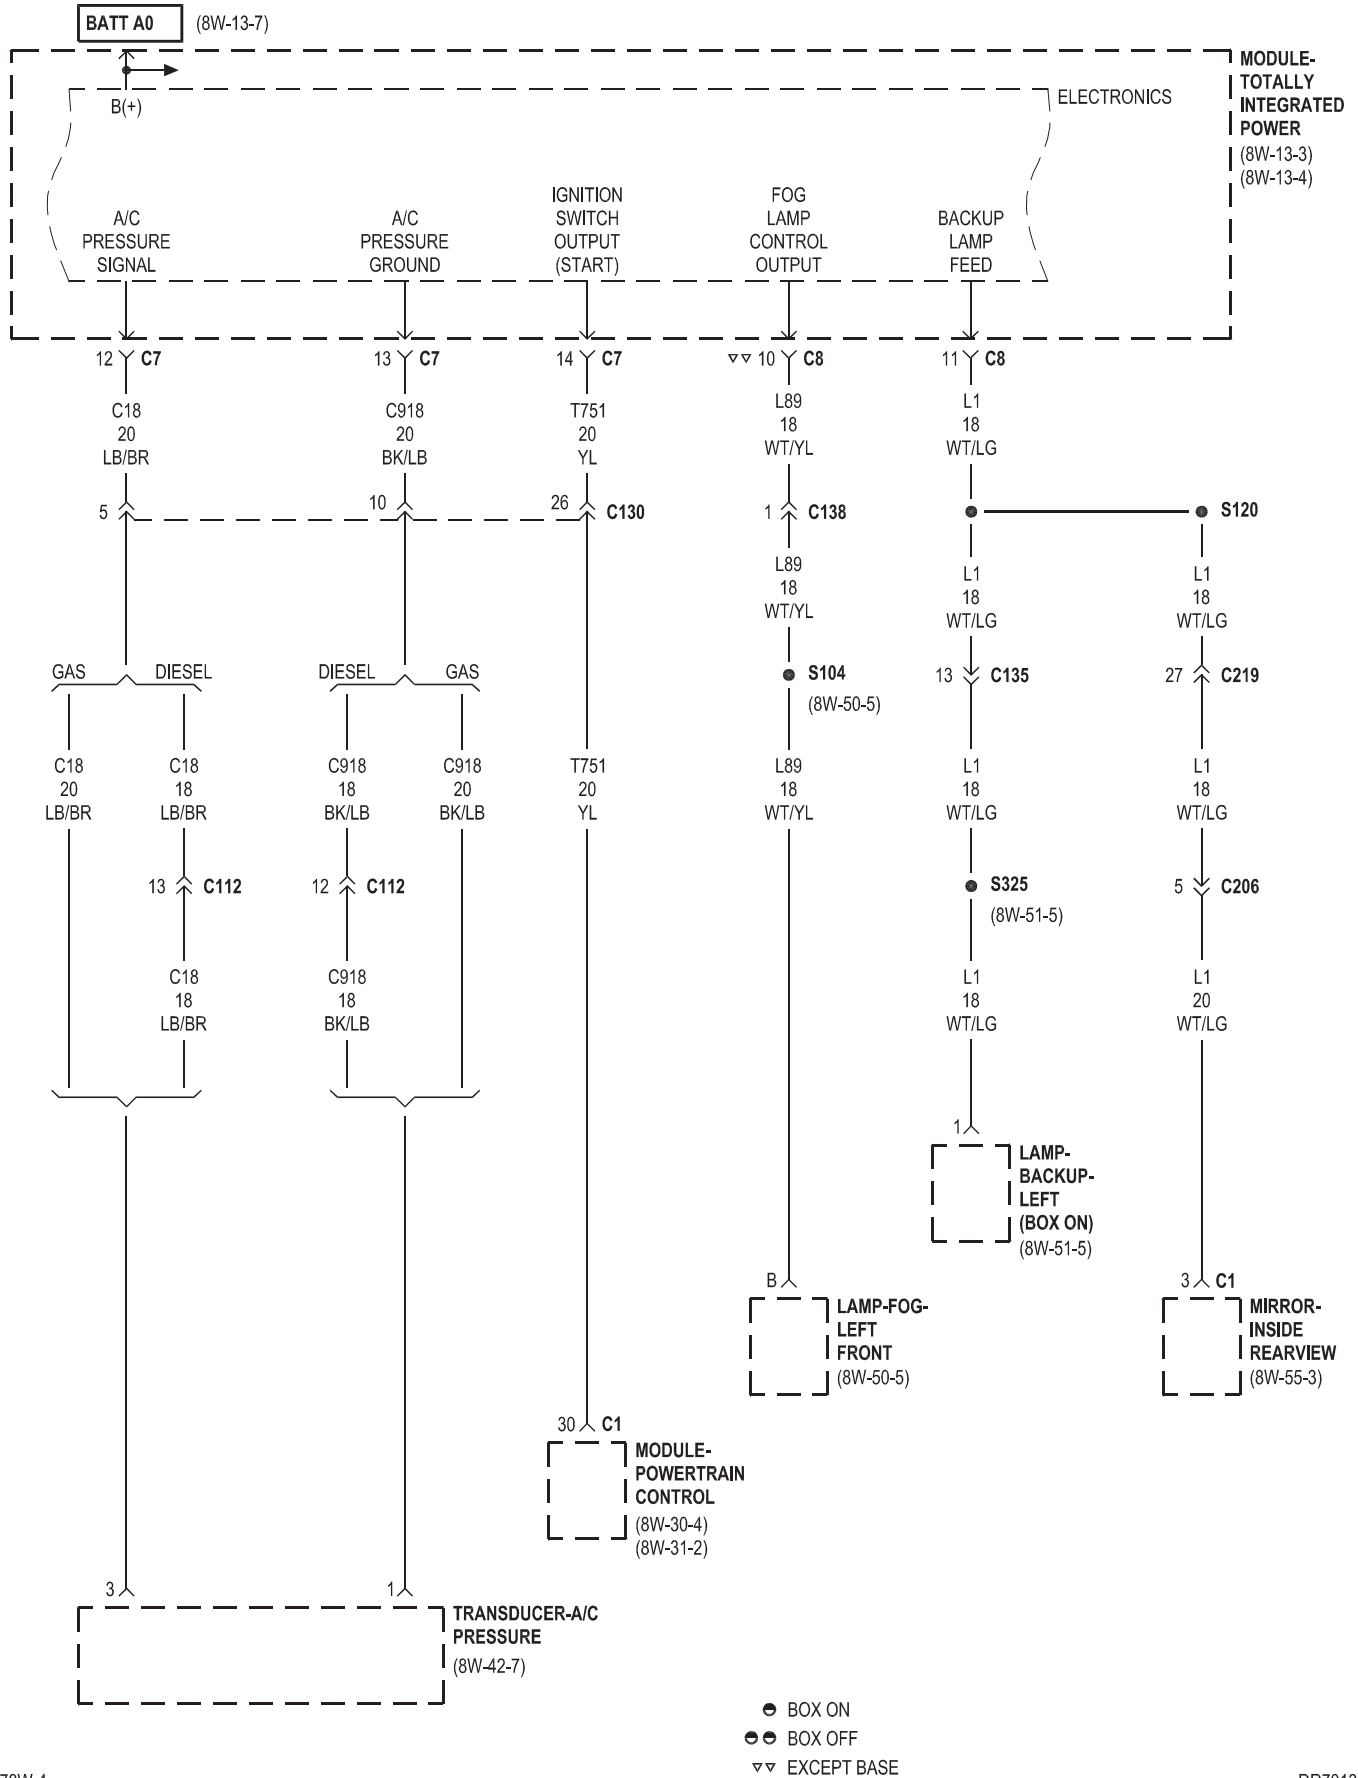

MODULE-
TOTALLY INTEGRATED POWER
(FRONT VIEW)

MODULE-
TOTALLY INTEGRATED POWER
(REAR VIEW)

FUSES
(TIPM)

FUSE NO.	AMPS	FUSED CIRCUIT	FUNCTION
1	20A	A405 18RD/DB	FUSED B(+)
2	20A	A941 18RD	FUSED B(+)
3	-	-	-
4	20A	A104 20YL/RD	FUSED B(+)
5	20A	A310 16RD/LB ▽▽	FUSED B(+)
6	10A	A212 20RD/OR ○○	FUSED B(+)
7	-	-	-
8	10A	C16 18DB/GY ▽▽	REAR WINDOW DEFOGGER CONTROL OUTPUT
9	30A	A121 14RD/YL ▼▼▼▼	FUSED B(+)
10	5A	T41 20YL/DB	PARK/NEUTRAL POSITION SWITCH SENSE (T41)
11	20A	A114 18GY/RD	FUSED B(+)
12	30A	A400 14TN/RD ◆◆◆◆	FUSED B(+)
13	25A	A111 14DG/RD ■	FUSED B(+)
14	15A	L7 20WT/YL	FUSED PARK LAMP FEED
15	20A	L678 18BR	FUSED PARK LAMP FEED
16	15A	L70 20WT/GY	FUSED PARK LAMP FEED
17	-	-	-
18	40A	A107 12TN/RD ■	FUSED B(+)
19	30A	A100 14RD/VT ◆◆◆◆	BACKUP LAMP FEED
20	10A	F100 20PK/VT	FUSED IGNITION SWITCH OUTPUT (RUN)
21	10A	F201 20PK/OR	FUSED IGNITION SWITCH OUTPUT (RUN-START)
22	2A	A106 20LB/RD	FUSED B(+)
23	10A	A919 20RD	FUSED B(+)
24	20A	A916 16RD	FUSED B(+)
25	10A	A940 18RD	FUSED B(+)

- AWAL
- ▽▽ EXCEPT BASE
- DIESEL
- ▼▼▼▼ POWER WAGON
- ◆◆◆◆ TRAILER TOW

FUSES
(TIPM)

FUSE NO.	AMPS	FUSED CIRCUIT	FUNCTION
26	20A	A103 18GY/RD	FUSED B(+)
27	40A	A210 12OR/RD	FUSED B(+)
28	10A	F202 20PK/GY	FUSED IGNITION SWITCH OUTPUT (RUN-START)
29	10A	F21 20PK/DG	FUSED IGNITION SWITCH OUTPUT (RUN-START)
30	15A	F960 20PK/LG	FUSED IGNITION SWITCH OUTPUT (RUN-START)
31	10A	A918 20RD ●●●●	FUSED B(+)
32	10A	F504 20GY/PK	FUSED IGNITION SWITCH OUTPUT (RUN)
33	10A	F921 20PK/LB	FUSED IGNITION SWITCH OUTPUT (RUN-START)
34	-	-	-
35	15A	A944 20RD	FUSED B(+)
36	25A	A116 16YL/RD	FUSED B(+)
37	15A	A118 18RD/OR	FUSED IGNITION SWITCH OUTPUT (RUN-START)
38	20A	A205 18RD/OR	FUSED B(+)
39	10A	F983 20PK/YL	FUSED IGNITION SWITCH OUTPUT (RUN-ACC)
40	20A	F984 18PK/YL	FUSED IGNITION SWITCH OUTPUT (RUN-ACC)
41	-	-	-
42	30A	A209 10RD ○○	FUSED B(+)

⊗ NOTE: D64, D65 CIRCUITS ARE TWISTED PAIR

- M/T
- ▲▲▲▲ 6.7L DIESEL
- EXCEPT 6.7L DIESEL

○ GAS
 ▼▼ EXCEPT BASE

A/T