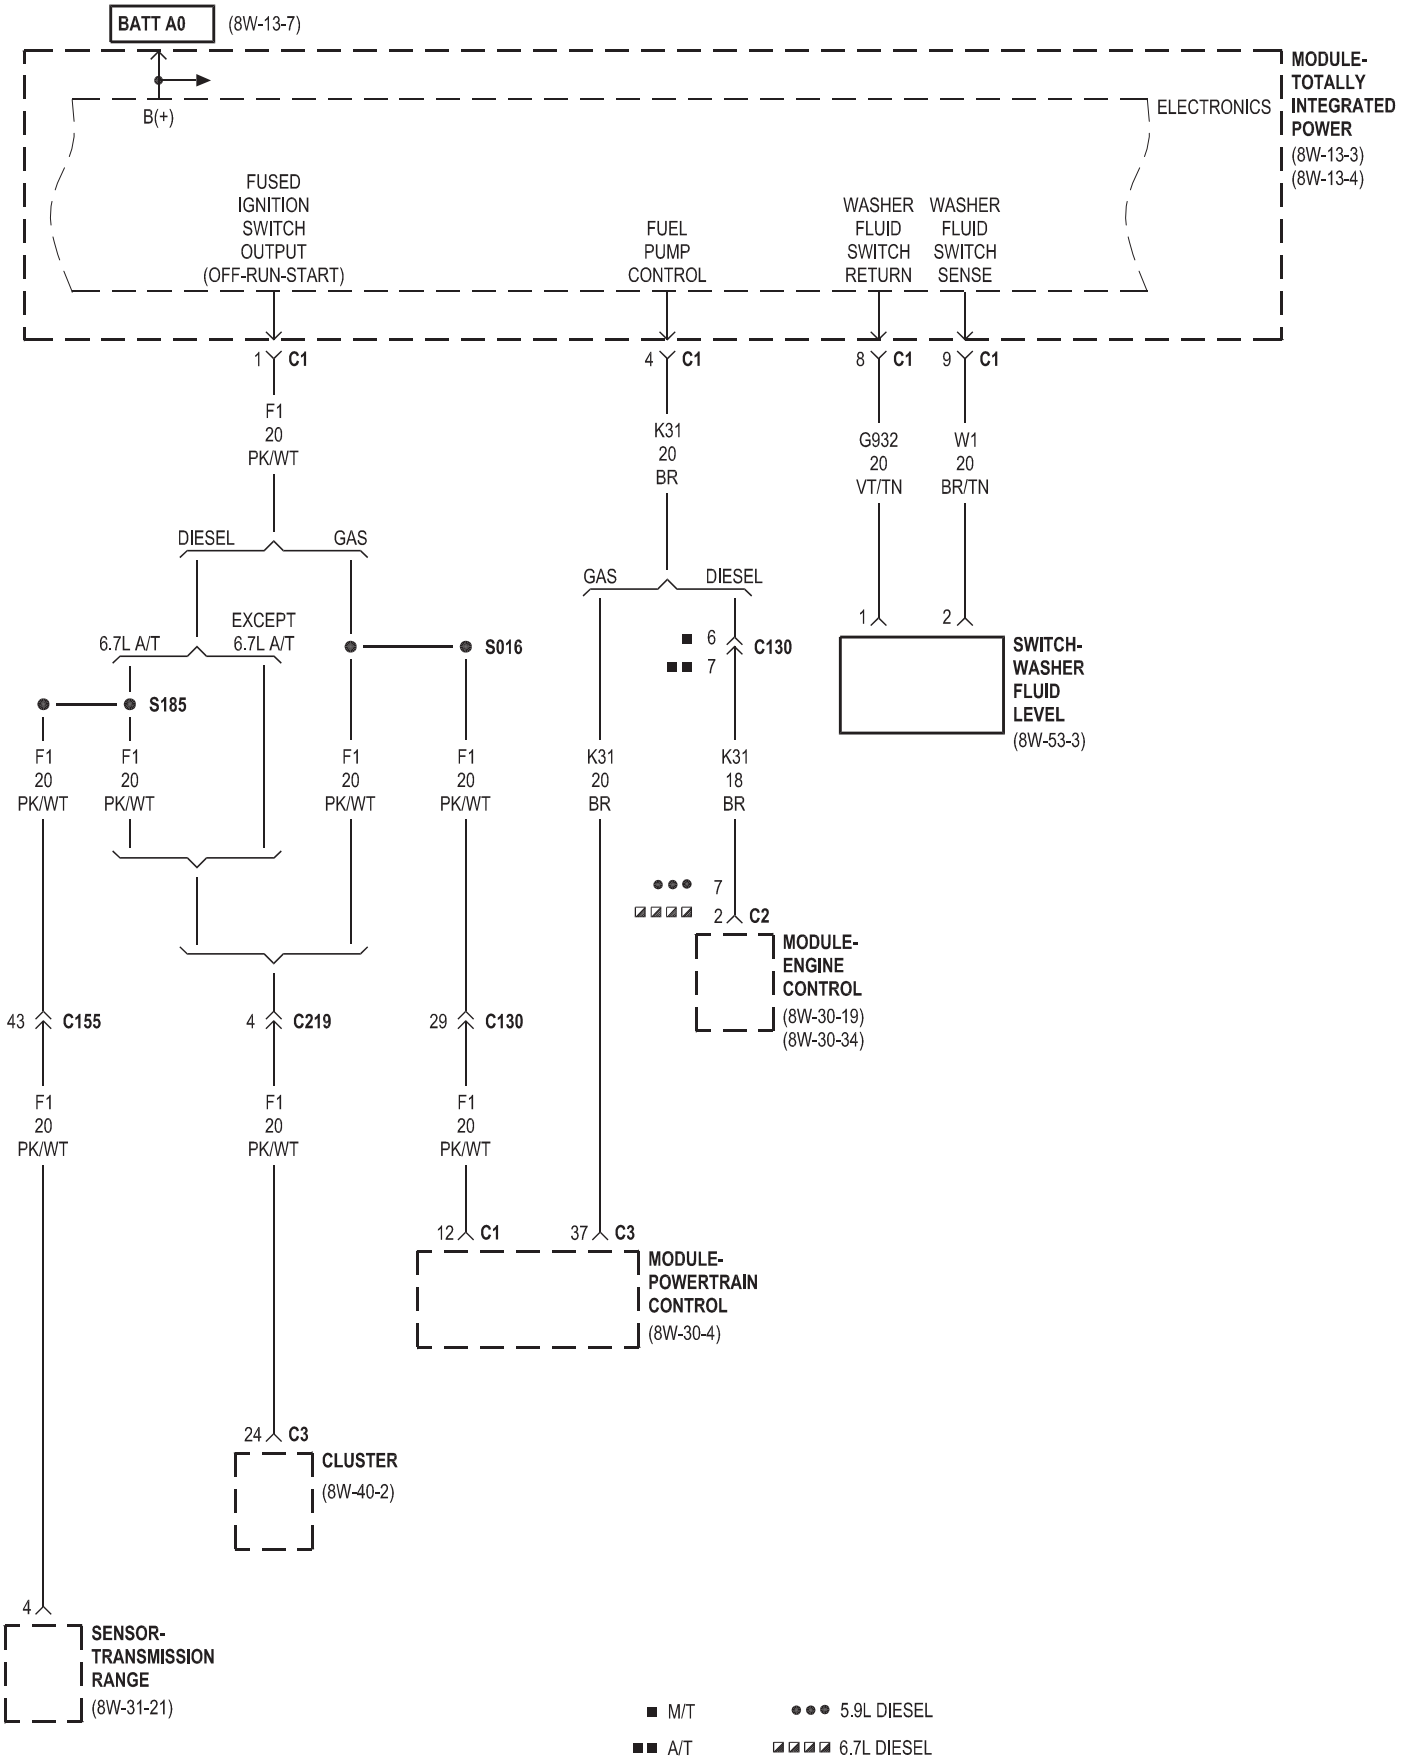

- AWAL
- ▽▽ EXCEPT BASE
- DIESEL
- ▼▼▼▼ POWER WAGON
- ◆◆◆◆ TRAILER TOW

FUSES
(TIPM)

FUSE NO.	AMPS	FUSED CIRCUIT	FUNCTION
26	20A	A103 18GY/RD	FUSED B(+)
27	40A	A210 12OR/RD	FUSED B(+)
28	10A	F202 20PK/GY	FUSED IGNITION SWITCH OUTPUT (RUN-START)
29	10A	F21 20PK/DG	FUSED IGNITION SWITCH OUTPUT (RUN-START)
30	15A	F960 20PK/LG	FUSED IGNITION SWITCH OUTPUT (RUN-START)
31	10A	A918 20RD ●●●●	FUSED B(+)
32	10A	F504 20GY/PK	FUSED IGNITION SWITCH OUTPUT (RUN)
33	10A	F921 20PK/LB	FUSED IGNITION SWITCH OUTPUT (RUN-START)
34	-	-	-
35	15A	A944 20RD	FUSED B(+)
36	25A	A116 16YL/RD	FUSED B(+)
37	15A	A118 18RD/OR	FUSED IGNITION SWITCH OUTPUT (RUN-START)
38	20A	A205 18RD/OR	FUSED B(+)
39	10A	F983 20PK/YL	FUSED IGNITION SWITCH OUTPUT (RUN-ACC)
40	20A	F984 18PK/YL	FUSED IGNITION SWITCH OUTPUT (RUN-ACC)
41	-	-	-
42	30A	A209 10RD ○○	FUSED B(+)

○○ DIESEL

●●●● EXCEPT DIESEL MTC

3.7L A/T
 A/T

 5.9L DIESEL
 ▼▼▼▼ POWER WAGON

○ GAS ●●● 5.9L DIESEL
 ■ HEATED SEATS ■■■■ 6.7L DIESEL

● BOX ON
●● BOX OFF

⊗ NOTE: D64, D65 CIRCUITS ARE TWISTED PAIR

⊗

⊗ NOTE: D64, D65 CIRCUITS ARE TWISTED PAIR

- M/T
- ▲▲▲▲ 6.7L DIESEL
- EXCEPT 6.7L DIESEL

○ GAS
 ▼▼ EXCEPT BASE

A/T