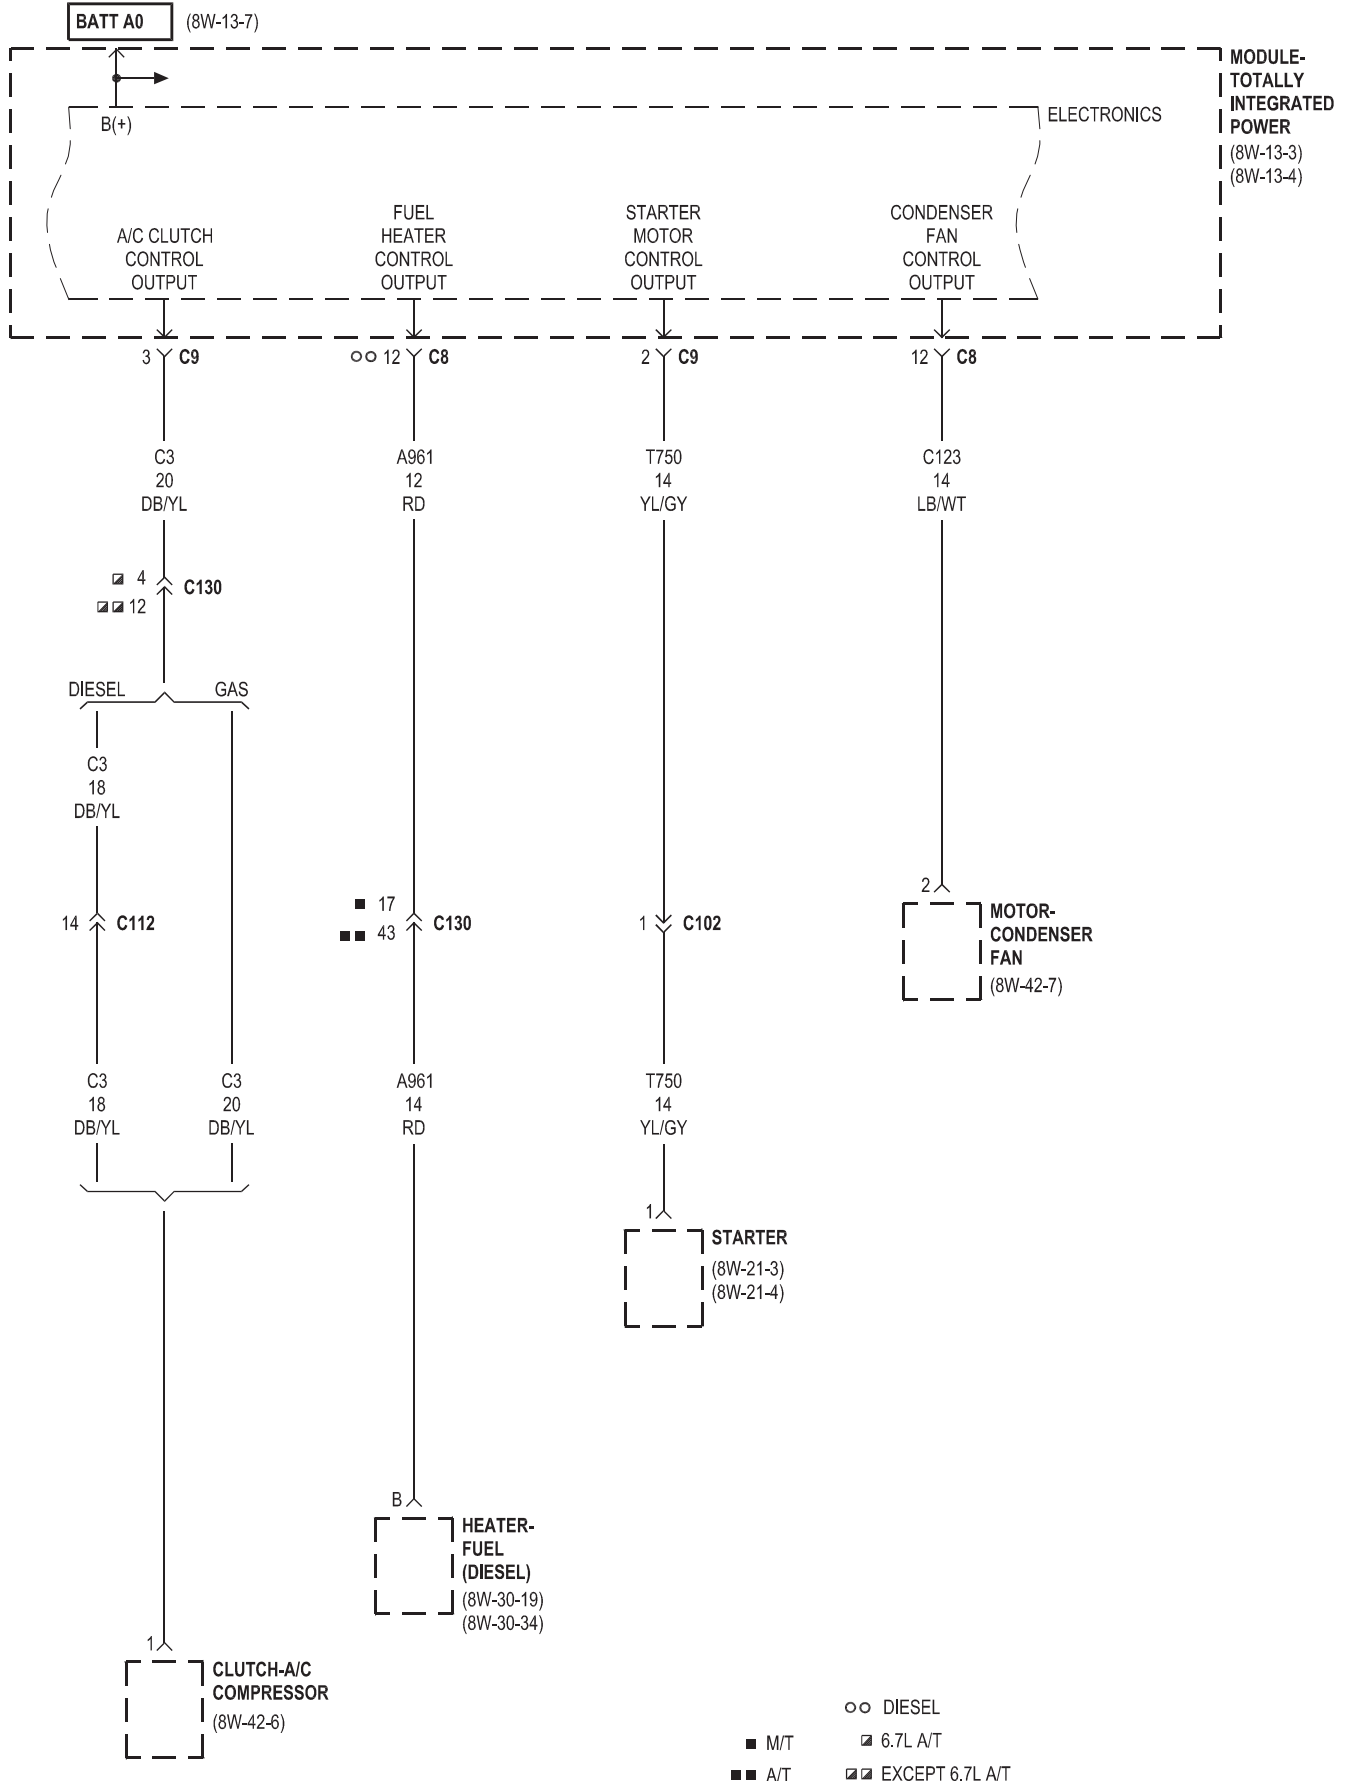

- AWAL
- ▽▽ EXCEPT BASE
- DIESEL
- ▼▼▼▼ POWER WAGON
- ◆◆◆◆ TRAILER TOW

FUSES
(TIPM)

FUSE NO.	AMPS	FUSED CIRCUIT	FUNCTION
26	20A	A103 18GY/RD	FUSED B(+)
27	40A	A210 12OR/RD	FUSED B(+)
28	10A	F202 20PK/GY	FUSED IGNITION SWITCH OUTPUT (RUN-START)
29	10A	F21 20PK/DG	FUSED IGNITION SWITCH OUTPUT (RUN-START)
30	15A	F960 20PK/LG	FUSED IGNITION SWITCH OUTPUT (RUN-START)
31	10A	A918 20RD ●●●●	FUSED B(+)
32	10A	F504 20GY/PK	FUSED IGNITION SWITCH OUTPUT (RUN)
33	10A	F921 20PK/LB	FUSED IGNITION SWITCH OUTPUT (RUN-START)
34	-	-	-
35	15A	A944 20RD	FUSED B(+)
36	25A	A116 16YL/RD	FUSED B(+)
37	15A	A118 18RD/OR	FUSED IGNITION SWITCH OUTPUT (RUN-START)
38	20A	A205 18RD/OR	FUSED B(+)
39	10A	F983 20PK/YL	FUSED IGNITION SWITCH OUTPUT (RUN-ACC)
40	20A	F984 18PK/YL	FUSED IGNITION SWITCH OUTPUT (RUN-ACC)
41	-	-	-
42	30A	A209 10RD ○○	FUSED B(+)

○○ DIESEL

●●●● EXCEPT DIESEL MTC

3.7L A/T
 A/T

 5.9L DIESEL
 ▼▼▼▼ POWER WAGON

○ GAS ●●● 5.9L DIESEL
 ■ HEATED SEATS ■■■■ 6.7L DIESEL

● BOX ON
●● BOX OFF

⊗ NOTE: D64, D65 CIRCUITS ARE TWISTED PAIR

⊗

⊗ NOTE: D64, D65 CIRCUITS ARE TWISTED PAIR

- M/T
- ▲▲▲▲ 6.7L DIESEL
- EXCEPT 6.7L DIESEL

○ GAS
 ▼▼ EXCEPT BASE

A/T