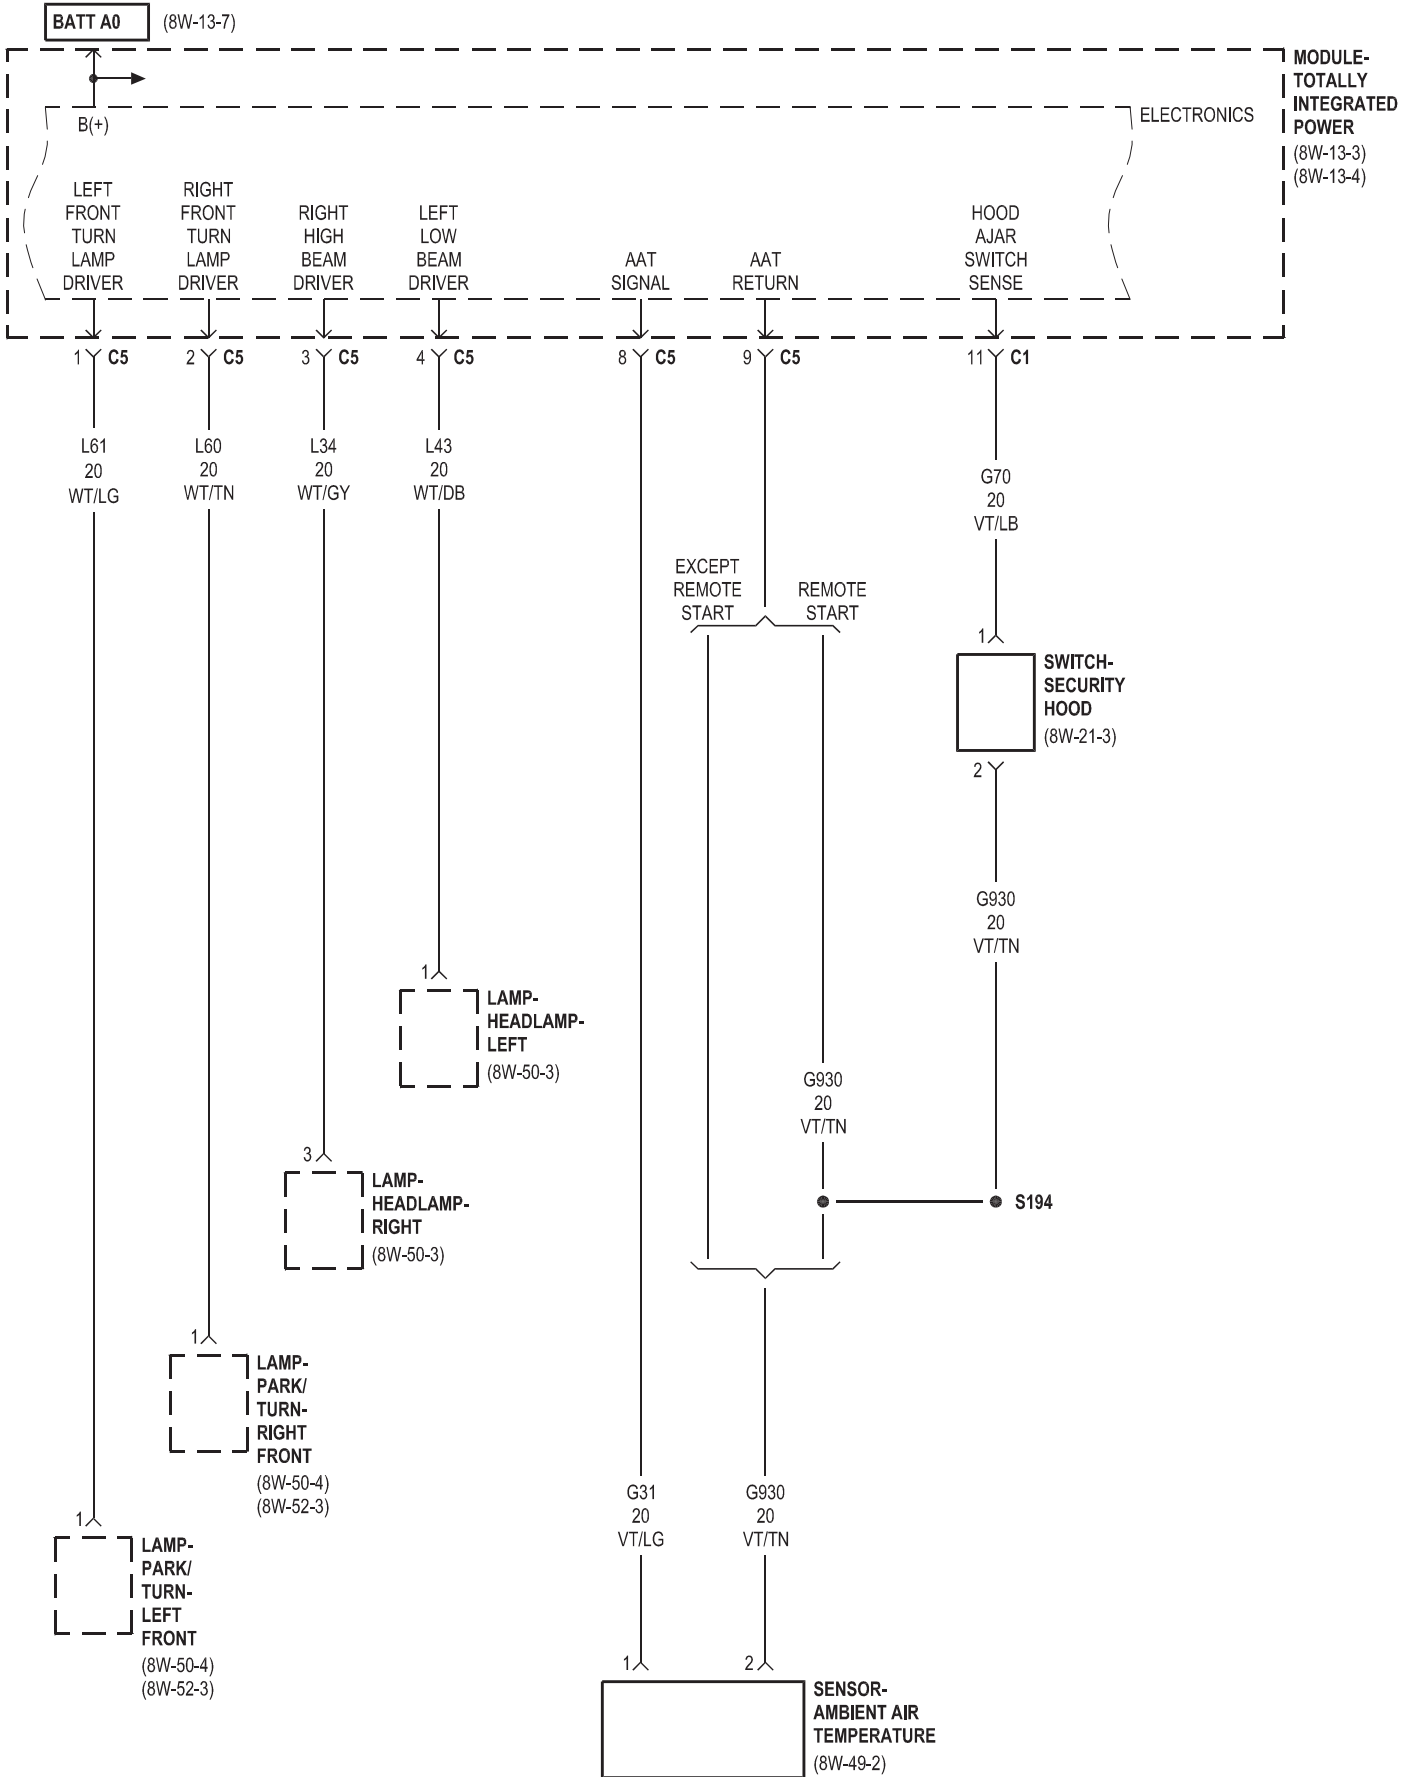

- AWAL
- ▽▽ EXCEPT BASE
- DIESEL
- ▼▼▼▼ POWER WAGON
- ◆◆◆◆ TRAILER TOW

FUSES
(TIPM)

FUSE NO.	AMPS	FUSED CIRCUIT	FUNCTION
26	20A	A103 18GY/RD	FUSED B(+)
27	40A	A210 12OR/RD	FUSED B(+)
28	10A	F202 20PK/GY	FUSED IGNITION SWITCH OUTPUT (RUN-START)
29	10A	F21 20PK/DG	FUSED IGNITION SWITCH OUTPUT (RUN-START)
30	15A	F960 20PK/LG	FUSED IGNITION SWITCH OUTPUT (RUN-START)
31	10A	A918 20RD ●●●●	FUSED B(+)
32	10A	F504 20GY/PK	FUSED IGNITION SWITCH OUTPUT (RUN)
33	10A	F921 20PK/LB	FUSED IGNITION SWITCH OUTPUT (RUN-START)
34	-	-	-
35	15A	A944 20RD	FUSED B(+)
36	25A	A116 16YL/RD	FUSED B(+)
37	15A	A118 18RD/OR	FUSED IGNITION SWITCH OUTPUT (RUN-START)
38	20A	A205 18RD/OR	FUSED B(+)
39	10A	F983 20PK/YL	FUSED IGNITION SWITCH OUTPUT (RUN-ACC)
40	20A	F984 18PK/YL	FUSED IGNITION SWITCH OUTPUT (RUN-ACC)
41	-	-	-
42	30A	A209 10RD ○○	FUSED B(+)

○○ DIESEL

●●●● EXCEPT DIESEL MTC

3.7L A/T
 A/T

 5.9L DIESEL
 ▼▼▼▼ POWER WAGON

○ GAS ●●● 5.9L DIESEL
 ■ HEATED SEATS ■■■■ 6.7L DIESEL

● BOX ON
●● BOX OFF

⊗ NOTE: D64, D65 CIRCUITS ARE TWISTED PAIR

⊗

⊗ NOTE: D64, D65 CIRCUITS ARE TWISTED PAIR

- M/T
- ▲▲▲▲ 6.7L DIESEL
- EXCEPT 6.7L DIESEL

○ GAS
 ▼▼ EXCEPT BASE

A/T