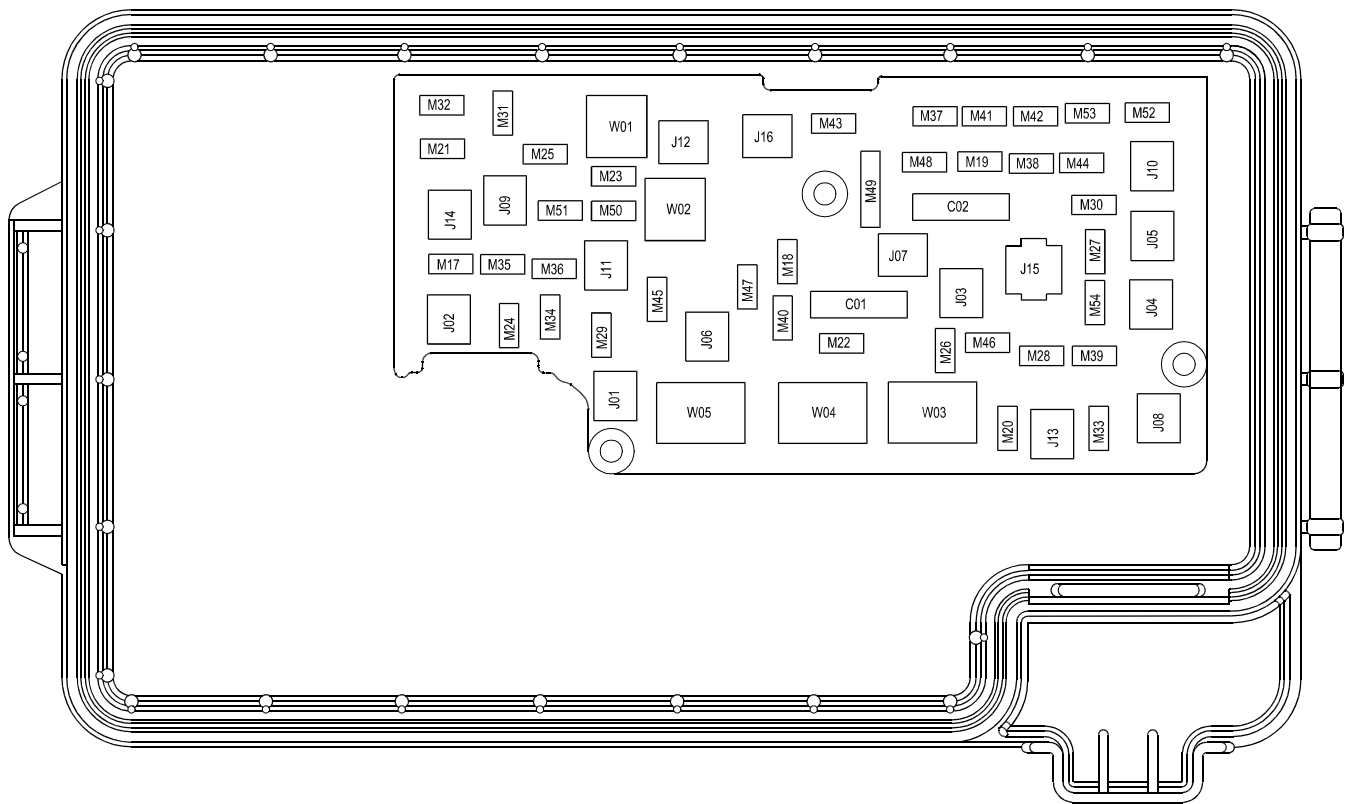

MODULE-
TOTALLY INTEGRATED POWER
(FRONT VIEW)

FUSES
(TIPM)

FUSE NO.	AMPS	FUSED CIRCUIT	FUNCTION
J01	-	-	-
J02	30A	A903 12RD ☐ ☐	FUSED B(+)
J02	30A	A903 12RD/VT ☐	FUSED B(+)
J03	25A	A214 16RD/LB	FUSED B(+)
J04	40A	A107 12TN/RD	FUSED B(+)
J05	30A	A111 18DG/RD	FUSED B(+)
J06	-	-	-
J07	25A	A215 16RD/LG	FUSED B(+)
J08	30A	A104 14YL/RD	FUSED B(+)
J09	30A	A115 14YL/RD	FUSED B(+)
J10	-	-	-
J11	-	-	-
J12	40A	INTERNAL	FUSED B(+)
J13	60A	INTERNAL	FUSED B(+)
J14	-	-	-
J15	60A	INTERNAL	FUSED B(+) (I.O.D.)
J16	-	-	-
M17	25A	A906 16RD	FUSED B(+)
M18	25A	INTERNAL	FUSED B(+)
M19	5A	F981 20PK/YL	FUSED IGNITION RUN/ACCESSORY CONTROL OUTPUT
M20	25A	INTERNAL	FUSED B(+)
M21	25A	INTERNAL	FUSED B(+)
M22	20A	INTERNAL	FUSED B(+)
M23	-	-	-
M24	-	-	-
M25	10A	INTERNAL	FUSED B(+)
M26	10A	A106 20LB/RD	FUSED B(+)
M27	15A	A108 18LG/RD	FUSED B(+)
M28	-	-	-
M29	-	-	-
M30	25A	A904 14RD	FUSED B(+)
M31	20A	A207 18RD/LG	FUSED B(+)

☐ REAR CAMERA
☐ ☐ EXCEPT REAR CAMERA