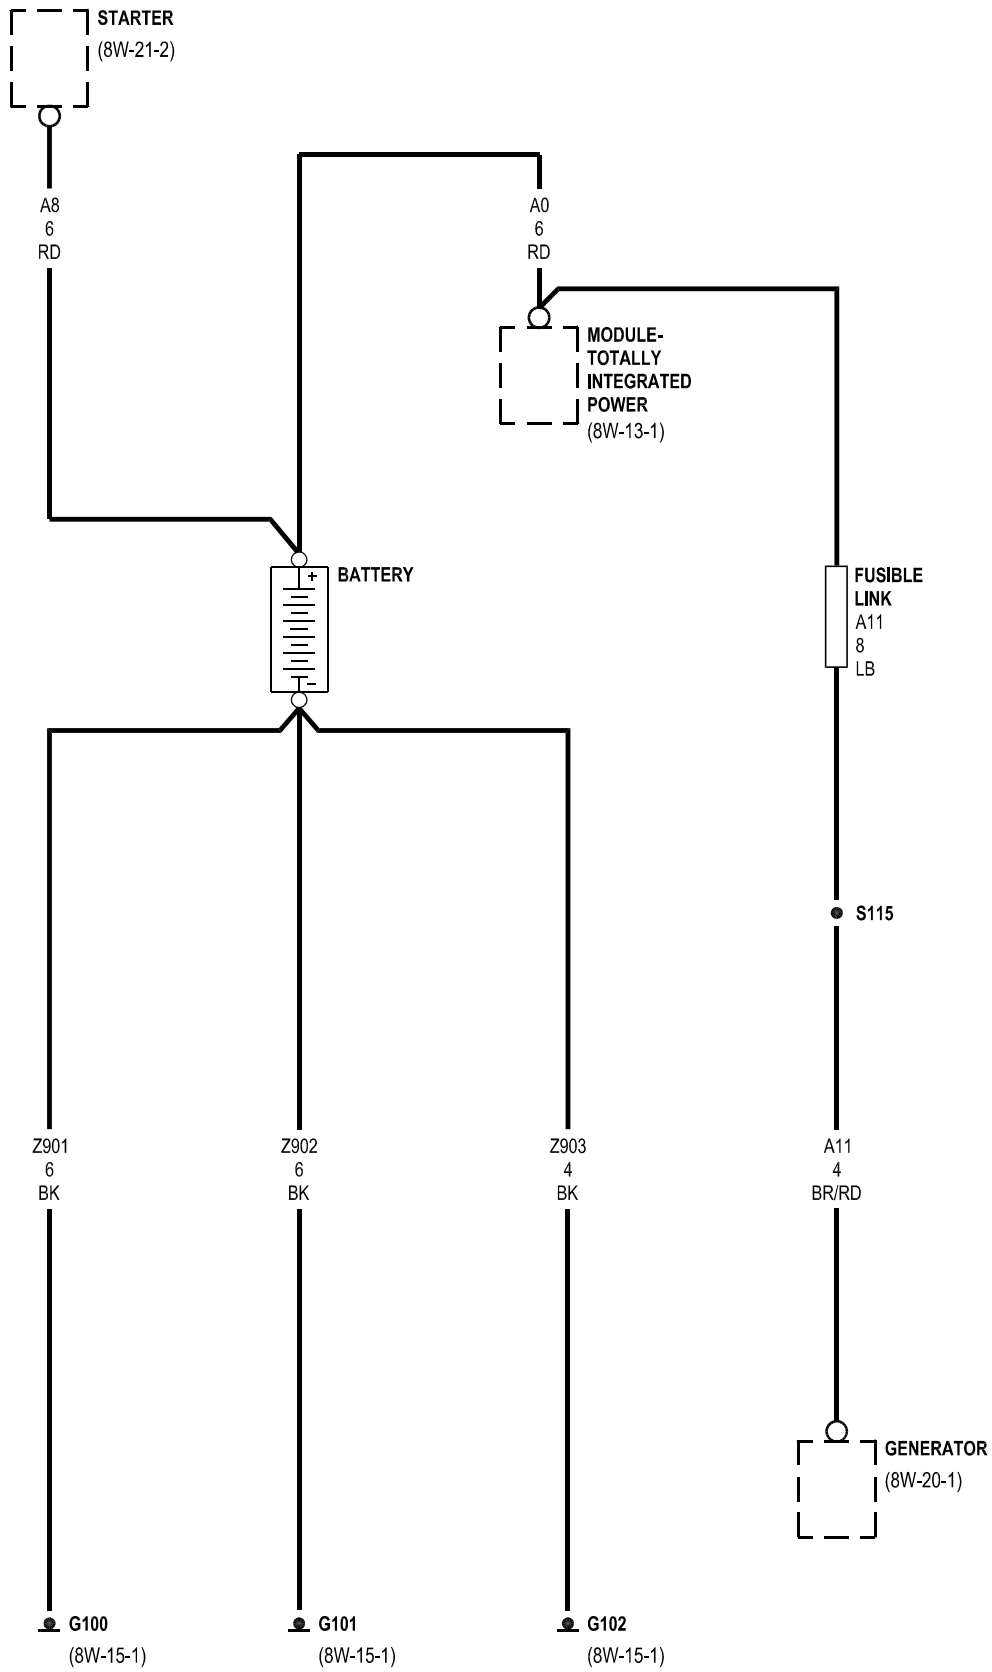

RELAYS
(TIPM)
(CONTINUED)

RELAY-
RADIATOR
FAN LOW

CAVITY	CIRCUIT	FUNCTION
30	N23 10DG/DB	LOW SPEED RAD FAN CONTROL
85	INTERNAL	FUSED B(+)
86	INTERNAL	RADIATOR FAN LOW RELAY CONTROL
87	INTERNAL	FUSED B(+)
87A	-	-

RELAY-
STARTER

CAVITY	CIRCUIT	FUNCTION
30	T750 12YL/GY	STARTER RELAY OUTPUT
85	INTERNAL	STARTER COIL DRIVER
86	T752 20DG/OR	STARTER RELAY CONTROL
87	INTERNAL	FUSED B(+)
87A	-	-