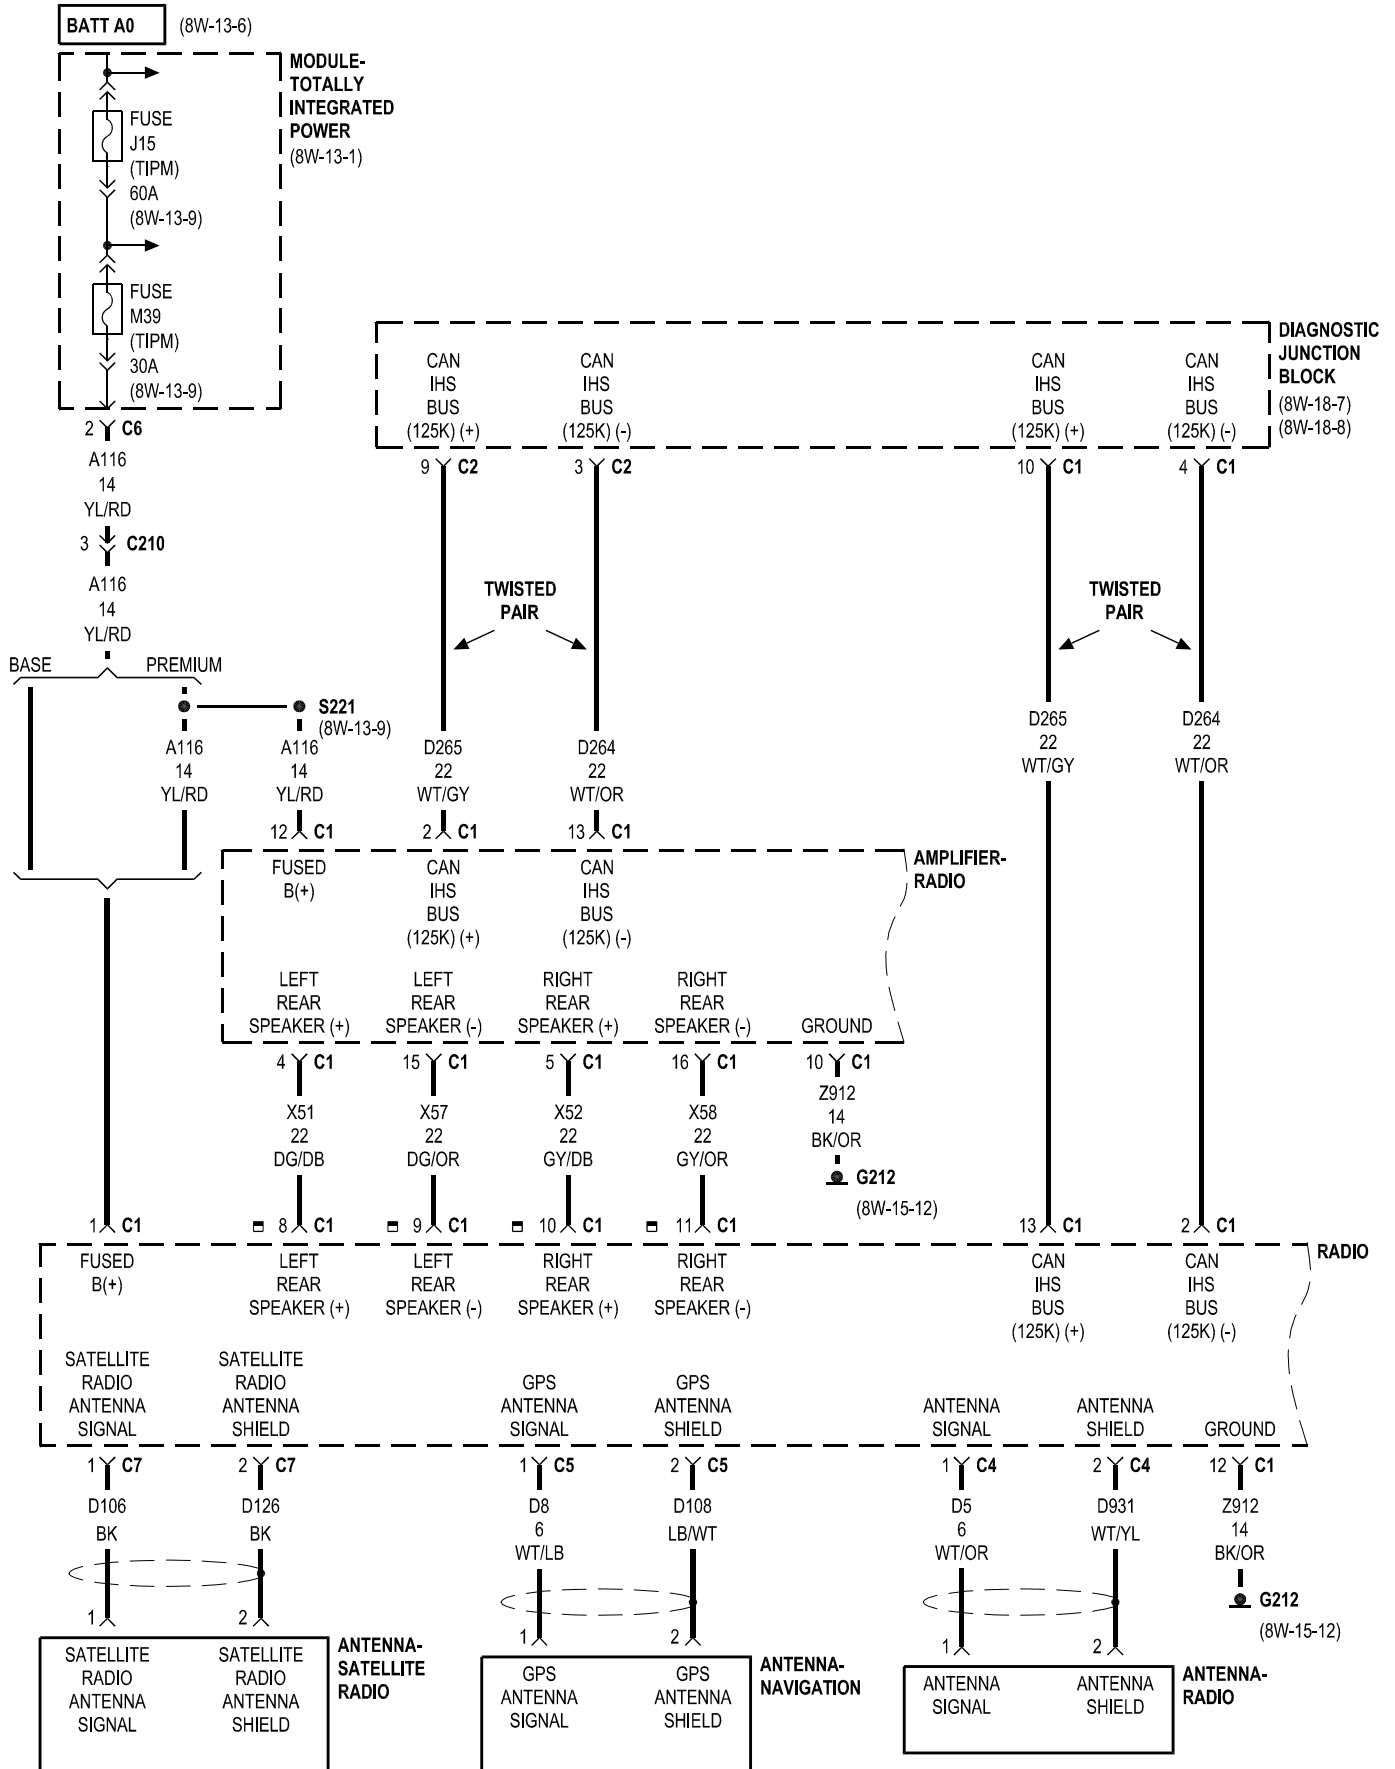

8W-47 AUDIO/VIDEO SYSTEM

Component	Page	Component	Page
Amplifier-Radio	8W-47-1, 3, 4	Module-Video Screen	8W-47-6, 7, 8, 9
Antenna-Navigation	8W-47-1	Port-Auxiliary Audio Video	8W-47-8
Antenna-Radio	8W-47-1	Radio	8W-47-1, 2, 9, 10, 11
Antenna-Satellite Radio	8W-47-1	Speaker-Instrument Panel-Center	8W-47-4
Antenna-Satellite Video 1	8W-47-6	Speaker-Instrument Panel-Left	8W-47-2, 4
Antenna-Satellite Video 2	8W-47-6	Speaker-Instrument Panel-Right	8W-47-2, 4
Camera-Rear Video	8W-47-11	Speaker-Left Front Door	8W-47-2, 3
Cluster	8W-47-5	Speaker-Left Rear	8W-47-2, 3
Diagnostic Junction Block	8W-47-1, 7	Speaker-Right Front Door	8W-47-2, 3
Fuse J15 (tipm)	8W-47-1, 6	Speaker-Right Rear	8W-47-2, 3
Fuse M39 (tipm)	8W-47-1	Speaker-Subwoofer	8W-47-4
Fuse M41 (tipm)	8W-47-6	Speaker-Tweeter-Left Rear	8W-47-4
G212	8W-47-1, 6	Speaker-Tweeter-Right Rear	8W-47-4
Mirror-Inside Rearview	8W-47-10	Switch-Horn	8W-47-5
Module-Hands Free	8W-47-10	Switch-Remote Radio-Left	8W-47-5
Module-Satellite Video	8W-47-6, 7	Switch-Remote Radio-Right	8W-47-5
Module-Steering Control	8W-47-5	Switch-Steering Wheel-Right	8W-47-5
Module-Totally Integrated Power	8W-47-1, 6		

⌘