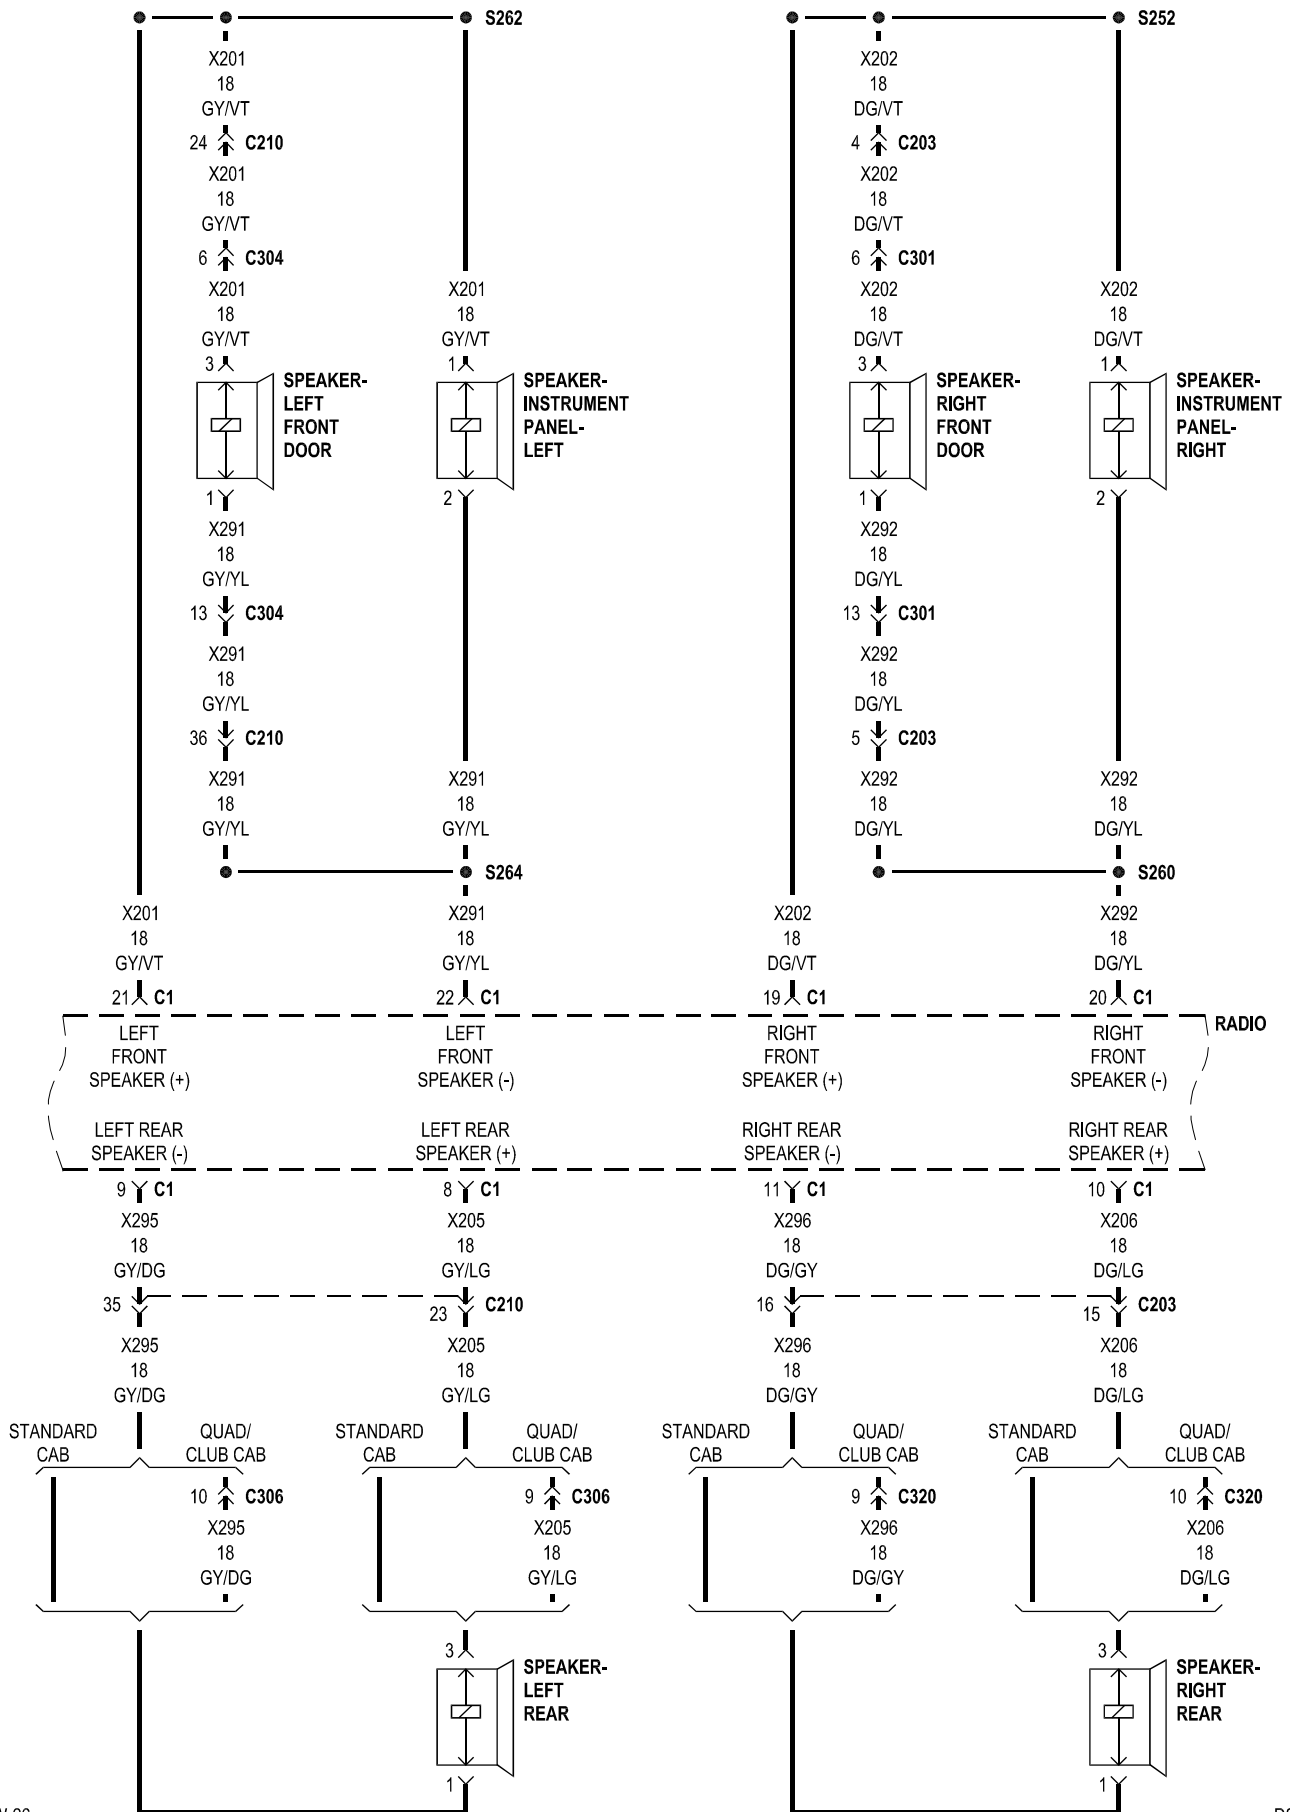

8W-47 AUDIO/VIDEO SYSTEM

Component	Page	Component	Page
Amplifier-Radio	8W-47-1, 3, 4	Module-Video Screen	8W-47-6, 7, 8, 9
Antenna-Navigation	8W-47-1	Port-Auxiliary Audio Video	8W-47-8
Antenna-Radio	8W-47-1	Radio	8W-47-1, 2, 9, 10, 11
Antenna-Satellite Radio	8W-47-1	Speaker-Instrument Panel-Center	8W-47-4
Antenna-Satellite Video 1	8W-47-6	Speaker-Instrument Panel-Left	8W-47-2, 4
Antenna-Satellite Video 2	8W-47-6	Speaker-Instrument Panel-Right	8W-47-2, 4
Camera-Rear Video	8W-47-11	Speaker-Left Front Door	8W-47-2, 3
Cluster	8W-47-5	Speaker-Left Rear	8W-47-2, 3
Diagnostic Junction Block	8W-47-1, 7	Speaker-Right Front Door	8W-47-2, 3
Fuse J15 (tipm)	8W-47-1, 6	Speaker-Right Rear	8W-47-2, 3
Fuse M39 (tipm)	8W-47-1	Speaker-Subwoofer	8W-47-4
Fuse M41 (tipm)	8W-47-6	Speaker-Tweeter-Left Rear	8W-47-4
G212	8W-47-1, 6	Speaker-Tweeter-Right Rear	8W-47-4
Mirror-Inside Rearview	8W-47-10	Switch-Horn	8W-47-5
Module-Hands Free	8W-47-10	Switch-Remote Radio-Left	8W-47-5
Module-Satellite Video	8W-47-6, 7	Switch-Remote Radio-Right	8W-47-5
Module-Steering Control	8W-47-5	Switch-Steering Wheel-Right	8W-47-5
Module-Totally Integrated Power	8W-47-1, 6		