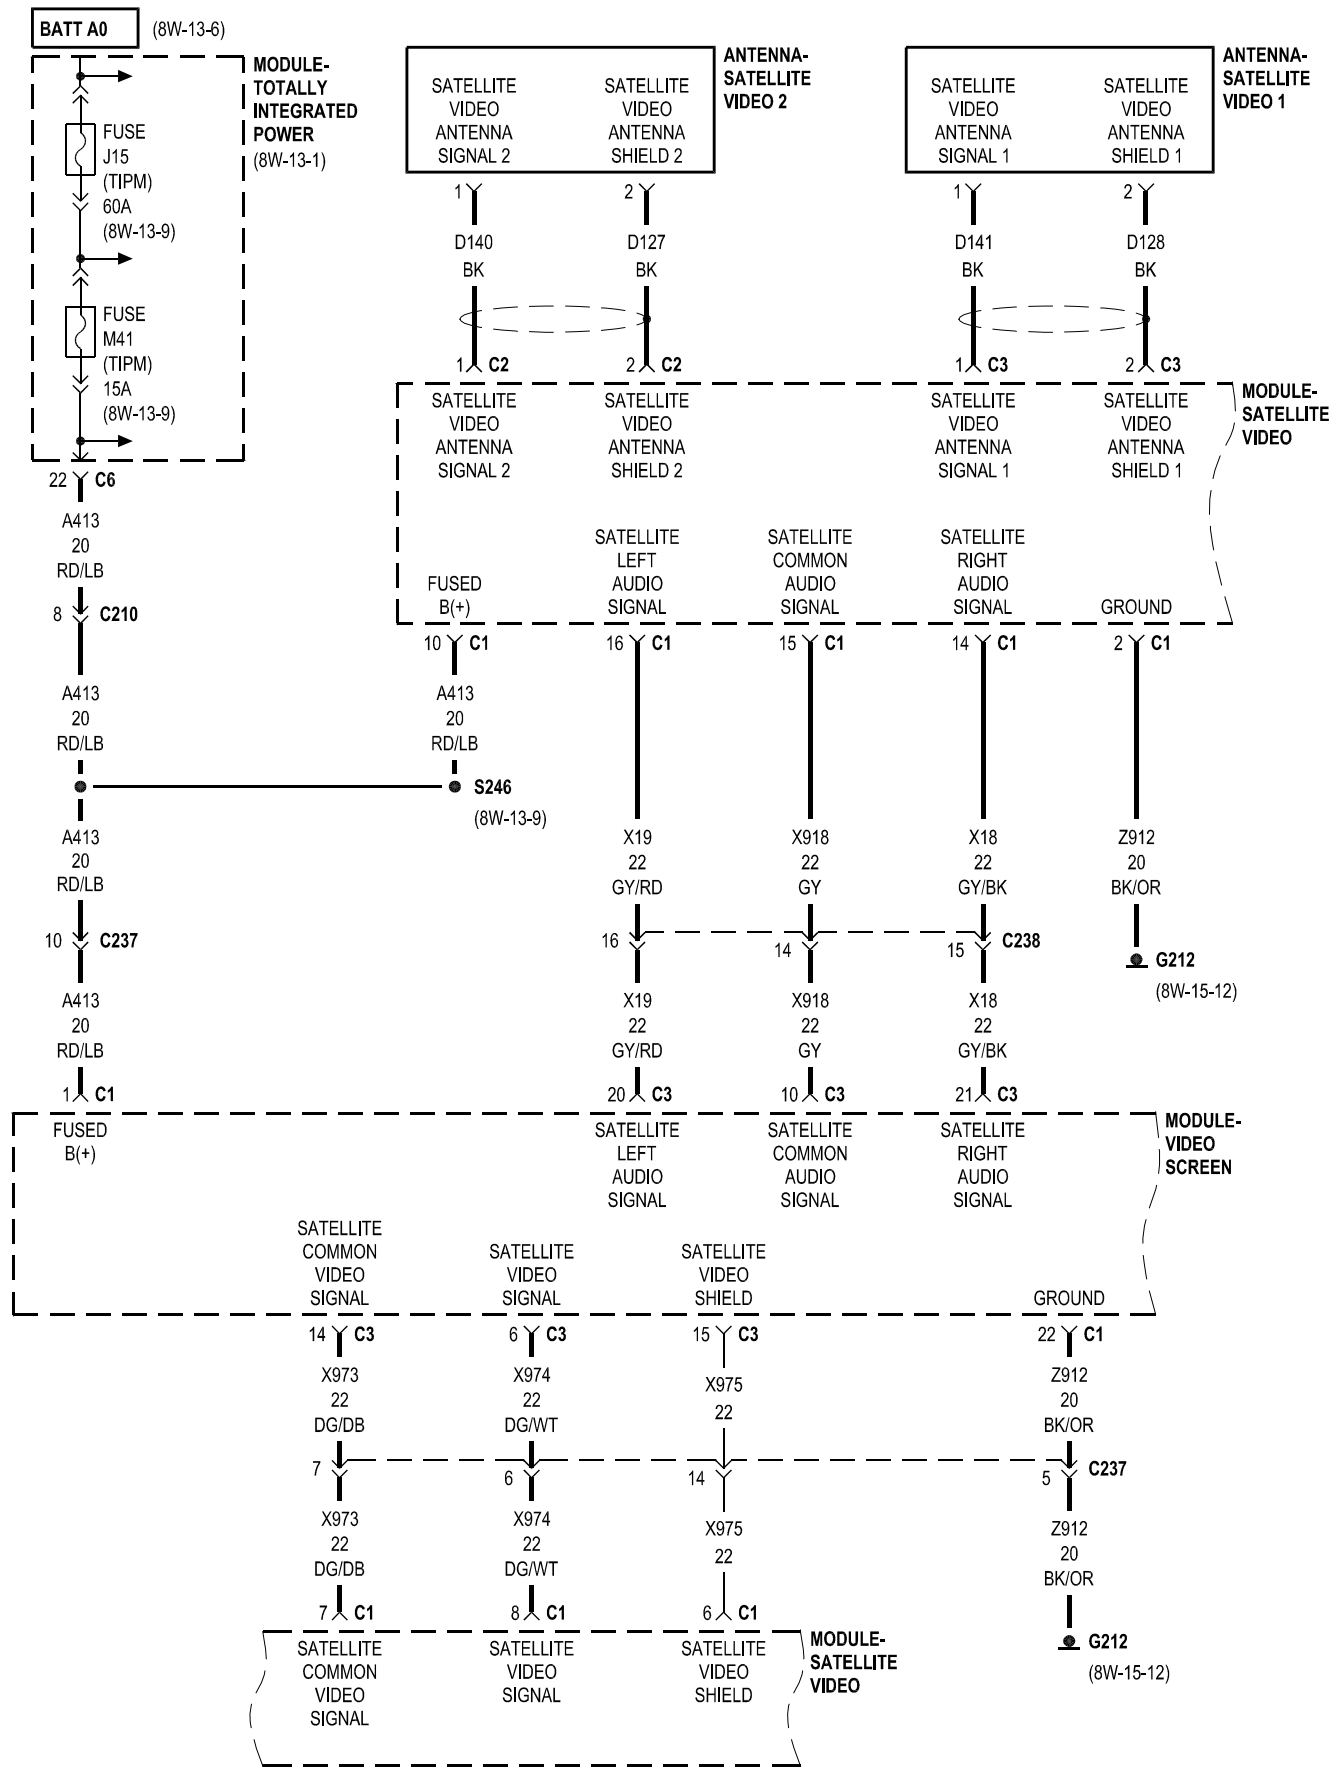

8W-47 AUDIO/VIDEO SYSTEM

Component	Page	Component	Page
Amplifier-Radio	8W-47-1, 3, 4	Module-Video Screen	8W-47-6, 7, 8, 9
Antenna-Navigation	8W-47-1	Port-Auxiliary Audio Video	8W-47-8
Antenna-Radio	8W-47-1	Radio	8W-47-1, 2, 9, 10, 11
Antenna-Satellite Radio	8W-47-1	Speaker-Instrument Panel-Center	8W-47-4
Antenna-Satellite Video 1	8W-47-6	Speaker-Instrument Panel-Left	8W-47-2, 4
Antenna-Satellite Video 2	8W-47-6	Speaker-Instrument Panel-Right	8W-47-2, 4
Camera-Rear Video	8W-47-11	Speaker-Left Front Door	8W-47-2, 3
Cluster	8W-47-5	Speaker-Left Rear	8W-47-2, 3
Diagnostic Junction Block	8W-47-1, 7	Speaker-Right Front Door	8W-47-2, 3
Fuse J15 (tipm)	8W-47-1, 6	Speaker-Right Rear	8W-47-2, 3
Fuse M39 (tipm)	8W-47-1	Speaker-Subwoofer	8W-47-4
Fuse M41 (tipm)	8W-47-6	Speaker-Tweeter-Left Rear	8W-47-4
G212	8W-47-1, 6	Speaker-Tweeter-Right Rear	8W-47-4
Mirror-Inside Rearview	8W-47-10	Switch-Horn	8W-47-5
Module-Hands Free	8W-47-10	Switch-Remote Radio-Left	8W-47-5
Module-Satellite Video	8W-47-6, 7	Switch-Remote Radio-Right	8W-47-5
Module-Steering Control	8W-47-5	Switch-Steering Wheel-Right	8W-47-5
Module-Totally Integrated Power	8W-47-1, 6		

⌘