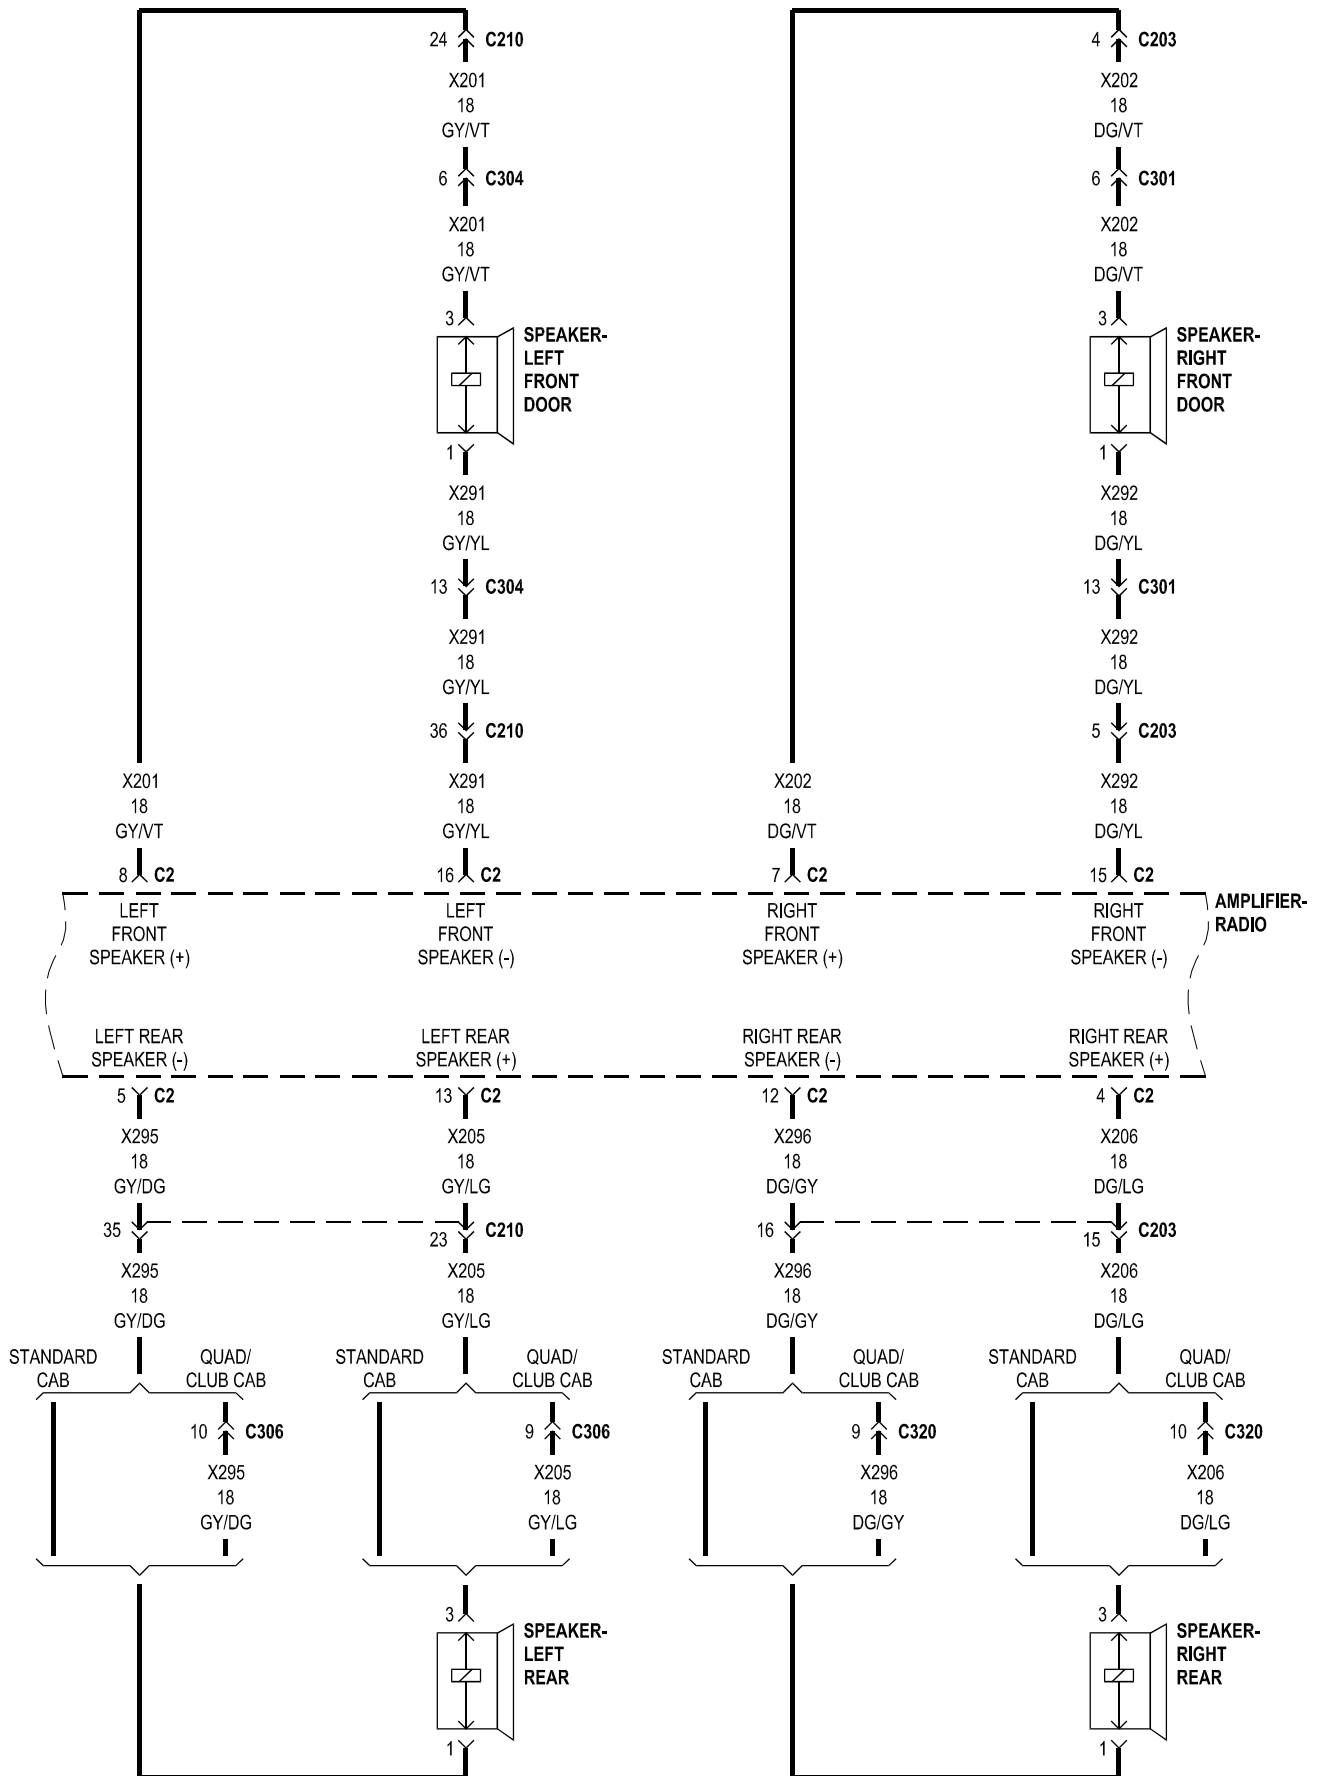

8W-47 AUDIO/VIDEO SYSTEM

Component	Page	Component	Page
Amplifier-Radio	8W-47-1, 3, 4	Module-Video Screen	8W-47-6, 7, 8, 9
Antenna-Navigation	8W-47-1	Port-Auxiliary Audio Video	8W-47-8
Antenna-Radio	8W-47-1	Radio	8W-47-1, 2, 9, 10, 11
Antenna-Satellite Radio	8W-47-1	Speaker-Instrument Panel-Center	8W-47-4
Antenna-Satellite Video 1	8W-47-6	Speaker-Instrument Panel-Left	8W-47-2, 4
Antenna-Satellite Video 2	8W-47-6	Speaker-Instrument Panel-Right	8W-47-2, 4
Camera-Rear Video	8W-47-11	Speaker-Left Front Door	8W-47-2, 3
Cluster	8W-47-5	Speaker-Left Rear	8W-47-2, 3
Diagnostic Junction Block	8W-47-1, 7	Speaker-Right Front Door	8W-47-2, 3
Fuse J15 (tipm)	8W-47-1, 6	Speaker-Right Rear	8W-47-2, 3
Fuse M39 (tipm)	8W-47-1	Speaker-Subwoofer	8W-47-4
Fuse M41 (tipm)	8W-47-6	Speaker-Tweeter-Left Rear	8W-47-4
G212	8W-47-1, 6	Speaker-Tweeter-Right Rear	8W-47-4
Mirror-Inside Rearview	8W-47-10	Switch-Horn	8W-47-5
Module-Hands Free	8W-47-10	Switch-Remote Radio-Left	8W-47-5
Module-Satellite Video	8W-47-6, 7	Switch-Remote Radio-Right	8W-47-5
Module-Steering Control	8W-47-5	Switch-Steering Wheel-Right	8W-47-5
Module-Totally Integrated Power	8W-47-1, 6		