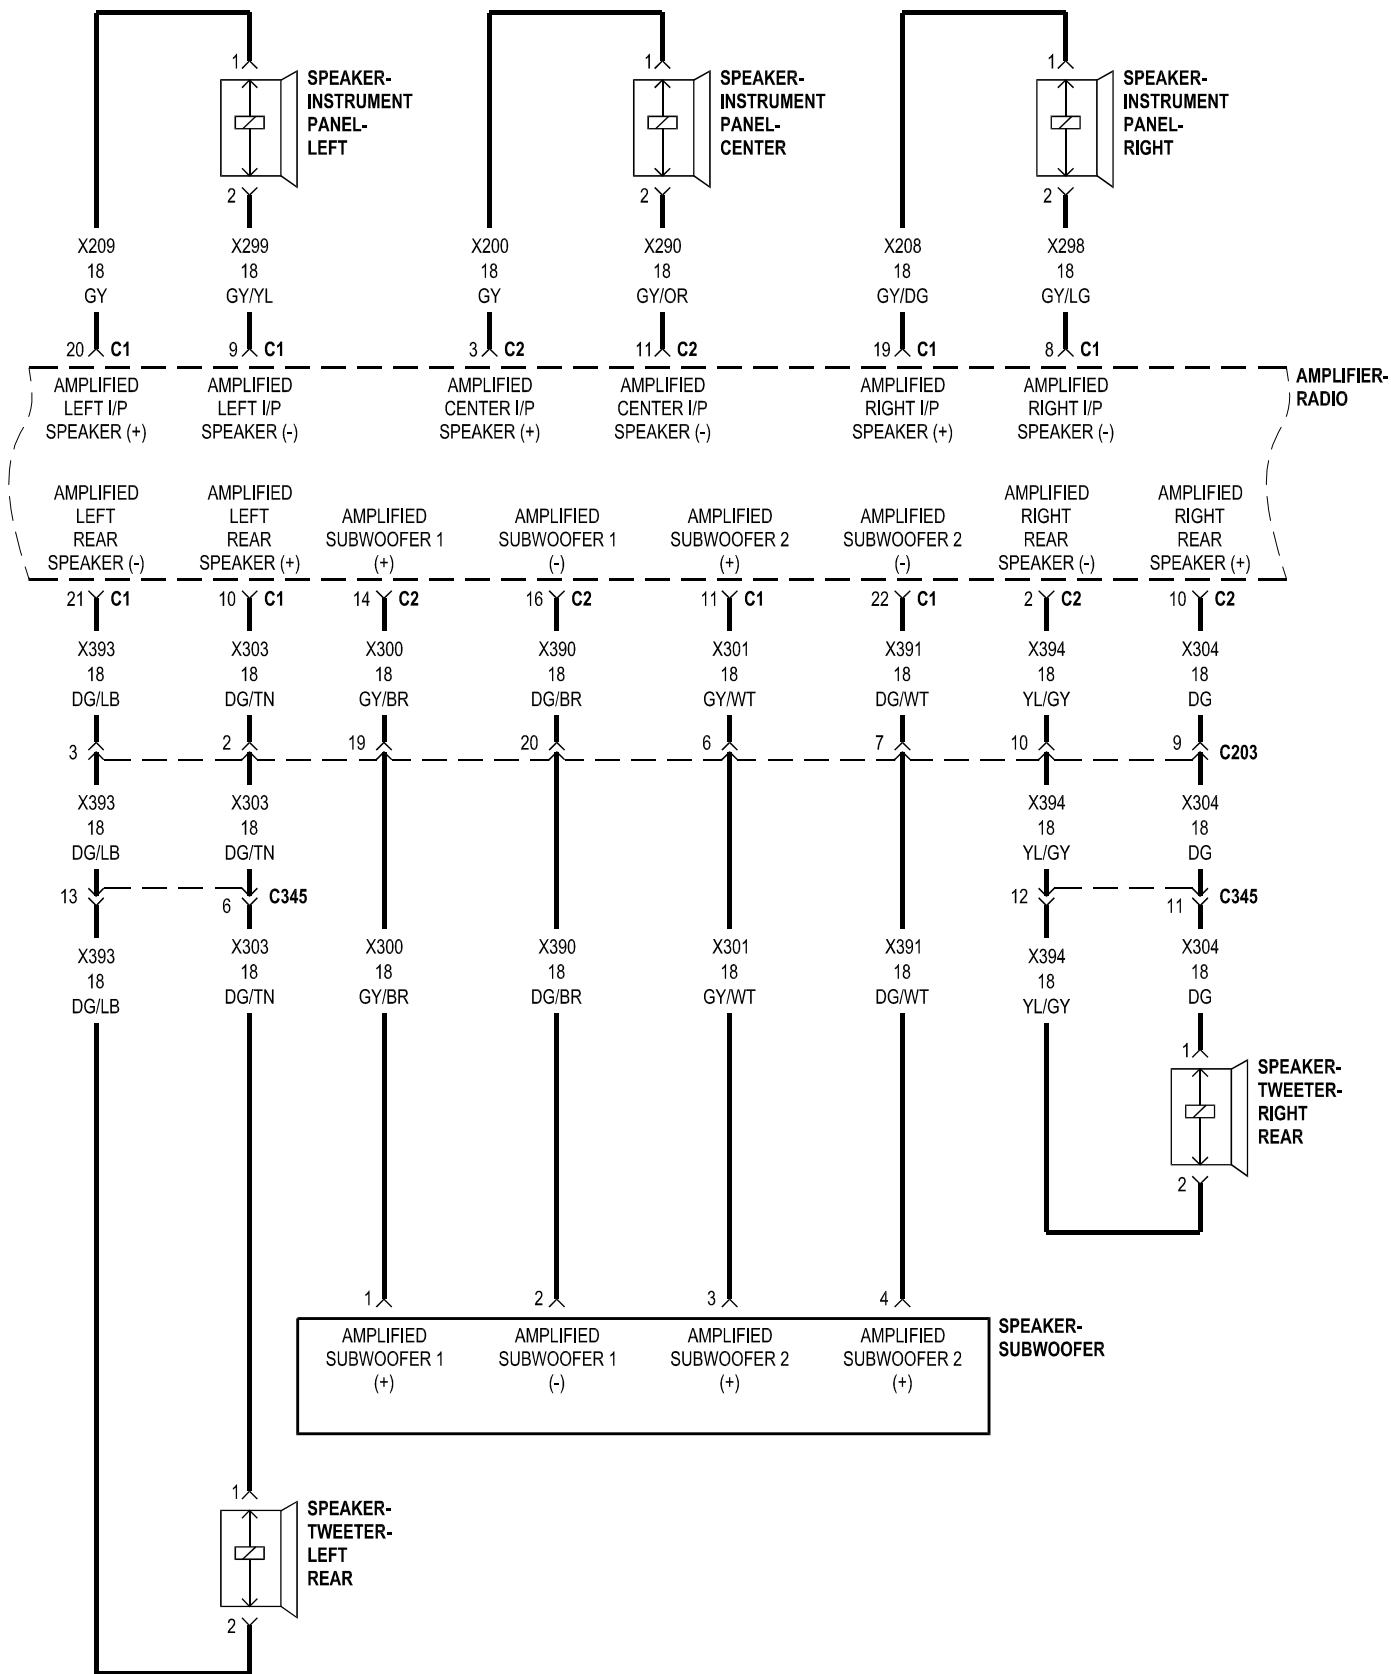

8W-47 AUDIO/VIDEO SYSTEM

Component	Page	Component	Page
Amplifier-Radio	8W-47-1, 3, 4	Module-Video Screen	8W-47-6, 7, 8, 9
Antenna-Navigation	8W-47-1	Port-Auxiliary Audio Video	8W-47-8
Antenna-Radio	8W-47-1	Radio	8W-47-1, 2, 9, 10, 11
Antenna-Satellite Radio	8W-47-1	Speaker-Instrument Panel-Center	8W-47-4
Antenna-Satellite Video 1	8W-47-6	Speaker-Instrument Panel-Left	8W-47-2, 4
Antenna-Satellite Video 2	8W-47-6	Speaker-Instrument Panel-Right	8W-47-2, 4
Camera-Rear Video	8W-47-11	Speaker-Left Front Door	8W-47-2, 3
Cluster	8W-47-5	Speaker-Left Rear	8W-47-2, 3
Diagnostic Junction Block	8W-47-1, 7	Speaker-Right Front Door	8W-47-2, 3
Fuse J15 (tipm)	8W-47-1, 6	Speaker-Right Rear	8W-47-2, 3
Fuse M39 (tipm)	8W-47-1	Speaker-Subwoofer	8W-47-4
Fuse M41 (tipm)	8W-47-6	Speaker-Tweeter-Left Rear	8W-47-4
G212	8W-47-1, 6	Speaker-Tweeter-Right Rear	8W-47-4
Mirror-Inside Rearview	8W-47-10	Switch-Horn	8W-47-5
Module-Hands Free	8W-47-10	Switch-Remote Radio-Left	8W-47-5
Module-Satellite Video	8W-47-6, 7	Switch-Remote Radio-Right	8W-47-5
Module-Steering Control	8W-47-5	Switch-Steering Wheel-Right	8W-47-5
Module-Totally Integrated Power	8W-47-1, 6		