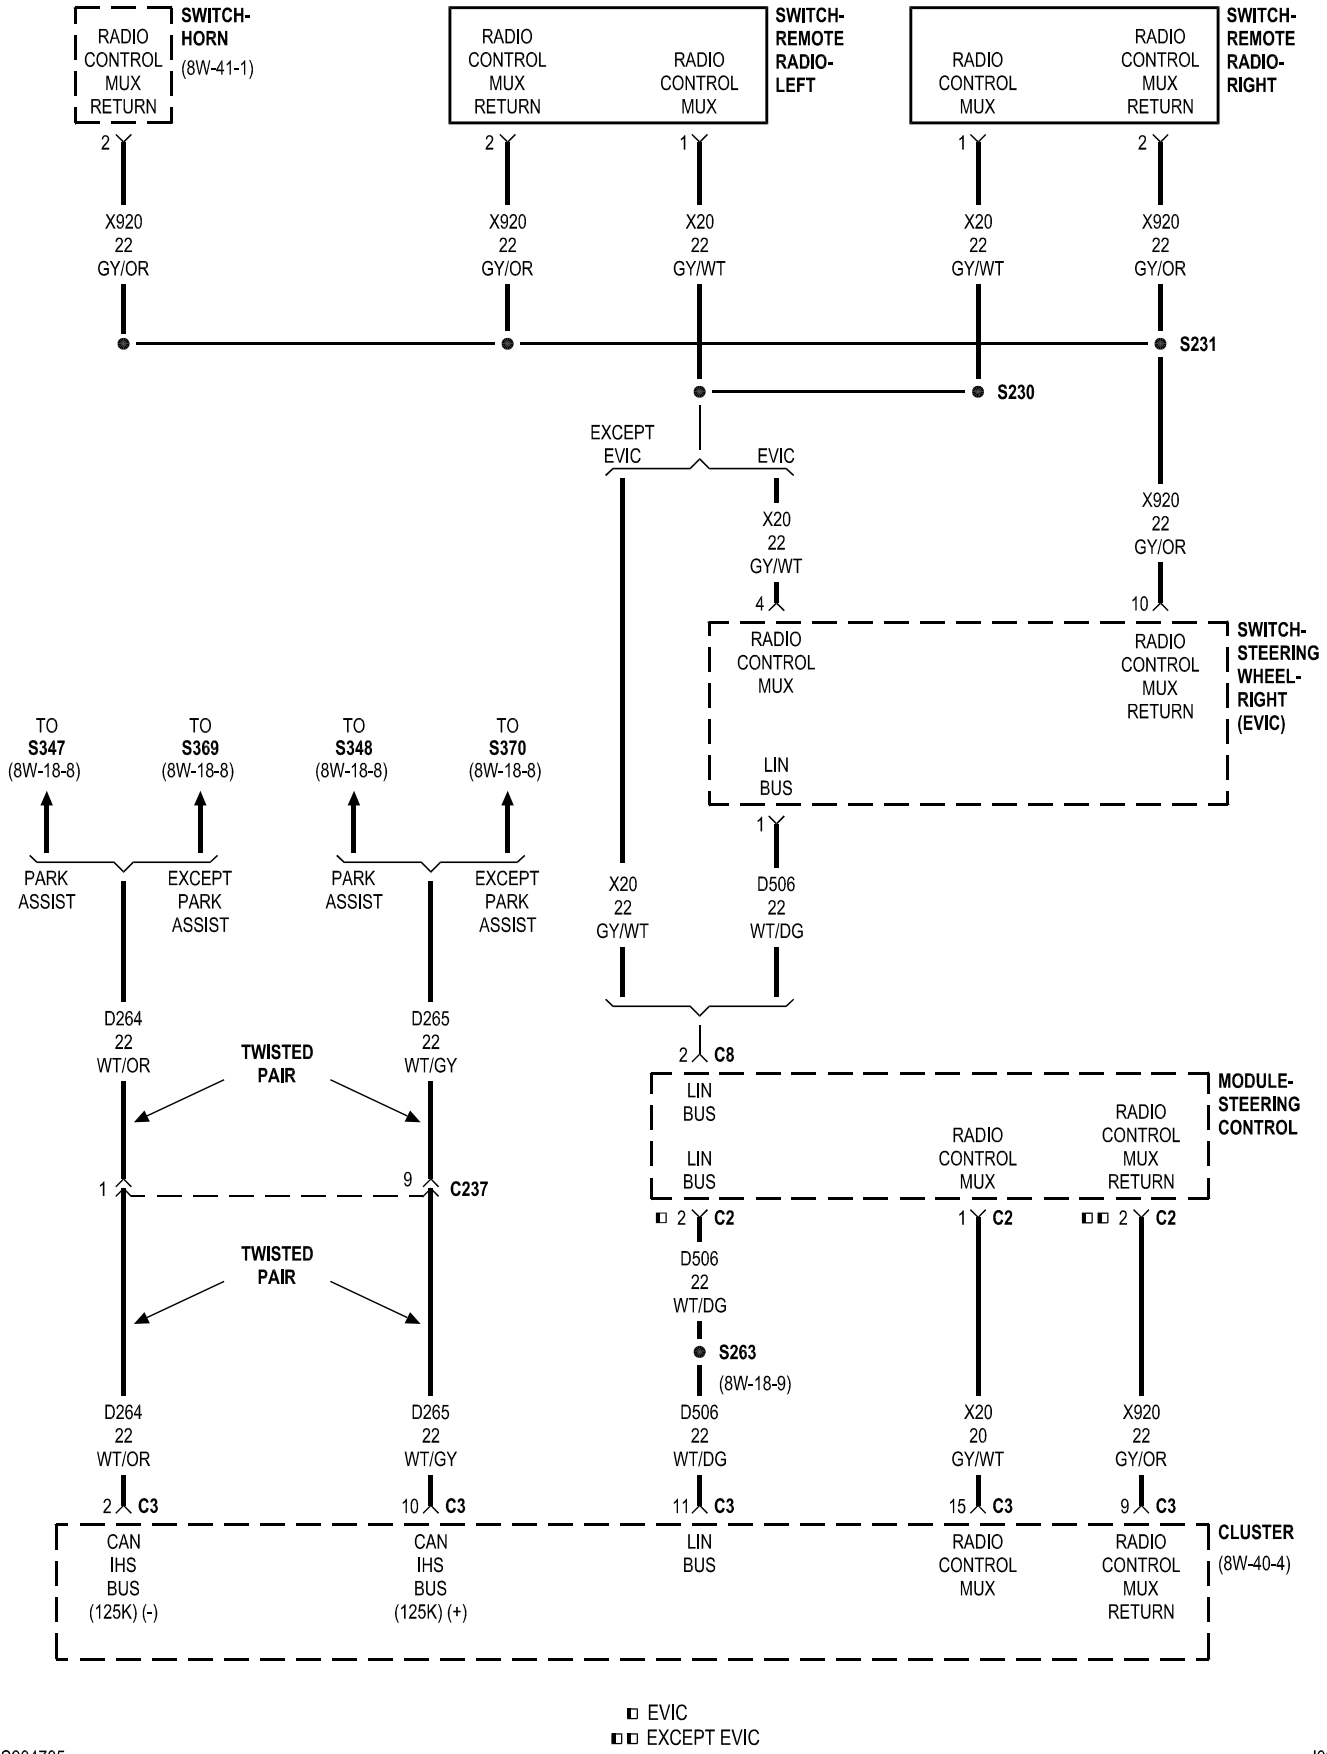

8W-47 AUDIO/VIDEO SYSTEM

Component	Page	Component	Page
Amplifier-Radio	8W-47-1, 3, 4	Module-Video Screen	8W-47-6, 7, 8, 9
Antenna-Navigation	8W-47-1	Port-Auxiliary Audio Video	8W-47-8
Antenna-Radio	8W-47-1	Radio	8W-47-1, 2, 9, 10, 11
Antenna-Satellite Radio	8W-47-1	Speaker-Instrument Panel-Center	8W-47-4
Antenna-Satellite Video 1	8W-47-6	Speaker-Instrument Panel-Left	8W-47-2, 4
Antenna-Satellite Video 2	8W-47-6	Speaker-Instrument Panel-Right	8W-47-2, 4
Camera-Rear Video	8W-47-11	Speaker-Left Front Door	8W-47-2, 3
Cluster	8W-47-5	Speaker-Left Rear	8W-47-2, 3
Diagnostic Junction Block	8W-47-1, 7	Speaker-Right Front Door	8W-47-2, 3
Fuse J15 (tipm)	8W-47-1, 6	Speaker-Right Rear	8W-47-2, 3
Fuse M39 (tipm)	8W-47-1	Speaker-Subwoofer	8W-47-4
Fuse M41 (tipm)	8W-47-6	Speaker-Tweeter-Left Rear	8W-47-4
G212	8W-47-1, 6	Speaker-Tweeter-Right Rear	8W-47-4
Mirror-Inside Rearview	8W-47-10	Switch-Horn	8W-47-5
Module-Hands Free	8W-47-10	Switch-Remote Radio-Left	8W-47-5
Module-Satellite Video	8W-47-6, 7	Switch-Remote Radio-Right	8W-47-5
Module-Steering Control	8W-47-5	Switch-Steering Wheel-Right	8W-47-5
Module-Totally Integrated Power	8W-47-1, 6		

⌘