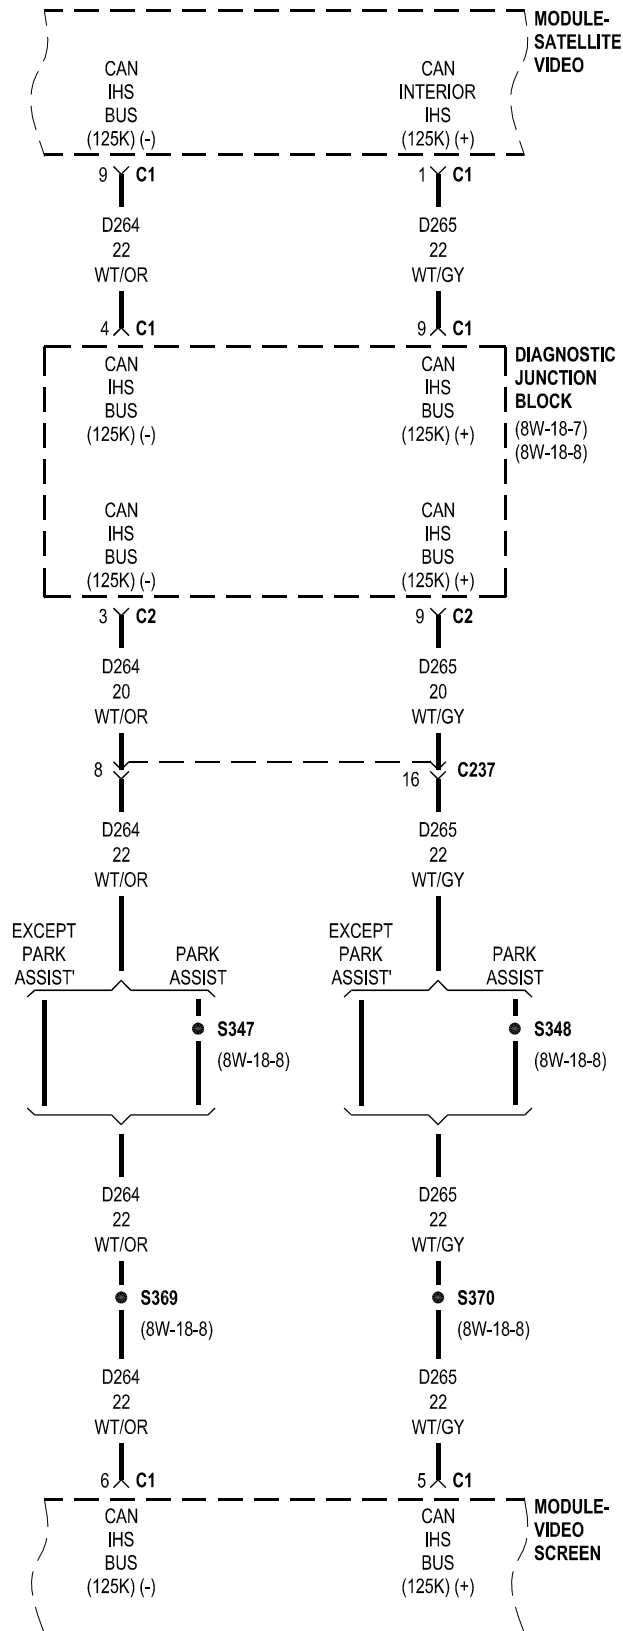

8W-47 AUDIO/VIDEO SYSTEM

Component	Page	Component	Page
Amplifier-Radio	8W-47-1, 3, 4	Module-Video Screen	8W-47-6, 7, 8, 9
Antenna-Navigation	8W-47-1	Port-Auxiliary Audio Video	8W-47-8
Antenna-Radio	8W-47-1	Radio	8W-47-1, 2, 9, 10, 11
Antenna-Satellite Radio	8W-47-1	Speaker-Instrument Panel-Center	8W-47-4
Antenna-Satellite Video 1	8W-47-6	Speaker-Instrument Panel-Left	8W-47-2, 4
Antenna-Satellite Video 2	8W-47-6	Speaker-Instrument Panel-Right	8W-47-2, 4
Camera-Rear Video	8W-47-11	Speaker-Left Front Door	8W-47-2, 3
Cluster	8W-47-5	Speaker-Left Rear	8W-47-2, 3
Diagnostic Junction Block	8W-47-1, 7	Speaker-Right Front Door	8W-47-2, 3
Fuse J15 (tipm)	8W-47-1, 6	Speaker-Right Rear	8W-47-2, 3
Fuse M39 (tipm)	8W-47-1	Speaker-Subwoofer	8W-47-4
Fuse M41 (tipm)	8W-47-6	Speaker-Tweeter-Left Rear	8W-47-4
G212	8W-47-1, 6	Speaker-Tweeter-Right Rear	8W-47-4
Mirror-Inside Rearview	8W-47-10	Switch-Horn	8W-47-5
Module-Hands Free	8W-47-10	Switch-Remote Radio-Left	8W-47-5
Module-Satellite Video	8W-47-6, 7	Switch-Remote Radio-Right	8W-47-5
Module-Steering Control	8W-47-5	Switch-Steering Wheel-Right	8W-47-5
Module-Totally Integrated Power	8W-47-1, 6		