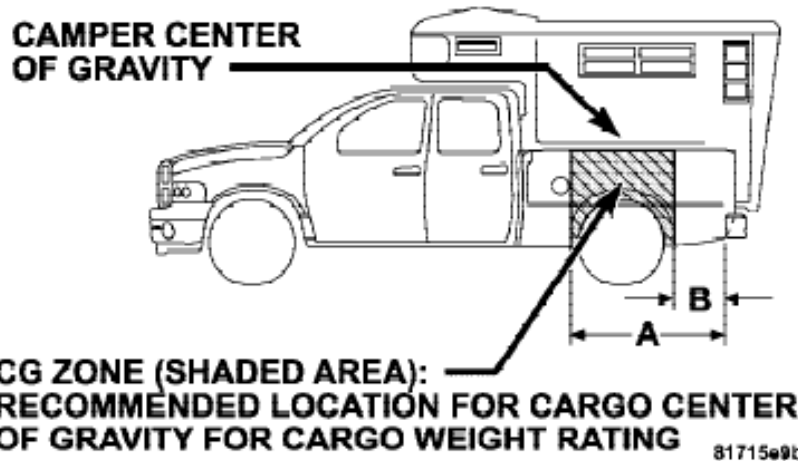

Because conditions of improper load distribution or overloading can have adverse effects on vehicle steering and braking ... possibly resulting in accidents ... knowledge of the cargo weight rating and location of the center of gravity should be important factors to the prospective purchaser of any truck-camper combination.

The tables on the following pages designate the Cargo Weight Rating and the Center of Gravity Zone for each vehicle listed.

- CARGO WEIGHT RATING (CWR) for a given truck model is the cargo capacity, in pounds, excluding the weight of occupants in the cab of the vehicle.
- CENTER OF GRAVITY (CG) ZONE is the area BETWEEN the forward limit dimension "A", and the rearward limit dimension "B" ... both measured in inches from the rear end of the truck bed or pickup box (see illustration above).

**USING THE TABLES:**

- At the top of each page are descriptions of the truck models; wheelbase; type of cab; size of pickup box; style of seats; and the gross vehicle weight rating (GVWR) applicable to the truck.
- Sub-headings classify the CWR and CG zone dimensions based on engine types available. Under the "options" column, items of optional equipment (related to the vehicle's intended use) are listed in various combinations, indicating their influence on CWR figures.
- When reading the tables, you will notice that, as more optional equipment is added to the base vehicle (reading down from line 1 to line 8), the CWR is decreased due to the additional weight of the options. At the same time, the size of the CG zone changes due to the LOCATION of the added weight.