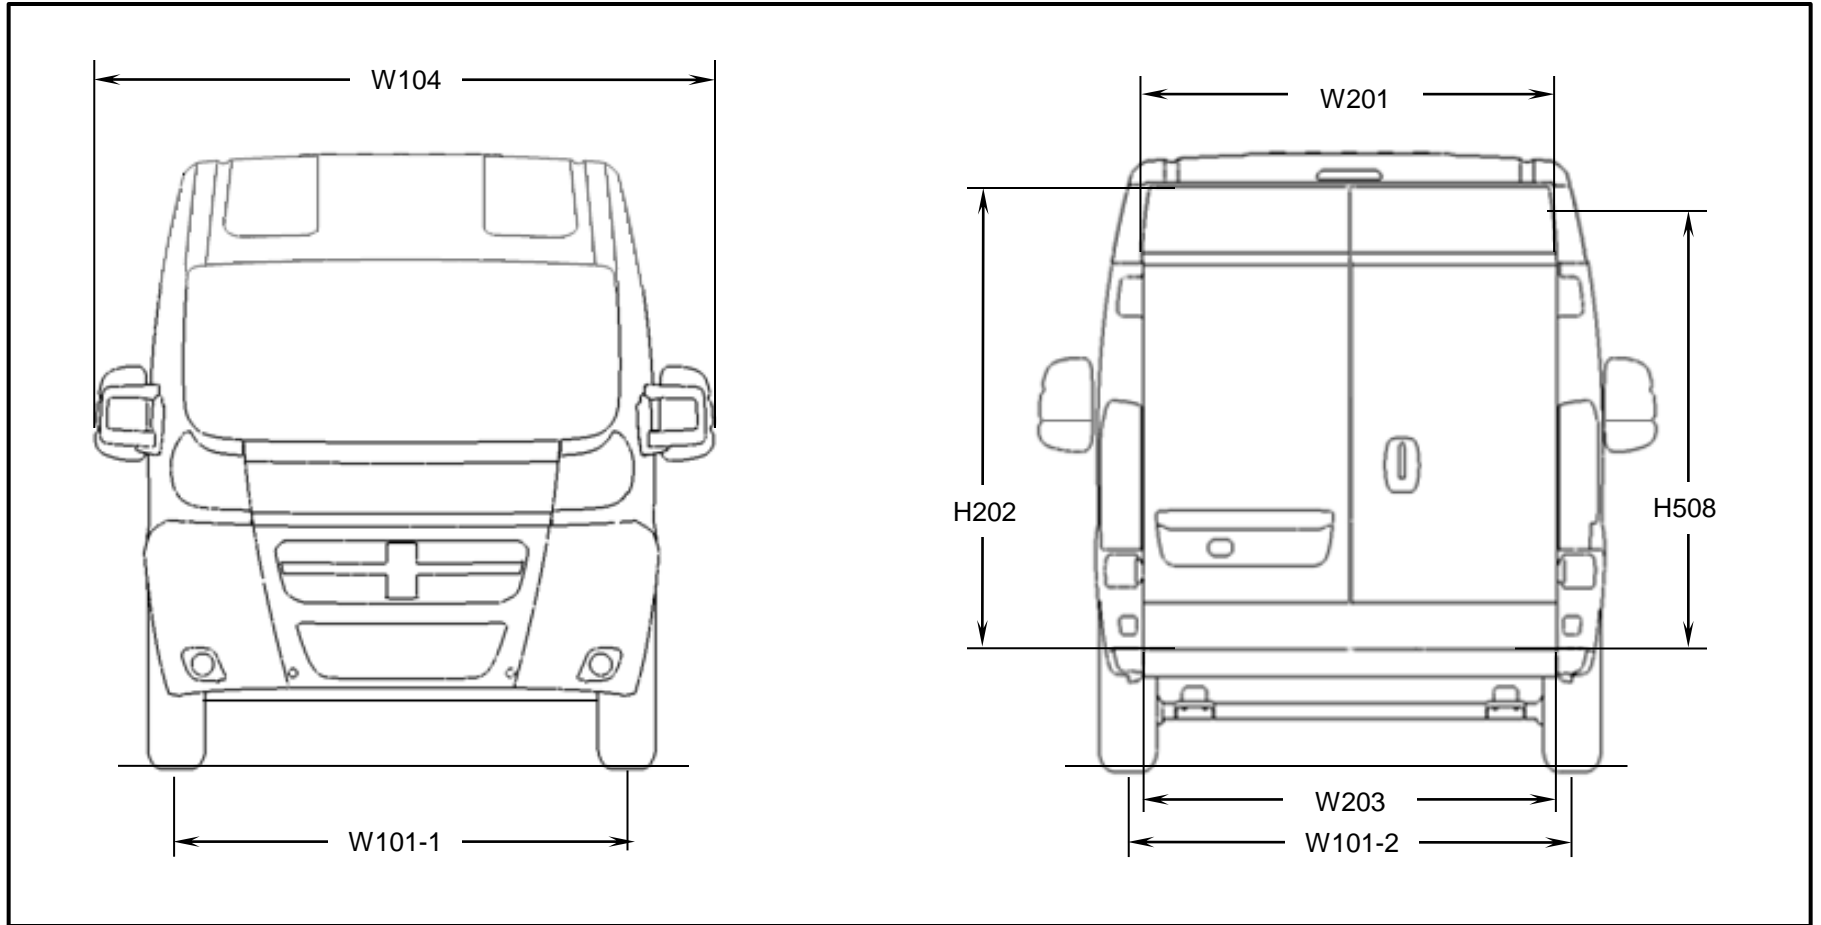

RAM PROMASTER 1500 136"WB (L2H2)

RAM PROMASTER 1500 136"WB (L2H2)

RAM PROMASTER 1500 136"WB (L2H2)

Code	Description	Metric	English
L103	Vehicle Length	5413	213.1
L507	Cargo Body Overall Length	3120	122.8
L508	Side Door Cargo Opening Length (Passenger Side)	1250	49.2
Code	Description	Metric	English
H202	Rear Opening Height	1790	70.5
H505	Maximum Cargo Height	1932	76.0
H508	Side Cargo Opening Height	1755	69.0
Code	Description	Metric	English
W103	Vehicle Width - Maximum	2050	80.7
W104	Vehicle Width - Mirrors	2690	105.9
W201	Cargo Width - Wheelhouse	1418	55.8
W203	Rear Body Opening @ Floor	1562	61.5
W408	Tail Door Width	1422	55.9
W500	Cargo Width @ Floor	1562	61.5

RAM PROMASTER 1500 136"WB (L2H2)

Code	Description	Metric	English
H101	Vehicle Height (Curb Load)	2524	99.4
L101	Wheelbase	3450	135.8
L104	Overhang - Front	948	37.3
L105	Overhang - Rear	1015	40.0
W101-1	Tread Width - Front Tires	1810	71.3
W101-2	Tread Width - Rear Tires	1790	70.5