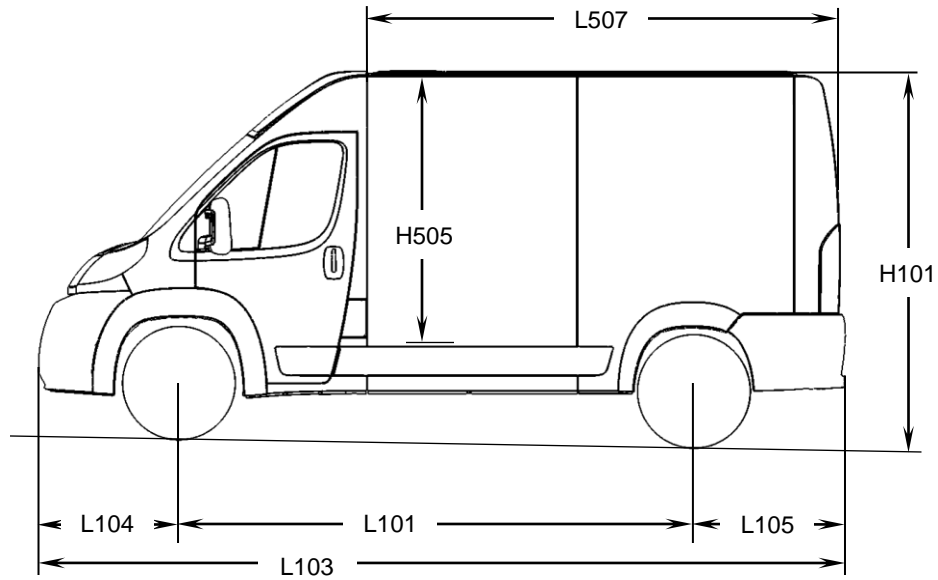

RAM PROMASTER 1500 136"WB (L2H2)

RAM PROMASTER 1500 136"WB (L2H2)

RAM PROMASTER 1500 136"WB (L2H2)

Code	Description	Metric	English
L103	Vehicle Length	5413	213.1
L507	Cargo Body Overall Length	3120	122.8
L508	Side Door Cargo Opening Length (Passenger Side)	1250	49.2
Code	Description	Metric	English
H202	Rear Opening Height	1790	70.5
H505	Maximum Cargo Height	1932	76.0
H508	Side Cargo Opening Height	1755	69.0
Code	Description	Metric	English
W103	Vehicle Width - Maximum	2050	80.7
W104	Vehicle Width - Mirrors	2690	105.9
W201	Cargo Width - Wheelhouse	1418	55.8
W203	Rear Body Opening @ Floor	1562	61.5
W408	Tail Door Width	1422	55.9
W500	Cargo Width @ Floor	1562	61.5

RAM PROMASTER 1500 136"WB (L2H2)

Code	Description	Metric	English
H101	Vehicle Height (Curb Load)	2524	99.4
L101	Wheelbase	3450	135.8
L104	Overhang - Front	948	37.3
L105	Overhang - Rear	1015	40.0
W101-1	Tread Width - Front Tires	1810	71.3
W101-2	Tread Width - Rear Tires	1790	70.5