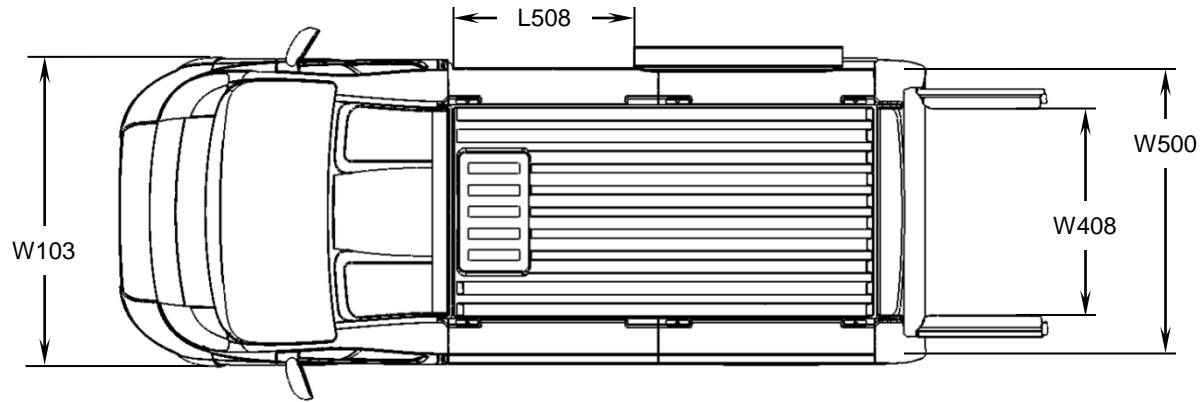

RAM PROMASTER 1500 136"WB (L2H2)

RAM PROMASTER 1500 136"WB (L2H2)

RAM PROMASTER 1500 136"WB (L2H2)

Code	Description	Metric	English
L103	Vehicle Length	5413	213.1
L507	Cargo Body Overall Length	3120	122.8
L508	Side Door Cargo Opening Length (Passenger Side)	1250	49.2
Code	Description	Metric	English
H202	Rear Opening Height	1790	70.5
H505	Maximum Cargo Height	1932	76.0
H508	Side Cargo Opening Height	1755	69.0
Code	Description	Metric	English
W103	Vehicle Width - Maximum	2050	80.7
W104	Vehicle Width - Mirrors	2690	105.9
W201	Cargo Width - Wheelhouse	1418	55.8
W203	Rear Body Opening @ Floor	1562	61.5
W408	Tail Door Width	1422	55.9
W500	Cargo Width @ Floor	1562	61.5

RAM PROMASTER 1500 136"WB (L2H2)

Code	Description	Metric	English
H101	Vehicle Height (Curb Load)	2524	99.4
L101	Wheelbase	3450	135.8
L104	Overhang - Front	948	37.3
L105	Overhang - Rear	1015	40.0
W101-1	Tread Width - Front Tires	1810	71.3
W101-2	Tread Width - Rear Tires	1790	70.5