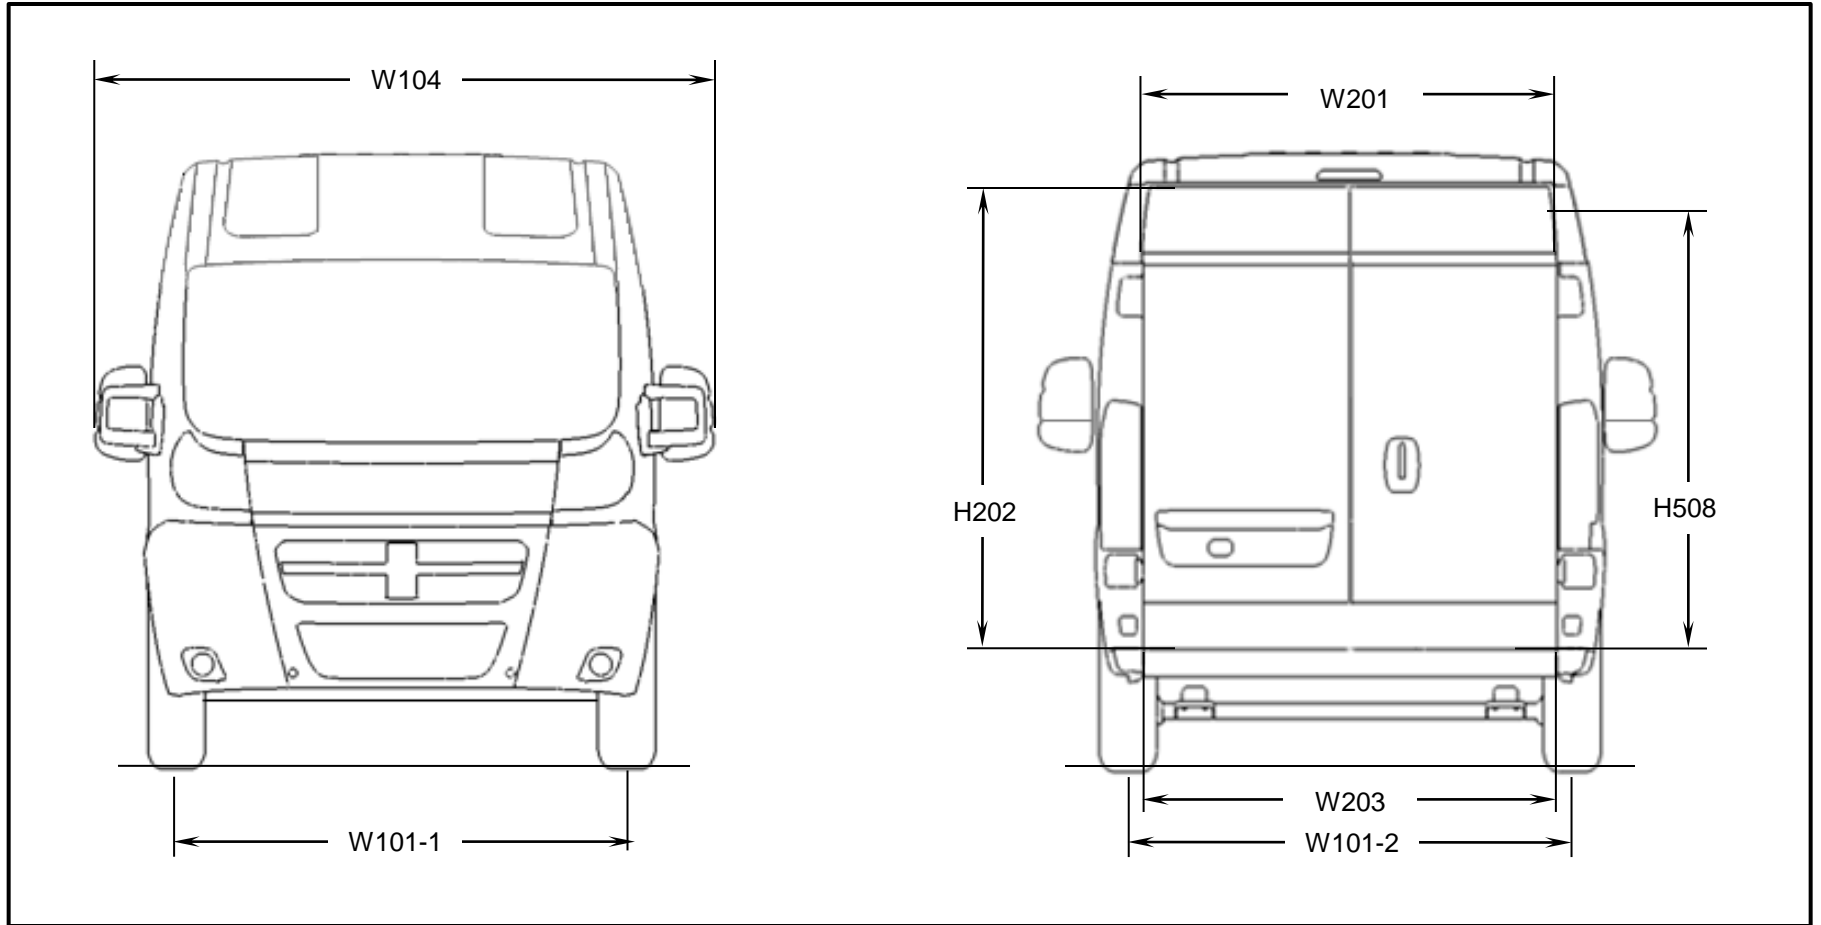

# RAM PROMASTER 2500 159"WB (L4H2)

# RAM PROMASTER 2500 159"WB (L4H2)

Code	Description	Metric	English
L103	Vehicle Length	5998	236.1
L507	Cargo Body Overall Length	3705	145.9
L508	Side Door Cargo Opening Length (Passenger Side)	1250	49.2
Code	Description	Metric	English
H202	Rear Opening Height	1790	70.5
H505	Maximum Cargo Height	1932	76.0
H508	Side Cargo Opening Height	1755	69.0
Code	Description	Metric	English
W103	Vehicle Width - Maximum	2050	80.7
W104	Vehicle Width - Mirrors	2690	105.9
W201	Cargo Width - Wheelhouse	1418	55.8
W203	Rear Body Opening @ Floor	1562	61.5
W408	Tail Door Width	1422	55.9
W500	Cargo Width @ Floor	1562	61.5

# RAM PROMASTER 2500 159"WB (L4H2)

Code	Description	Metric	English
H101	Vehicle Height (Curb Load)	2524	99.4
L101	Wheelbase	403.5	158.9
L104	Overhang - Front	948	37.3
L105	Overhang - Rear	1015	40.0
W101-1	Tread Width - Front Tires	1810	71.3
W101-2	Tread Width - Rear Tires	1790	70.5