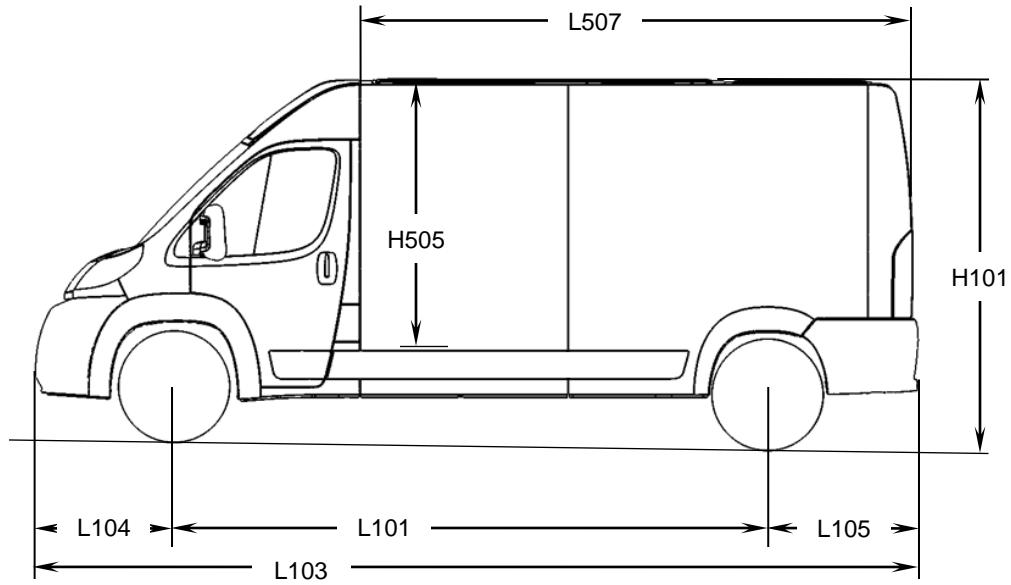

# RAM PROMASTER 2500 159"WB (L4H2)

# RAM PROMASTER 2500 159"WB (L4H2)

Code	Description	Metric	English
L103	Vehicle Length	5998	236.1
L507	Cargo Body Overall Length	3705	145.9
L508	Side Door Cargo Opening Length (Passenger Side)	1250	49.2
Code	Description	Metric	English
H202	Rear Opening Height	1790	70.5
H505	Maximum Cargo Height	1932	76.0
H508	Side Cargo Opening Height	1755	69.0
Code	Description	Metric	English
W103	Vehicle Width - Maximum	2050	80.7
W104	Vehicle Width - Mirrors	2690	105.9
W201	Cargo Width - Wheelhouse	1418	55.8
W203	Rear Body Opening @ Floor	1562	61.5
W408	Tail Door Width	1422	55.9
W500	Cargo Width @ Floor	1562	61.5

# RAM PROMASTER 2500 159"WB (L4H2)

Code	Description	Metric	English
H101	Vehicle Height (Curb Load)	2524	99.4
L101	Wheelbase	403.5	158.9
L104	Overhang - Front	948	37.3
L105	Overhang - Rear	1015	40.0
W101-1	Tread Width - Front Tires	1810	71.3
W101-2	Tread Width - Rear Tires	1790	70.5