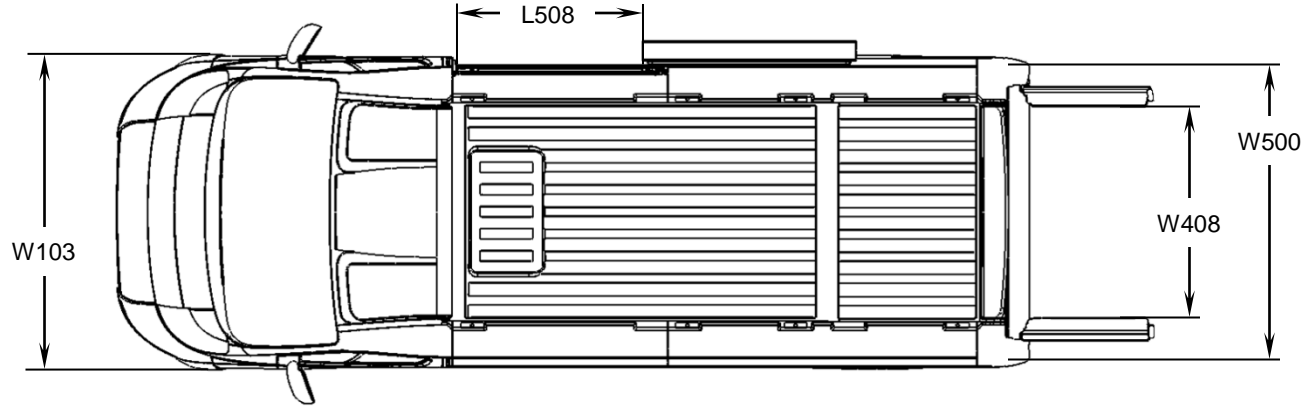

# RAM PROMASTER 2500 159"WB (L4H2)

# RAM PROMASTER 2500 159"WB (L4H2)

Code	Description	Metric	English
L103	Vehicle Length	5998	236.1
L507	Cargo Body Overall Length	3705	145.9
L508	Side Door Cargo Opening Length (Passenger Side)	1250	49.2
Code	Description	Metric	English
H202	Rear Opening Height	1790	70.5
H505	Maximum Cargo Height	1932	76.0
H508	Side Cargo Opening Height	1755	69.0
Code	Description	Metric	English
W103	Vehicle Width - Maximum	2050	80.7
W104	Vehicle Width - Mirrors	2690	105.9
W201	Cargo Width - Wheelhouse	1418	55.8
W203	Rear Body Opening @ Floor	1562	61.5
W408	Tail Door Width	1422	55.9
W500	Cargo Width @ Floor	1562	61.5

# RAM PROMASTER 2500 159"WB (L4H2)

Code	Description	Metric	English
H101	Vehicle Height (Curb Load)	2524	99.4
L101	Wheelbase	403.5	158.9
L104	Overhang - Front	948	37.3
L105	Overhang - Rear	1015	40.0
W101-1	Tread Width - Front Tires	1810	71.3
W101-2	Tread Width - Rear Tires	1790	70.5