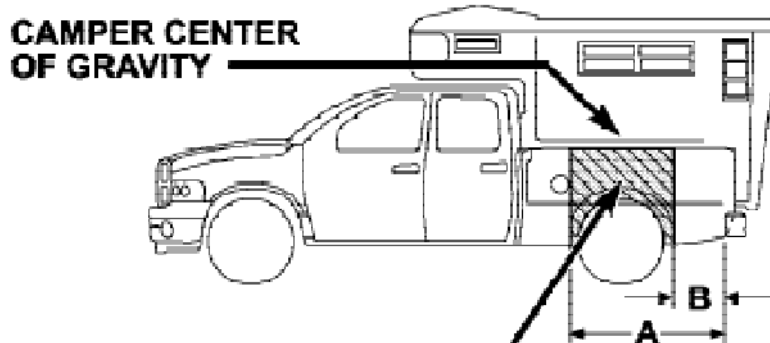

Ram Camper Guide

CONSUMER INFORMATION: TRUCK-CAMPER LOADING

CG ZONE (SHADED AREA):
RECOMMENDED LOCATION FOR CARGO CENTER
OF GRAVITY FOR CARGO WEIGHT RATING 81715e9b

The tables on the following pages designate the Cargo Weight Rating and the Center of Gravity Zone for each vehicle listed.

- CARGO WEIGHT RATING (CWR) for a given truck model is the cargo capacity, in pounds, excluding the weight of occupants in the cab of the vehicle.
- CENTER OF GRAVITY (CG) ZONE is the area BETWEEN the forward limit dimension "A", and the rearward limit dimension "B" ... both measured in inches from the rear end of the truck bed or pickup box (see illustration above).

USING THE TABLES:

- At the top of each page are descriptions of the truck models; wheelbase; type of cab; size of pickup box; style of seats; and the gross vehicle weight rating (GVWR) applicable to the truck.
- Sub-headings classify the CWR and CG zone dimensions based on engine types available. Under the "options" column, items of optional equipment (related to the vehicle's intended use) are listed in various combinations, indicating their influence on CWR figures.
- When reading the tables, you will notice that, as more optional equipment is added to the base vehicle (reading down from line 1 to line 8), the CWR is decreased due to the additional weight of the options. At the same time, the size of the CG zone changes due to the LOCATION of the added weight.

INSTALLING THE CAMPER:

- The center of gravity (CG) of the loaded camper, as determined and marked by the camper manufacturer, must fall within the CG zone of the truck (see illustration above).
- The total weight of the fully-equipped camper, furnished by the camper manufacturer, should not exceed the CWR of the truck. After the camper and auxiliary equipment is installed, proper loading should be verified on an accurate truck scale before putting the vehicle into service.
- Be sure the gross vehicle weight rating (GVWR) of the truck is not exceeded and that the loading on front and rear axle systems does not exceed their respective gross axle weight ratings (GAWR).

NOTE: GVWR and GAWR data for the truck appears on the Safety Certification label, located on the door-latch post, on the driver's side.