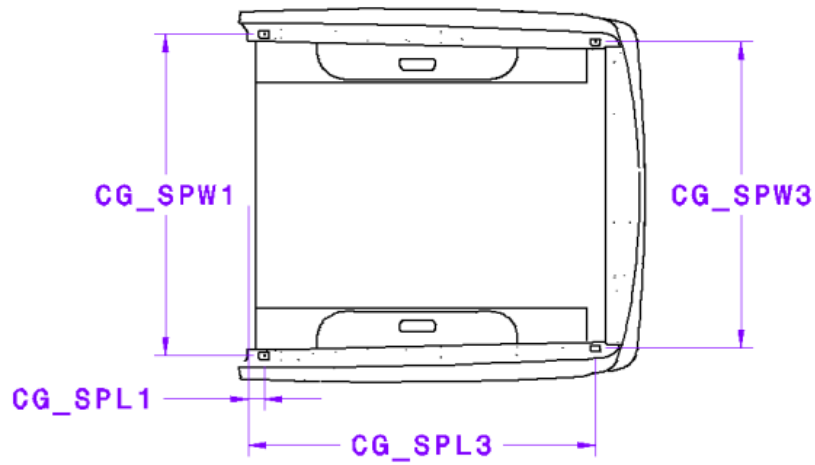

6'4" Box

6'4" Box

Code	Description	Metric	English
CG_BHS	Bulkhead Opening Size*	38.0 X 106.0	1.5 X 4.2
CG_BL1	Front Bulkhead to Rear Axle	633.2 mm	24.9 in
CG_BL3	Rear Bulkhead to Rear Axle	669.2 mm	26.3 in
CG_SPL1	Front of Bed to Front Pocket	86.5 mm	3.4 in
CG_SPL3	Front of Bed to Rear Pocket	1874.6 mm	73.8 in
CG_SPS	Stake Pocket Opening Size*	50.0 X 35.0	2.0 X 1.3
CG_SPW1	Width between Front Pockets	1737.7 mm	68.4 in
CG_SPW3	Width between Rear Pockets	1654.1 mm	65.1 in
CG_H509	Box Floor to Center of Fuel Door	189.1 mm	7.4 in
CG_L513	Rear Axle to Inside Box at Rear	1016.3 mm	40.0 in
CG_L551	Front of Box to end of open Tailgate	2546.3 mm	100.2 in
H503	Pickup Body Height	511.1 mm	20.1 in
H504	Wheelhouse height	228.2 mm	9.0 in
L504	Cab to Pickup Body	21.0 mm	0.8 in
L505	Pickup Body Length at Floor	1938.5 mm	76.3 in
L506	Pickup Body Length at Top of Body	1887.1 mm	74.3 in
L507	Pickup Body Overall Length	2116.3 mm	83.3 in
V5	Open Truck Cargo Volume Index-Maximum	1.6 m ³	57.5 cuFt
W107	Fender Width - Rear	2013.8 mm	79.3 in
W116	Body Width - Maximum	2017.4 mm	79.4 in
W201	Cargo Width-Wheelhouse	1295.4 mm	51.0 in
W205	Tailgate Opening	1535.3 mm	60.4 in
W500	Cargo Width at Rear	1686.9 mm	66.4 in