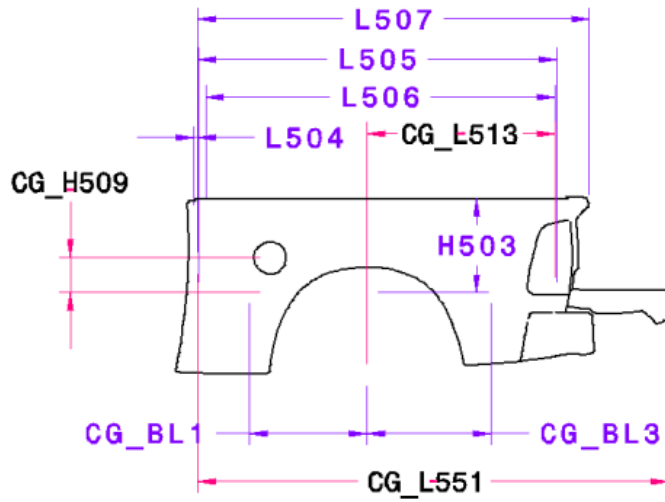

6'4" Box

6'4" Box

Code	Description	Metric	English
CG_BHS	Bulkhead Opening Size*	38.0 X 106.0	1.5 X 4.2
CG_BL1	Front Bulkhead to Rear Axle	633.2 mm	24.9 in
CG_BL3	Rear Bulkhead to Rear Axle	669.2 mm	26.3 in
CG_SPL1	Front of Bed to Front Pocket	86.5 mm	3.4 in
CG_SPL3	Front of Bed to Rear Pocket	1874.6 mm	73.8 in
CG_SPS	Stake Pocket Opening Size*	50.0 X 35.0	2.0 X 1.3
CG_SPW1	Width between Front Pockets	1737.7 mm	68.4 in
CG_SPW3	Width between Rear Pockets	1654.1 mm	65.1 in
CG_H509	Box Floor to Center of Fuel Door	189.1 mm	7.4 in
CG_L513	Rear Axle to Inside Box at Rear	1016.3 mm	40.0 in
CG_L551	Front of Box to end of open Tailgate	2546.3 mm	100.2 in
H503	Pickup Body Height	511.1 mm	20.1 in
H504	Wheelhouse height	228.2 mm	9.0 in
L504	Cab to Pickup Body	21.0 mm	0.8 in
L505	Pickup Body Length at Floor	1938.5 mm	76.3 in
L506	Pickup Body Length at Top of Body	1887.1 mm	74.3 in
L507	Pickup Body Overall Length	2116.3 mm	83.3 in
V5	Open Truck Cargo Volume Index-Maximum	1.6 m ³	57.5 cuFt
W107	Fender Width - Rear	2013.8 mm	79.3 in
W116	Body Width - Maximum	2017.4 mm	79.4 in
W201	Cargo Width-Wheelhouse	1295.4 mm	51.0 in
W205	Tailgate Opening	1535.3 mm	60.4 in
W500	Cargo Width at Rear	1686.9 mm	66.4 in