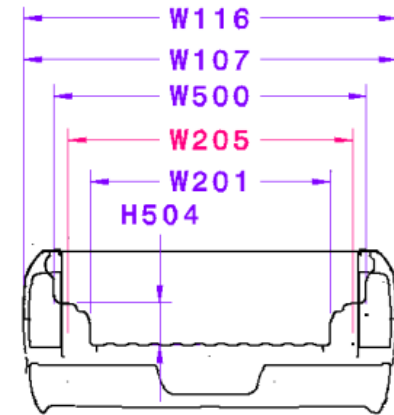

6'4" Box

6'4" Box

Code	Description	Metric	English
CG_BHS	Bulkhead Opening Size*	38.0 X 106.0	1.5 X 4.2
CG_BL1	Front Bulkhead to Rear Axle	633.2 mm	24.9 in
CG_BL3	Rear Bulkhead to Rear Axle	669.2 mm	26.3 in
CG_SPL1	Front of Bed to Front Pocket	86.5 mm	3.4 in
CG_SPL3	Front of Bed to Rear Pocket	1874.6 mm	73.8 in
CG_SPS	Stake Pocket Opening Size*	50.0 X 35.0	2.0 X 1.3
CG_SPW1	Width between Front Pockets	1737.7 mm	68.4 in
CG_SPW3	Width between Rear Pockets	1654.1 mm	65.1 in
CG_H509	Box Floor to Center of Fuel Door	189.1 mm	7.4 in
CG_L513	Rear Axle to Inside Box at Rear	1016.3 mm	40.0 in
CG_L551	Front of Box to end of open Tailgate	2546.3 mm	100.2 in
H503	Pickup Body Height	511.1 mm	20.1 in
H504	Wheelhouse height	228.2 mm	9.0 in
L504	Cab to Pickup Body	21.0 mm	0.8 in
L505	Pickup Body Length at Floor	1938.5 mm	76.3 in
L506	Pickup Body Length at Top of Body	1887.1 mm	74.3 in
L507	Pickup Body Overall Length	2116.3 mm	83.3 in
V5	Open Truck Cargo Volume Index-Maximum	1.6 m ³	57.5 cuFt
W107	Fender Width - Rear	2013.8 mm	79.3 in
W116	Body Width - Maximum	2017.4 mm	79.4 in
W201	Cargo Width-Wheelhouse	1295.4 mm	51.0 in
W205	Tailgate Opening	1535.3 mm	60.4 in
W500	Cargo Width at Rear	1686.9 mm	66.4 in